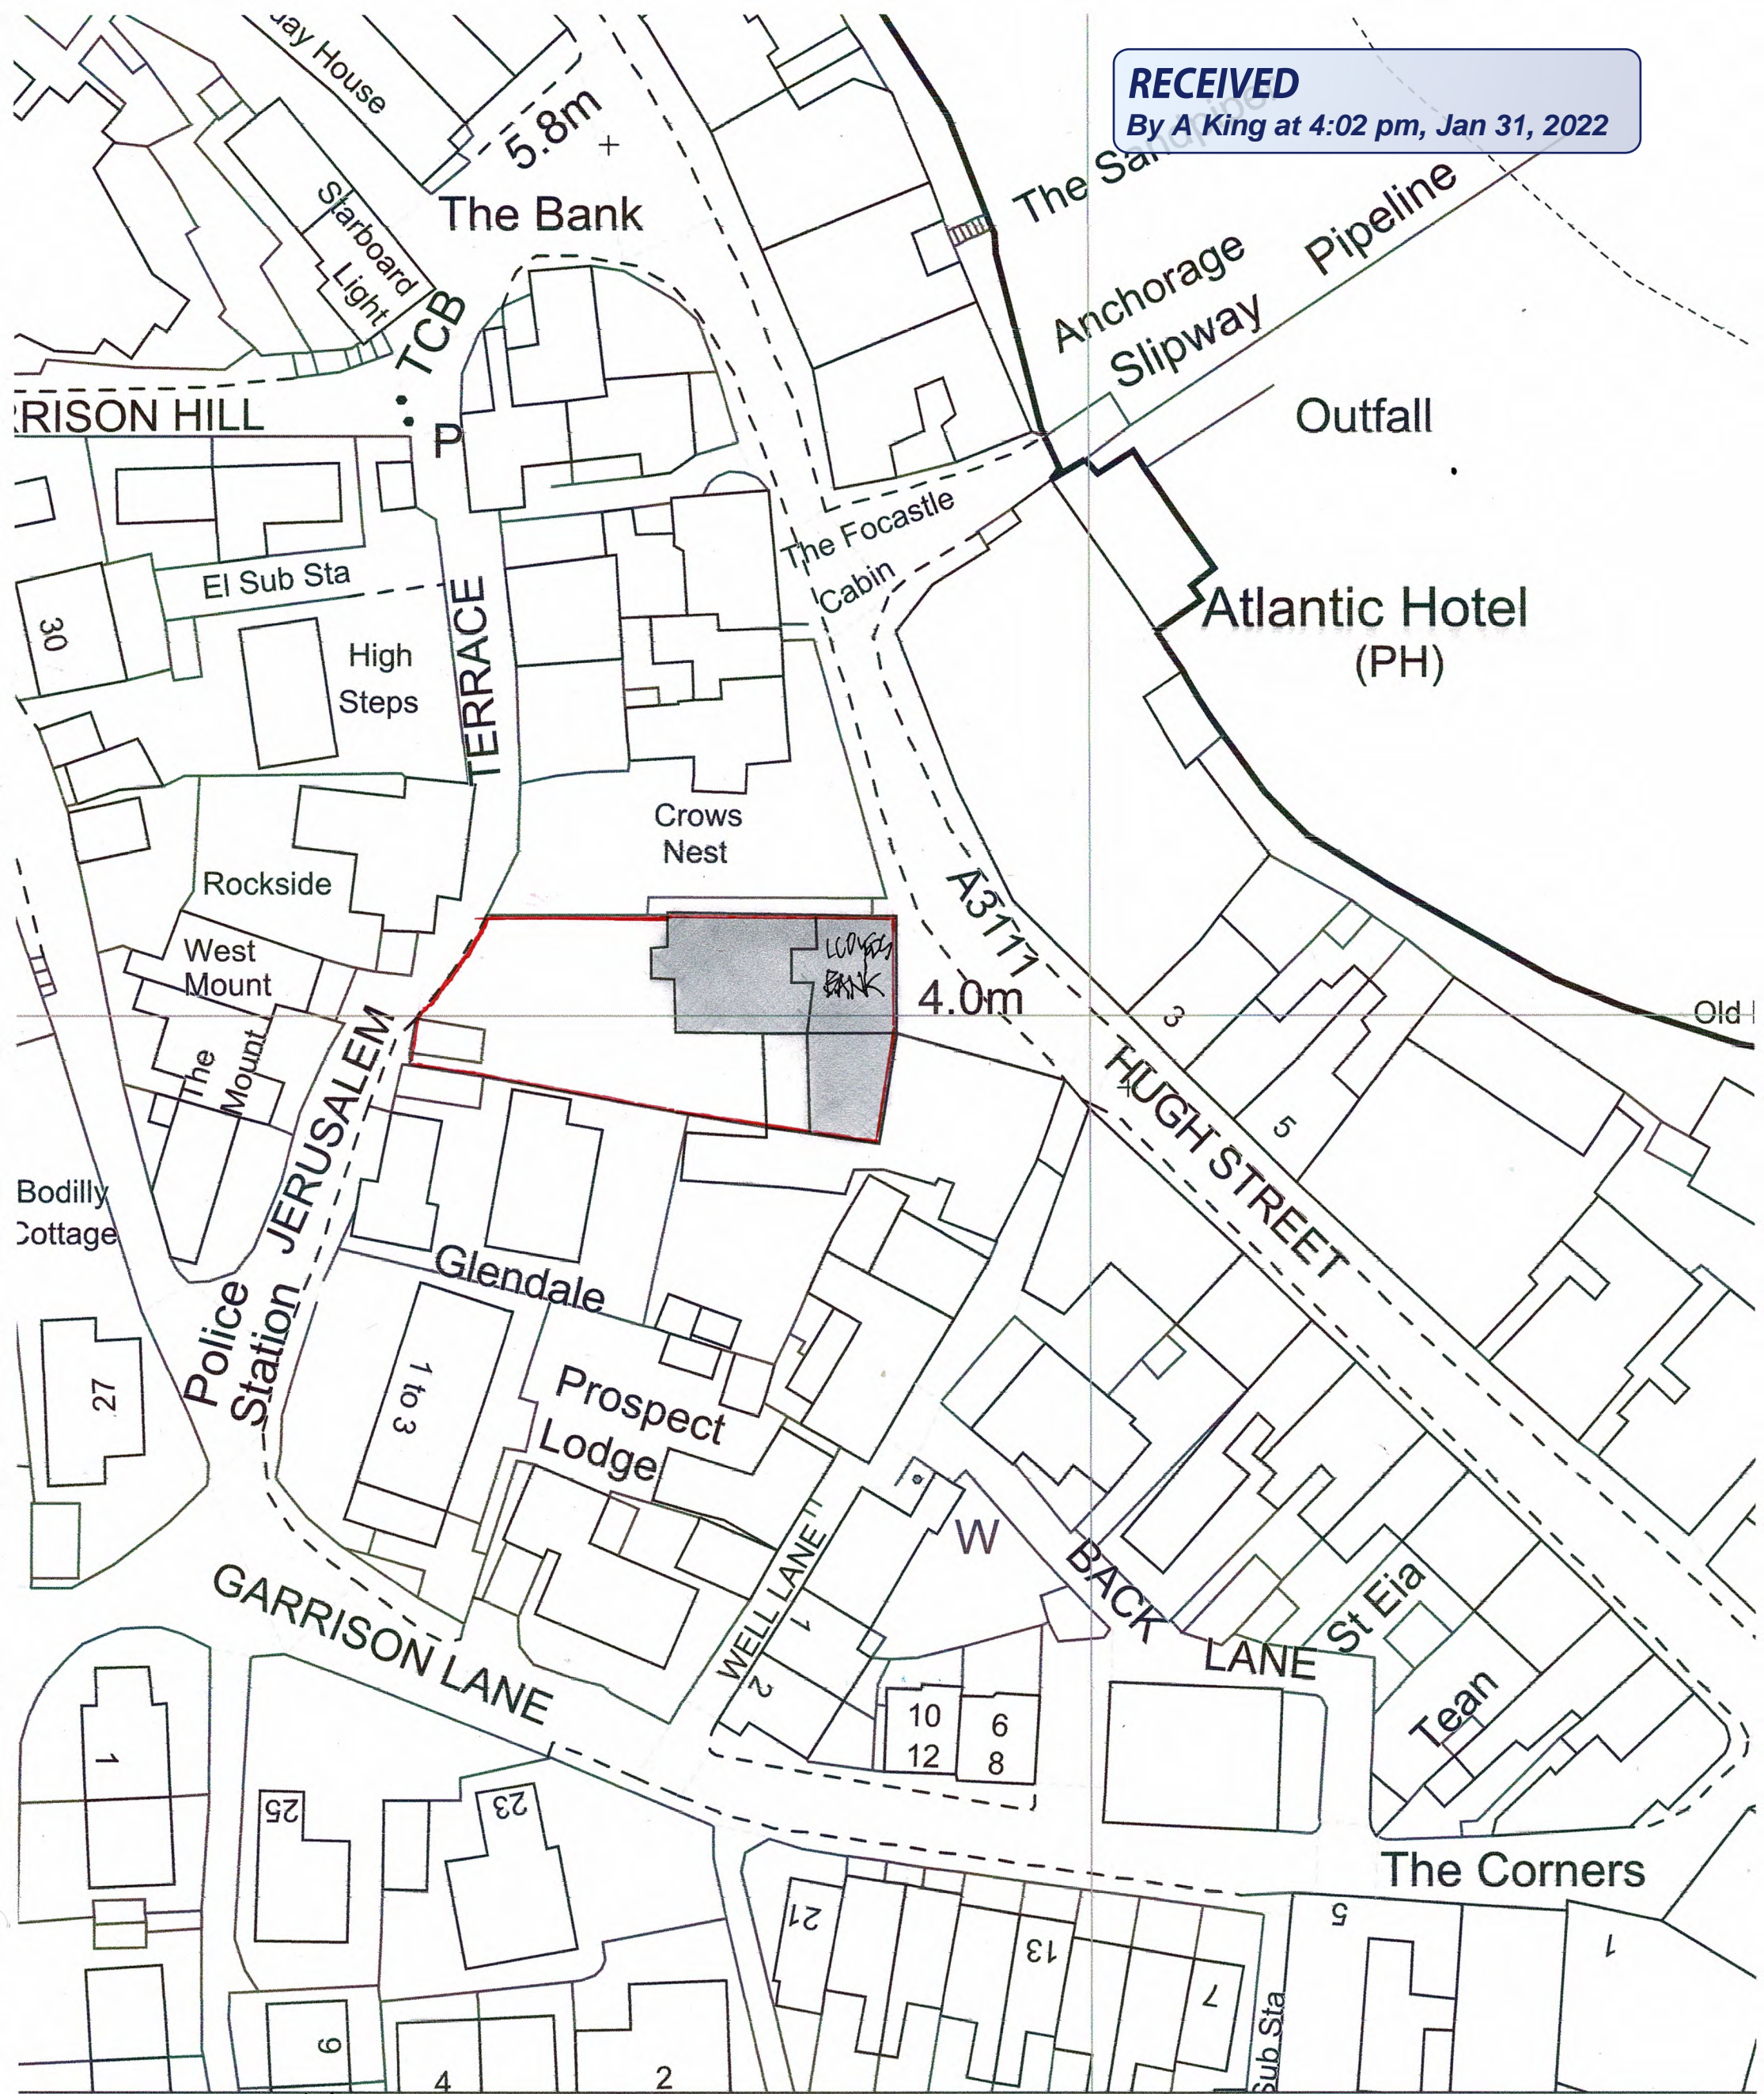

**RECEIVED**

By A King at 4:02 pm, Jan 31, 2022

© CROWN COPYRIGHT ORDNANCE SURVEY.  
LICENCE NO. 100019980

90200m

LLOYD BANK  
HUGH STREET  
ST MARY'S  
ISLES OF SCILLY  
TR21 OPW

BLOCK PLAN. 1:500 @ A3.

A