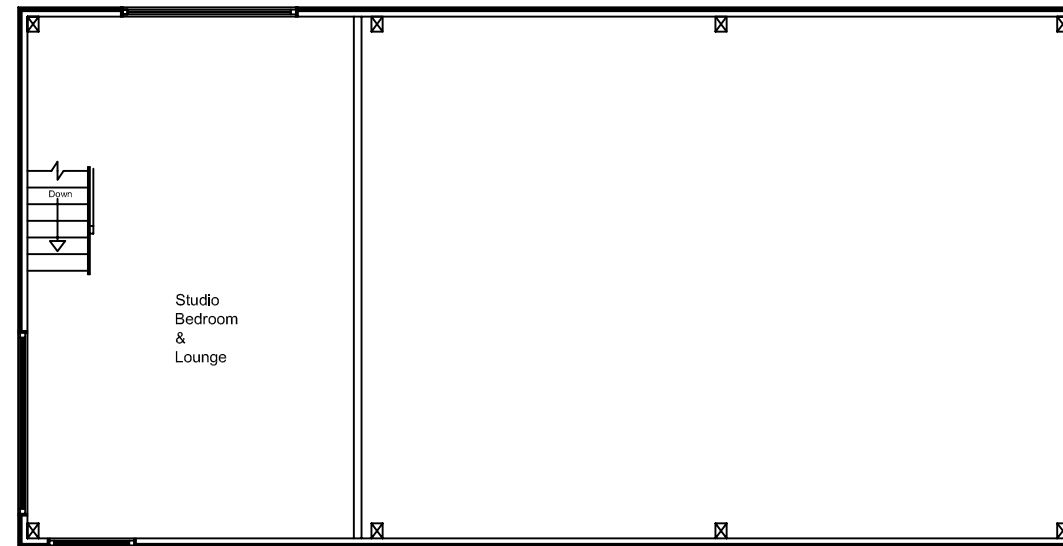

**RECEIVED**  
By Liv Rickman at 12:12 pm, Feb 28, 2022

Existing Mezzanine Level

Existing Ground Level

	NOTES:	DRAWN BY:	I SIBLEY		DRAWING TITLE: <b>Barn at Hillside Farm, Bryher</b>	
		DATE:	February 2022		Existing Floor Plans	
		SCALE:	1: 100 @ A3		DRAWING NUMBER:	IA/IS/HSFB/001
		FILENAME:				