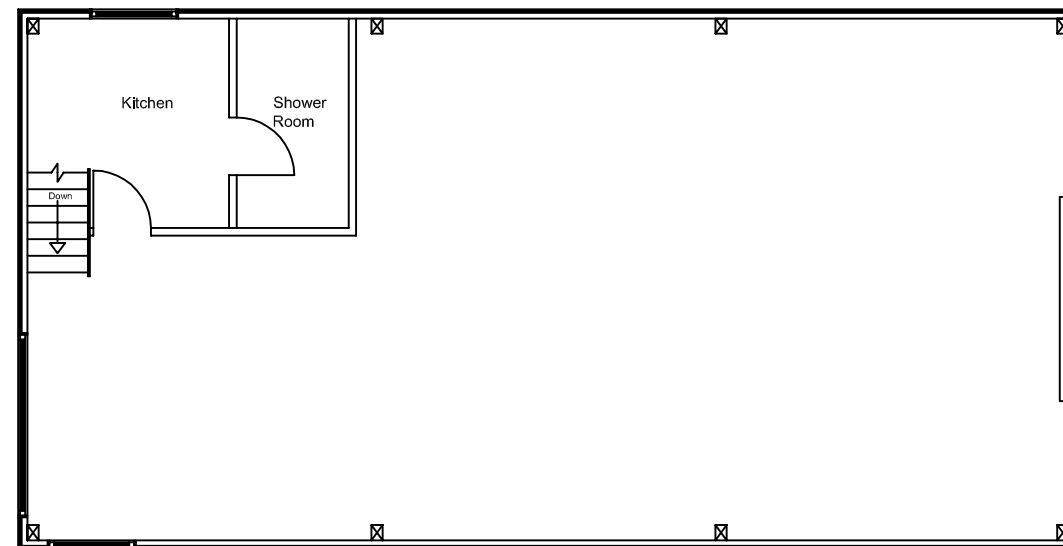

**RECEIVED**  
By Liv Rickman at 12:12 pm, Feb 28, 2022

Existing Mezzanine Level

Existing Ground Level

	NOTES:	DRAWN BY:	I SIBLEY		DRAWING TITLE: <b>Barn at Hillside Farm, Bryher</b>	
		DATE:	February 2022		Existing Floor Plans	
		SCALE:	1: 100 @ A3		DRAWING NUMBER:	IA/IS/HSFB/001
		FILENAME:				