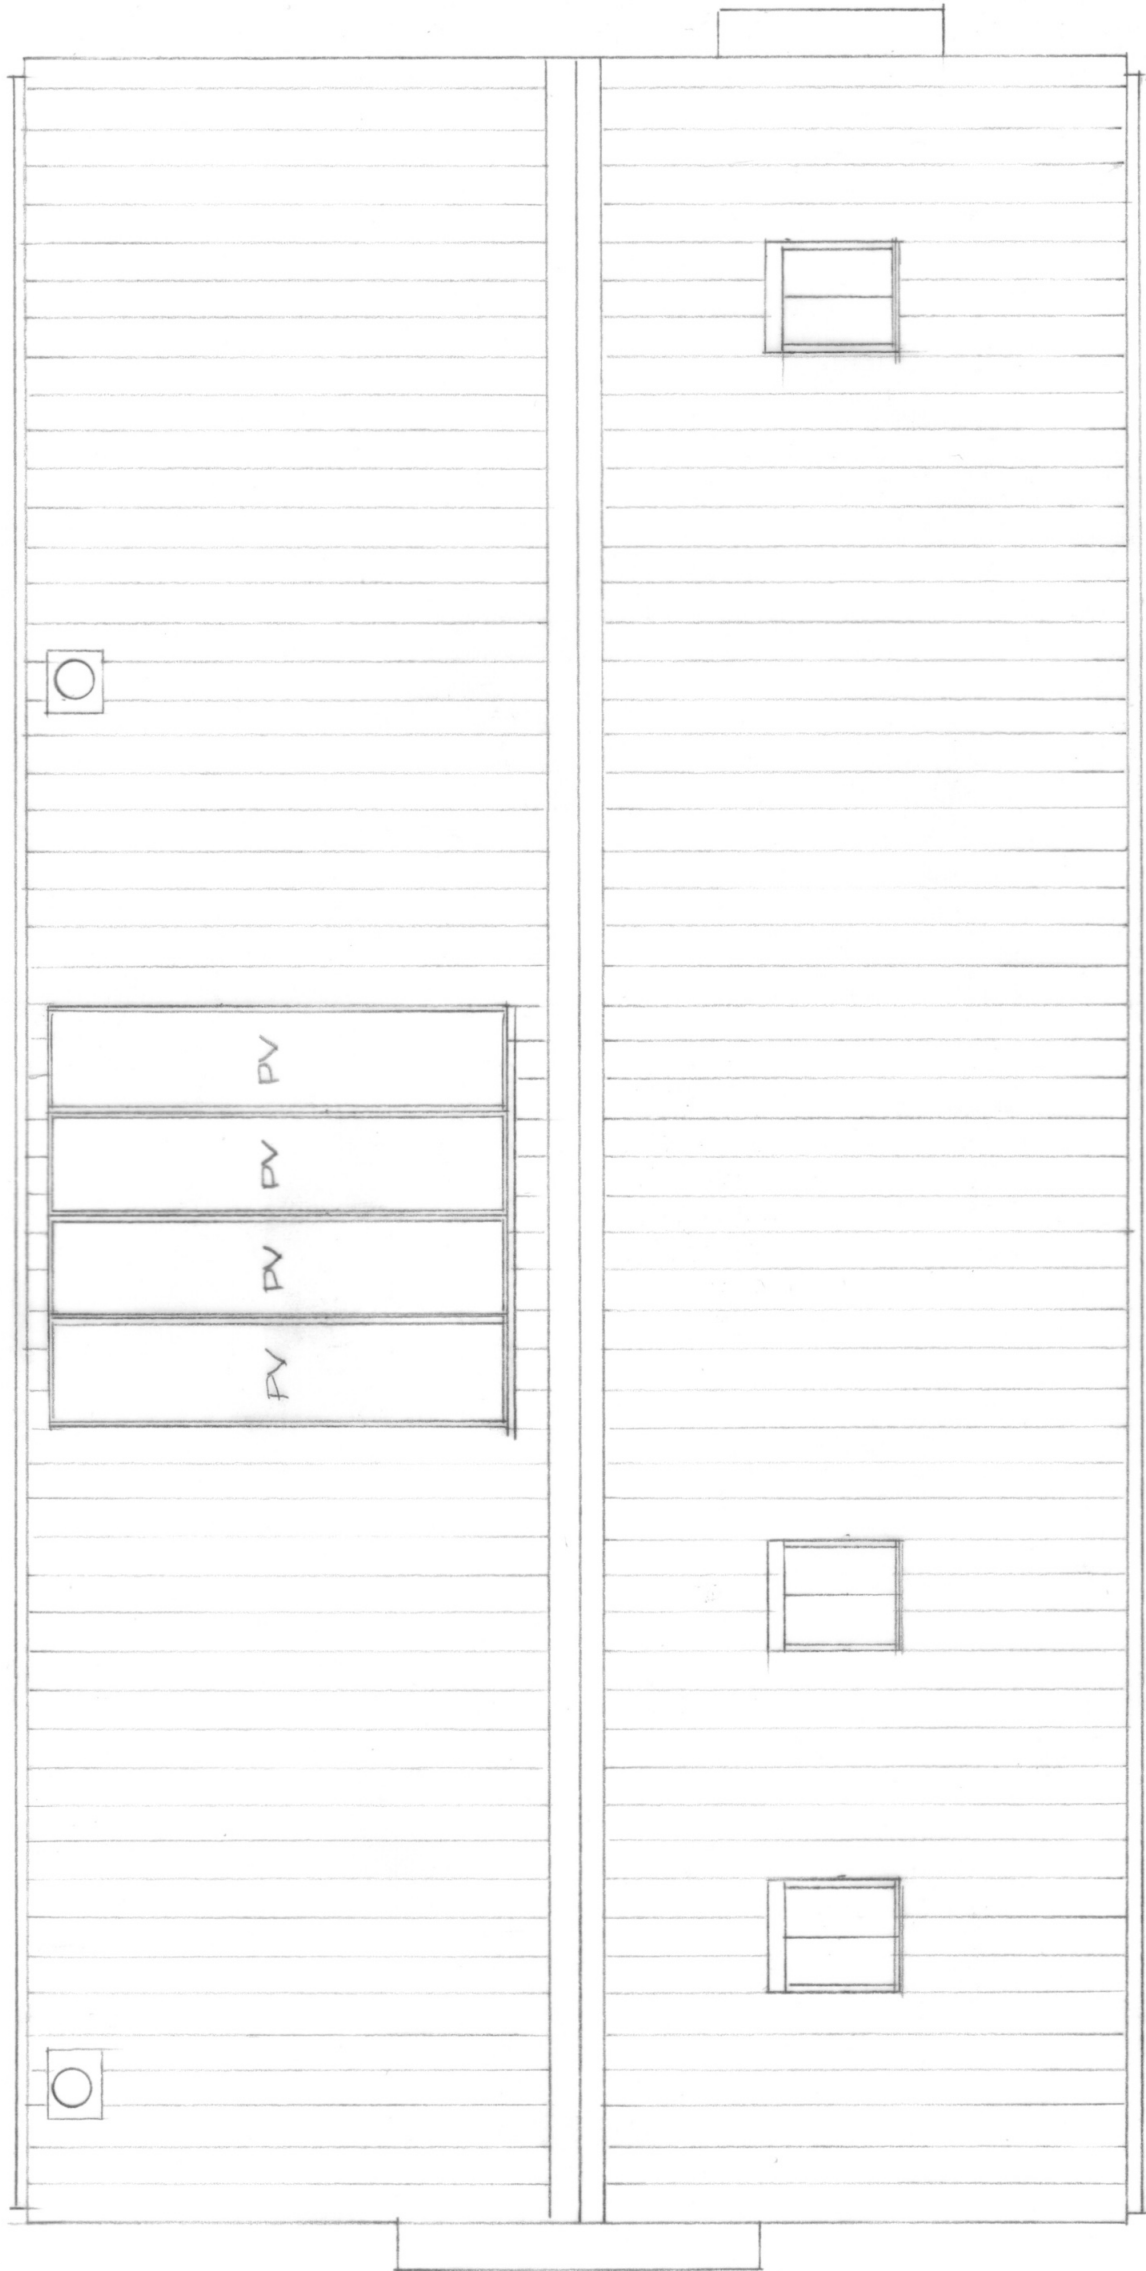

RECEIVED

By A King at 6:15 pm, Feb 04, 2022

ISLANDS ARCHITECTS
Porthcressa, St Mary's, Isles of Scilly, TR21 0JQ and
Courtney Cottage, Fairfield Rd, Shroton, DT11 8QA,

Project: Proposed House, Hillside Farm, Bryher
Drawing: Roof Plan
Scale: 1:50 @ A3
Drawn: bdc 22.11.21
Dwg No: 2136 / 04 A