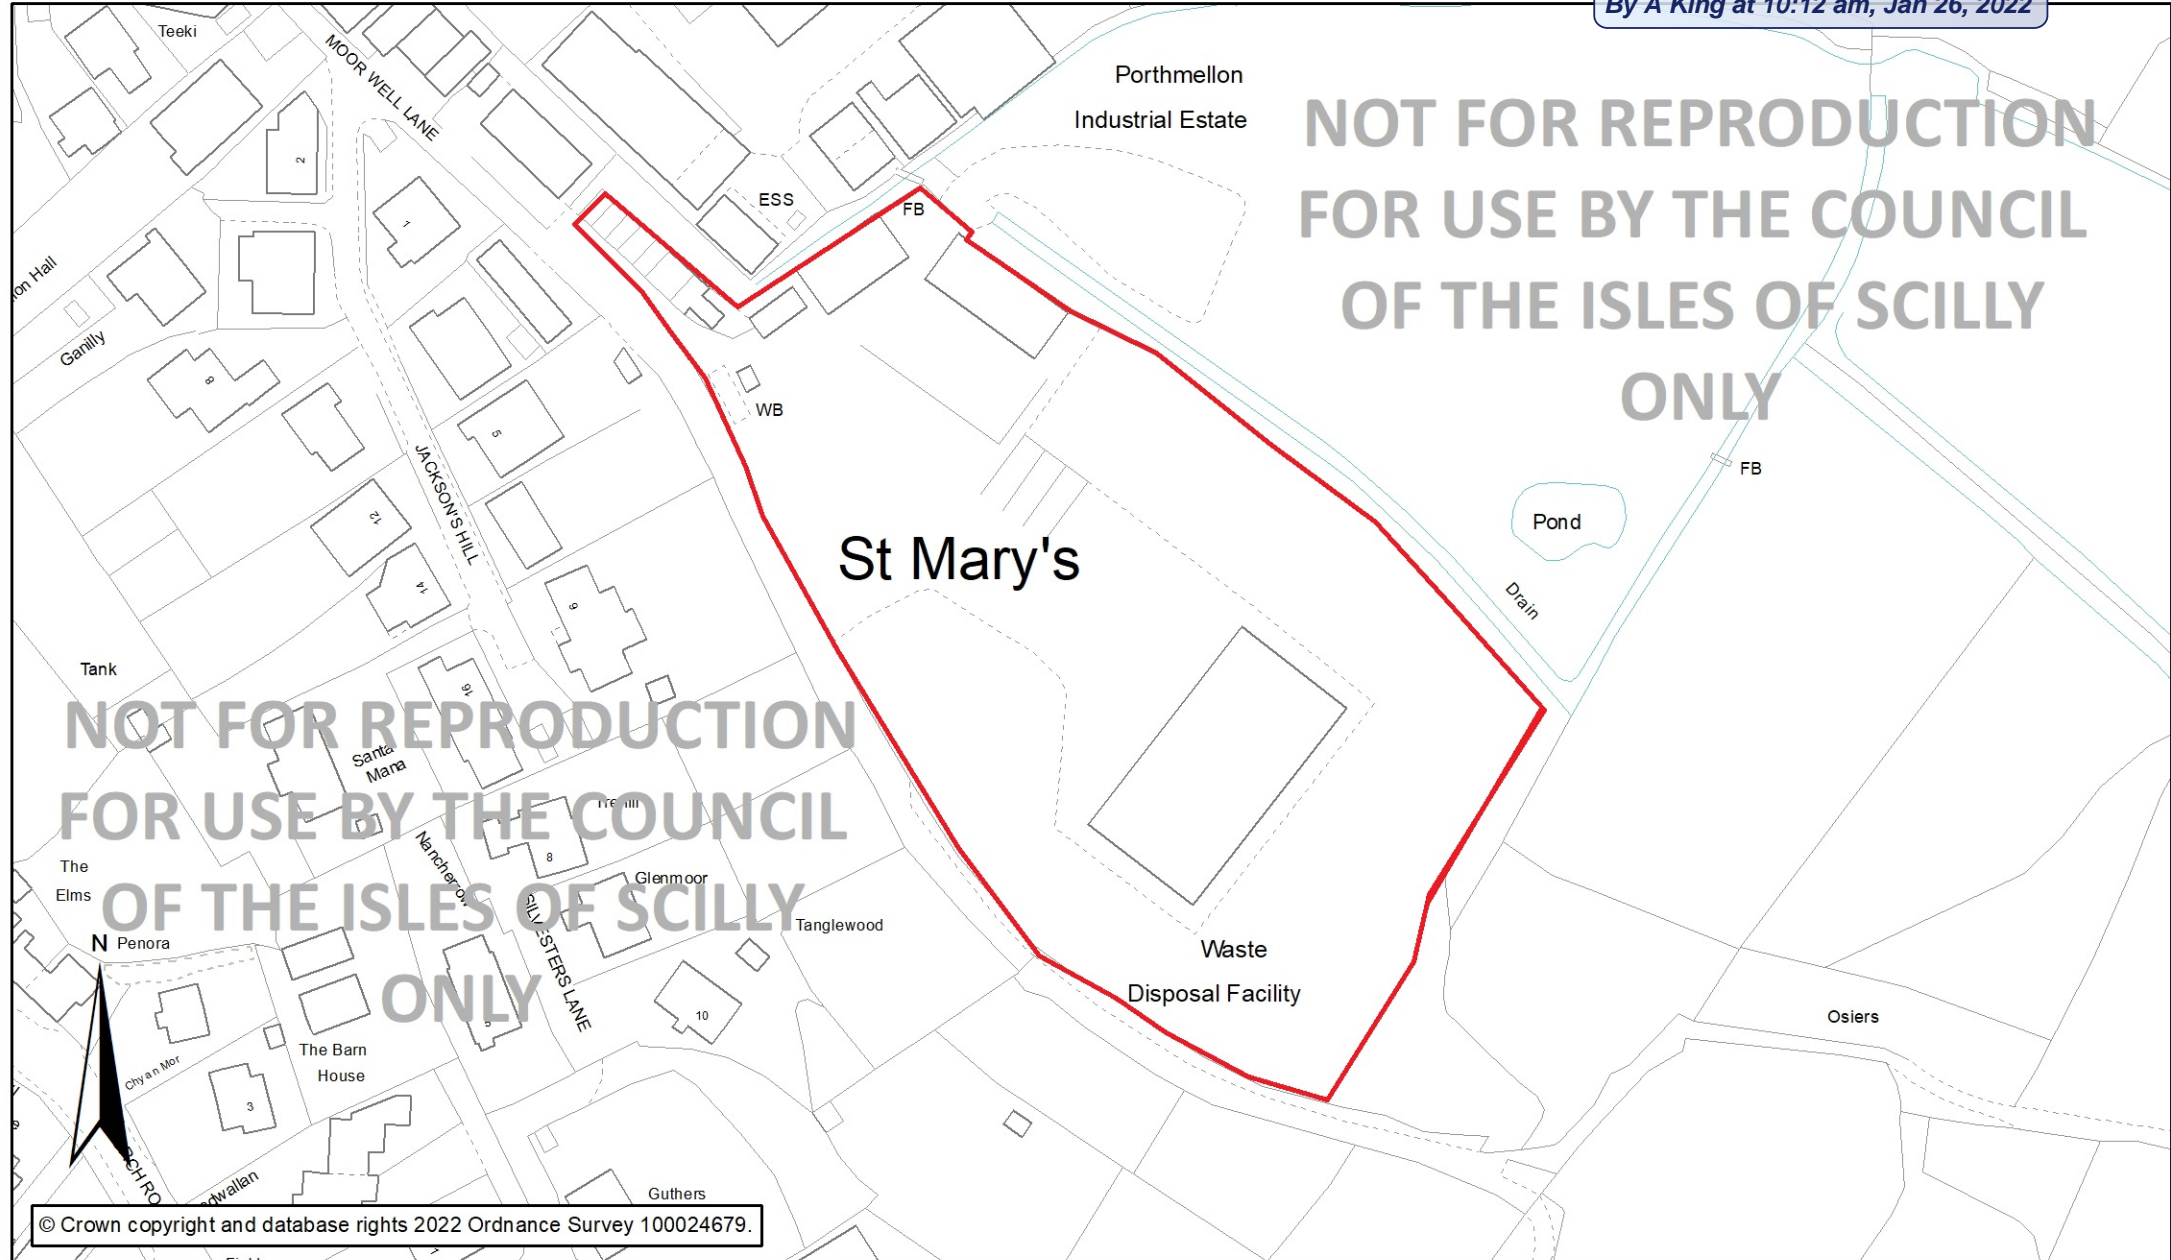

# Porthmellon Waste Management Site, Moorwell Lane, St Mary's, Isles of Scilly

LOCATION PLAN: WS001

**RECEIVED**  
By A King at 10:12 am, Jan 26, 2022

© Crown copyright and database rights 2022 Ordnance Survey 100024679.