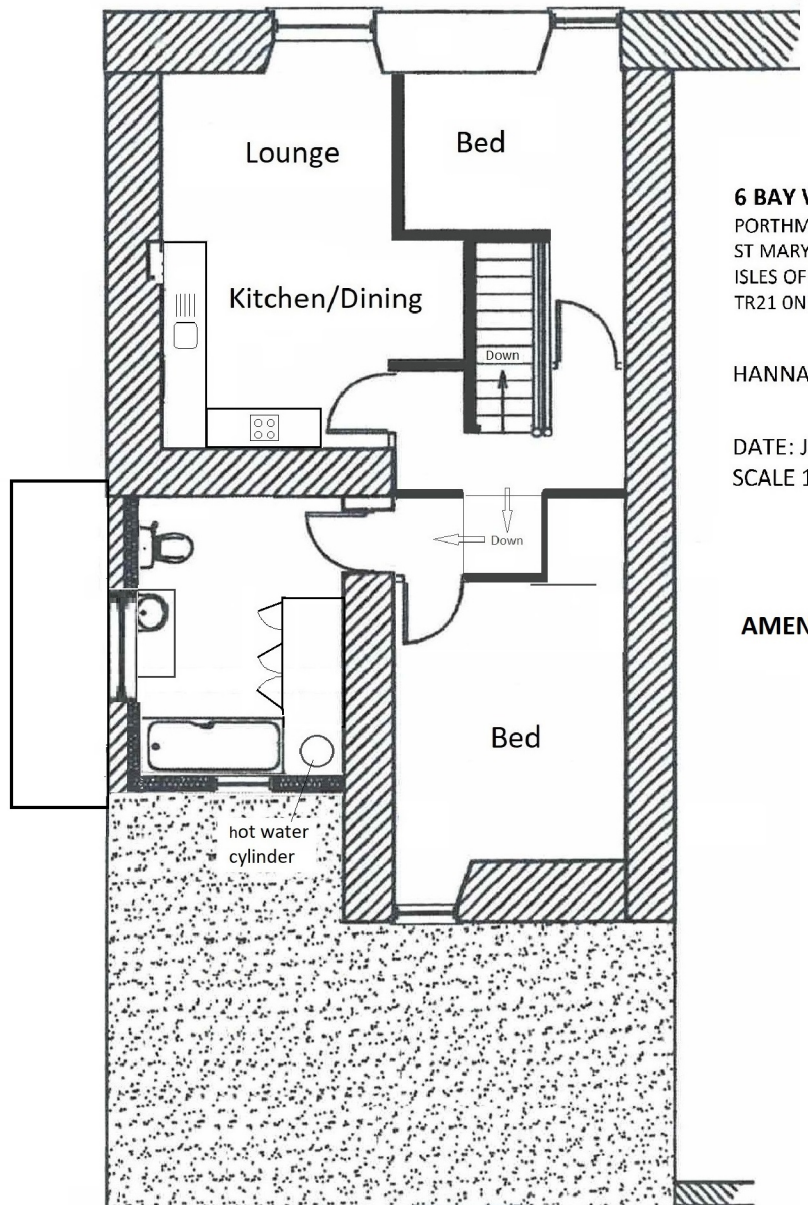

APPROVED FLOOR PLANS

Ground Floor

First Floor

RECEIVED
 By A King at 9:06 am, Feb 15, 2022

6 BAY VIEW TERRACE
 PORTHMELLON
 ST MARY'S
 ISLES OF SCILLY
 TR21 ONE

HANNAH BARCLAY

DATE: JULY 2021
 SCALE 1:100

PROPOSED FLOOR PLANS

Ground Floor

First Floor

6 BAY VIEW TERRACE
 PORTHMELLON
 ST MARY'S
 ISLES OF SCILLY
 TR21 ONE

HANNAH BARCLAY

DATE: JULY 2021
 SCALE 1:100

AMENDED: FEB 2022