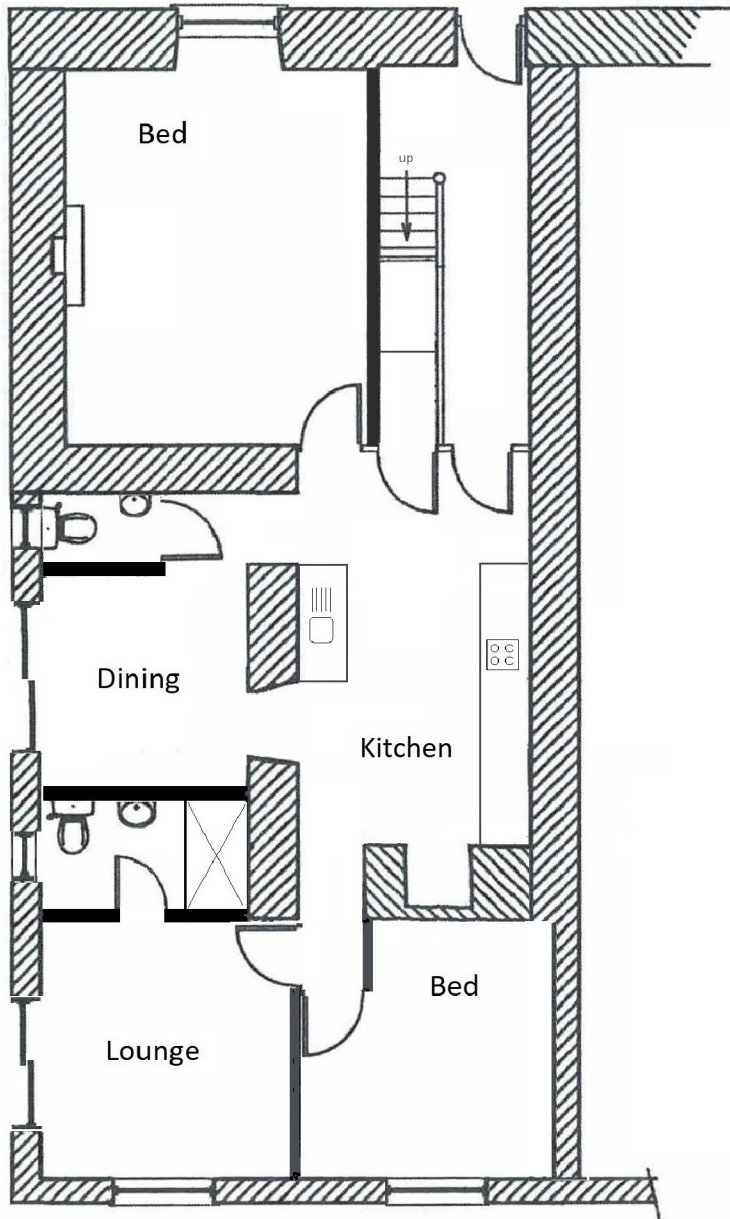

APPROVED FLOOR PLANS

Ground Floor

First Floor

RECEIVED
 By A King at 9:06 am, Feb 15, 2022

6 BAY VIEW TERRACE
 PORTHMELLON
 ST MARY'S
 ISLES OF SCILLY
 TR21 ONE

HANNAH BARCLAY

DATE: JULY 2021
 SCALE 1:100

PROPOSED FLOOR PLANS

Ground Floor

First Floor

6 BAY VIEW TERRACE
 PORTHMELLON
 ST MARY'S
 ISLES OF SCILLY
 TR21 ONE

HANNAH BARCLAY

DATE: JULY 2021
 SCALE 1:100

AMENDED: FEB 2022