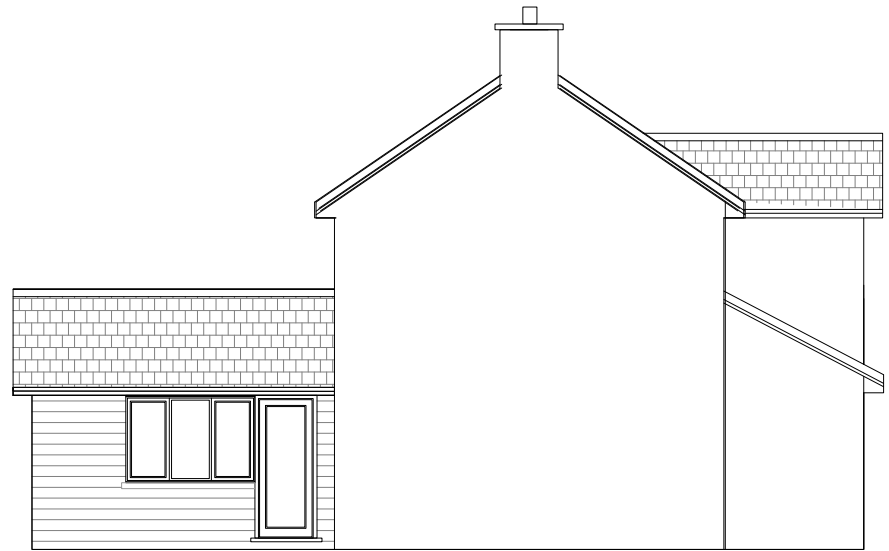

RECEIVED
By A King at 10:25 am, Jul 06, 2022

Front Elevation
West-South

Left Elevation
South-East

Right Elevation
West-North

Rear Elevation
North-East

H A Planning
67 Cleevemount Road
Cheltenham
Gloucestershire
GL52 3HD
07500 555495

Client: Leanne Hicks White Cottage Porthloo St Mary's Isles of Scilly Cornwall TR21 0NF	Description: REVISED Proposed Elevations
Drawn: AVB	Job: 900446
Scale @ A3:	1:100
Date:	29.06.22
Dwg No:	AE-06(900446)001