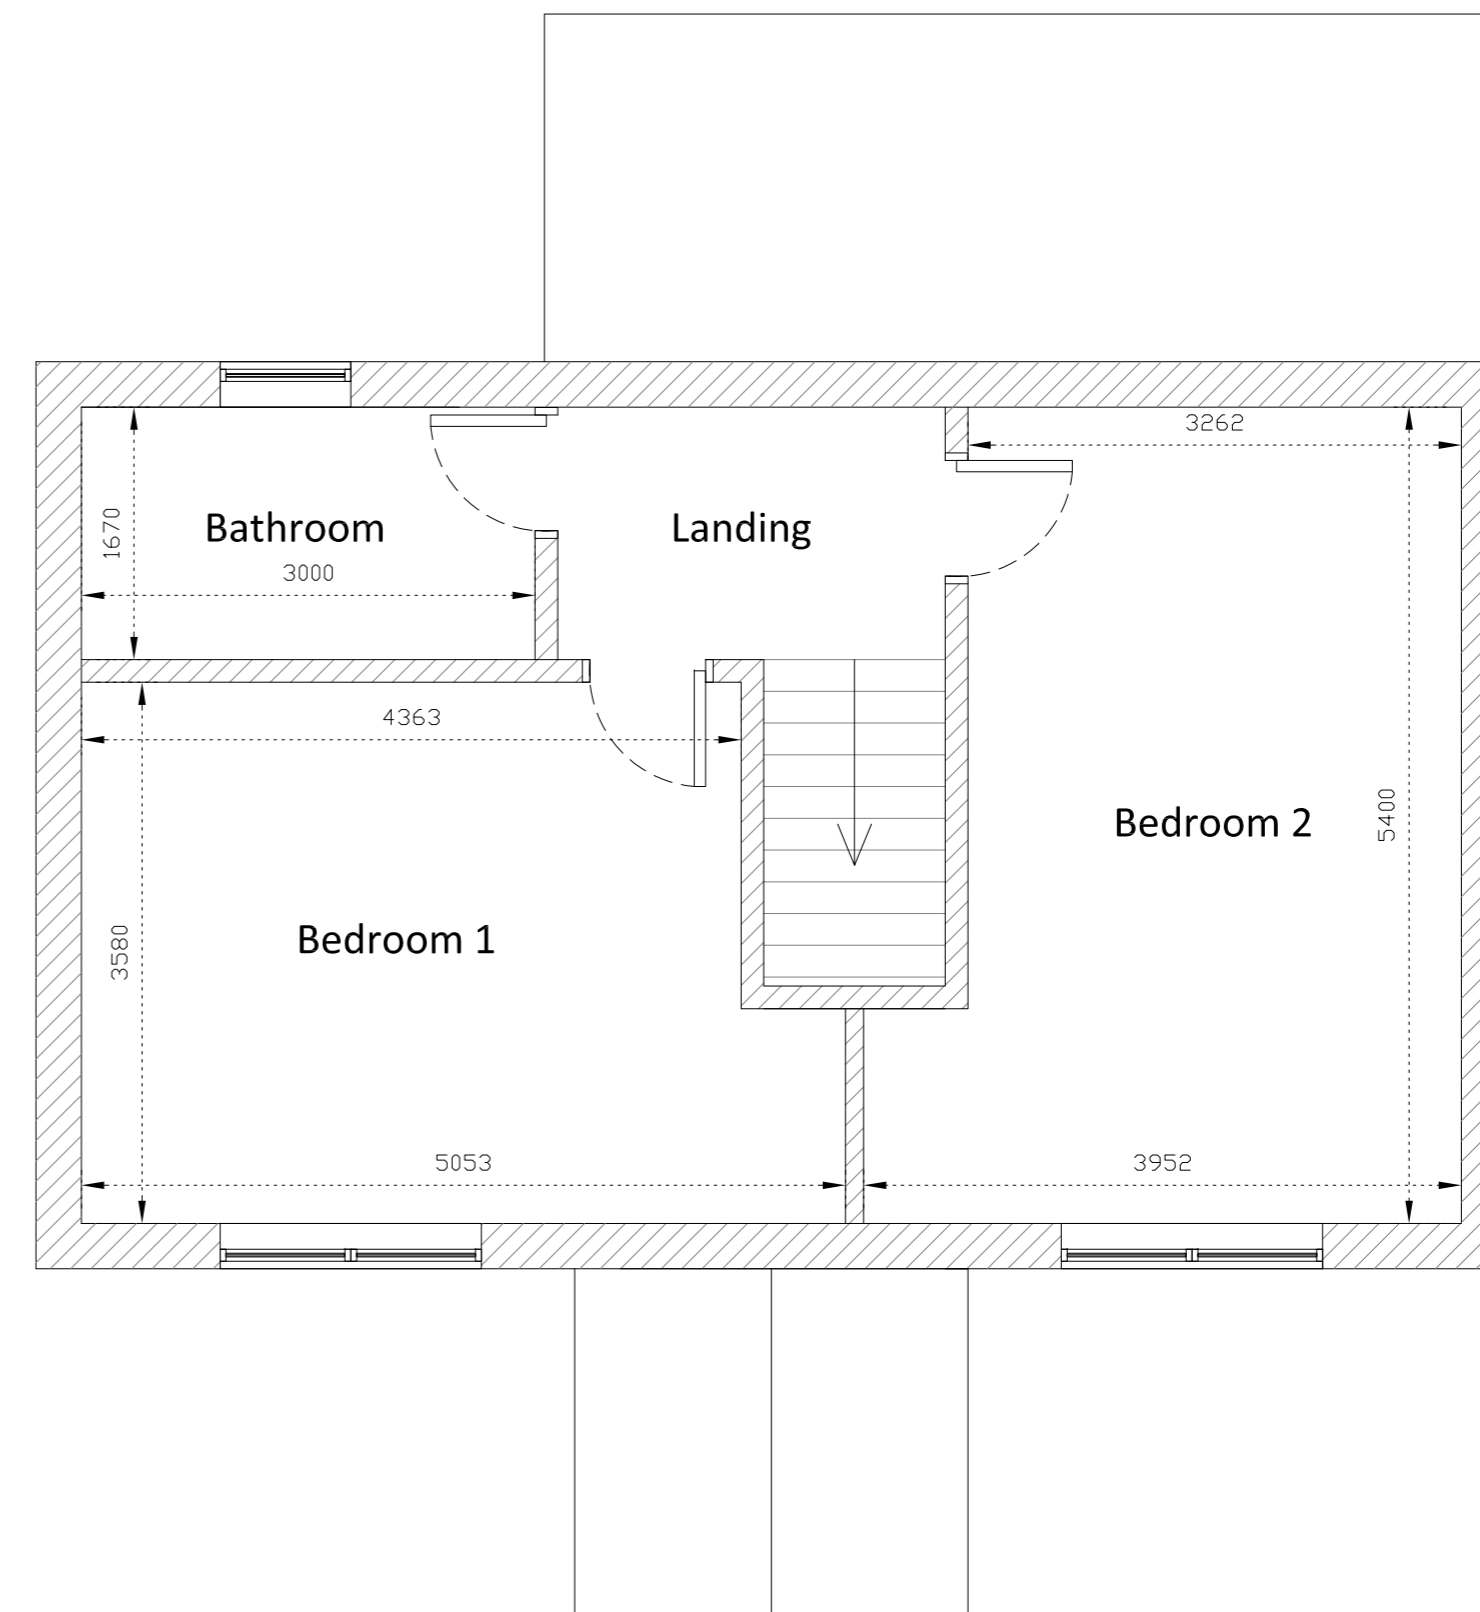

RECEIVED
 By Lisa Walton at 3:48 pm, Aug 08, 2022

<p>H A Planning 67 Cleevemount Road Cheltenham Gloucestershire GL52 3HD 07500 555495</p>	<p>Client: Leanne Hicks White Cottage Porthloo St Mary's Isles of Scilly Cornwall TR21 0NF</p>	<p>Description: Proposed Ground & First Floor Plans</p>
	<p>Drawn:</p>	<p>Job: 900446</p>
	<p>Scale @ A2:</p>	<p>1:50</p>
	<p>Date:</p>	<p>05.08.22</p>
	<p>Dwg No:</p>	<p>AE-02(900446)001</p>