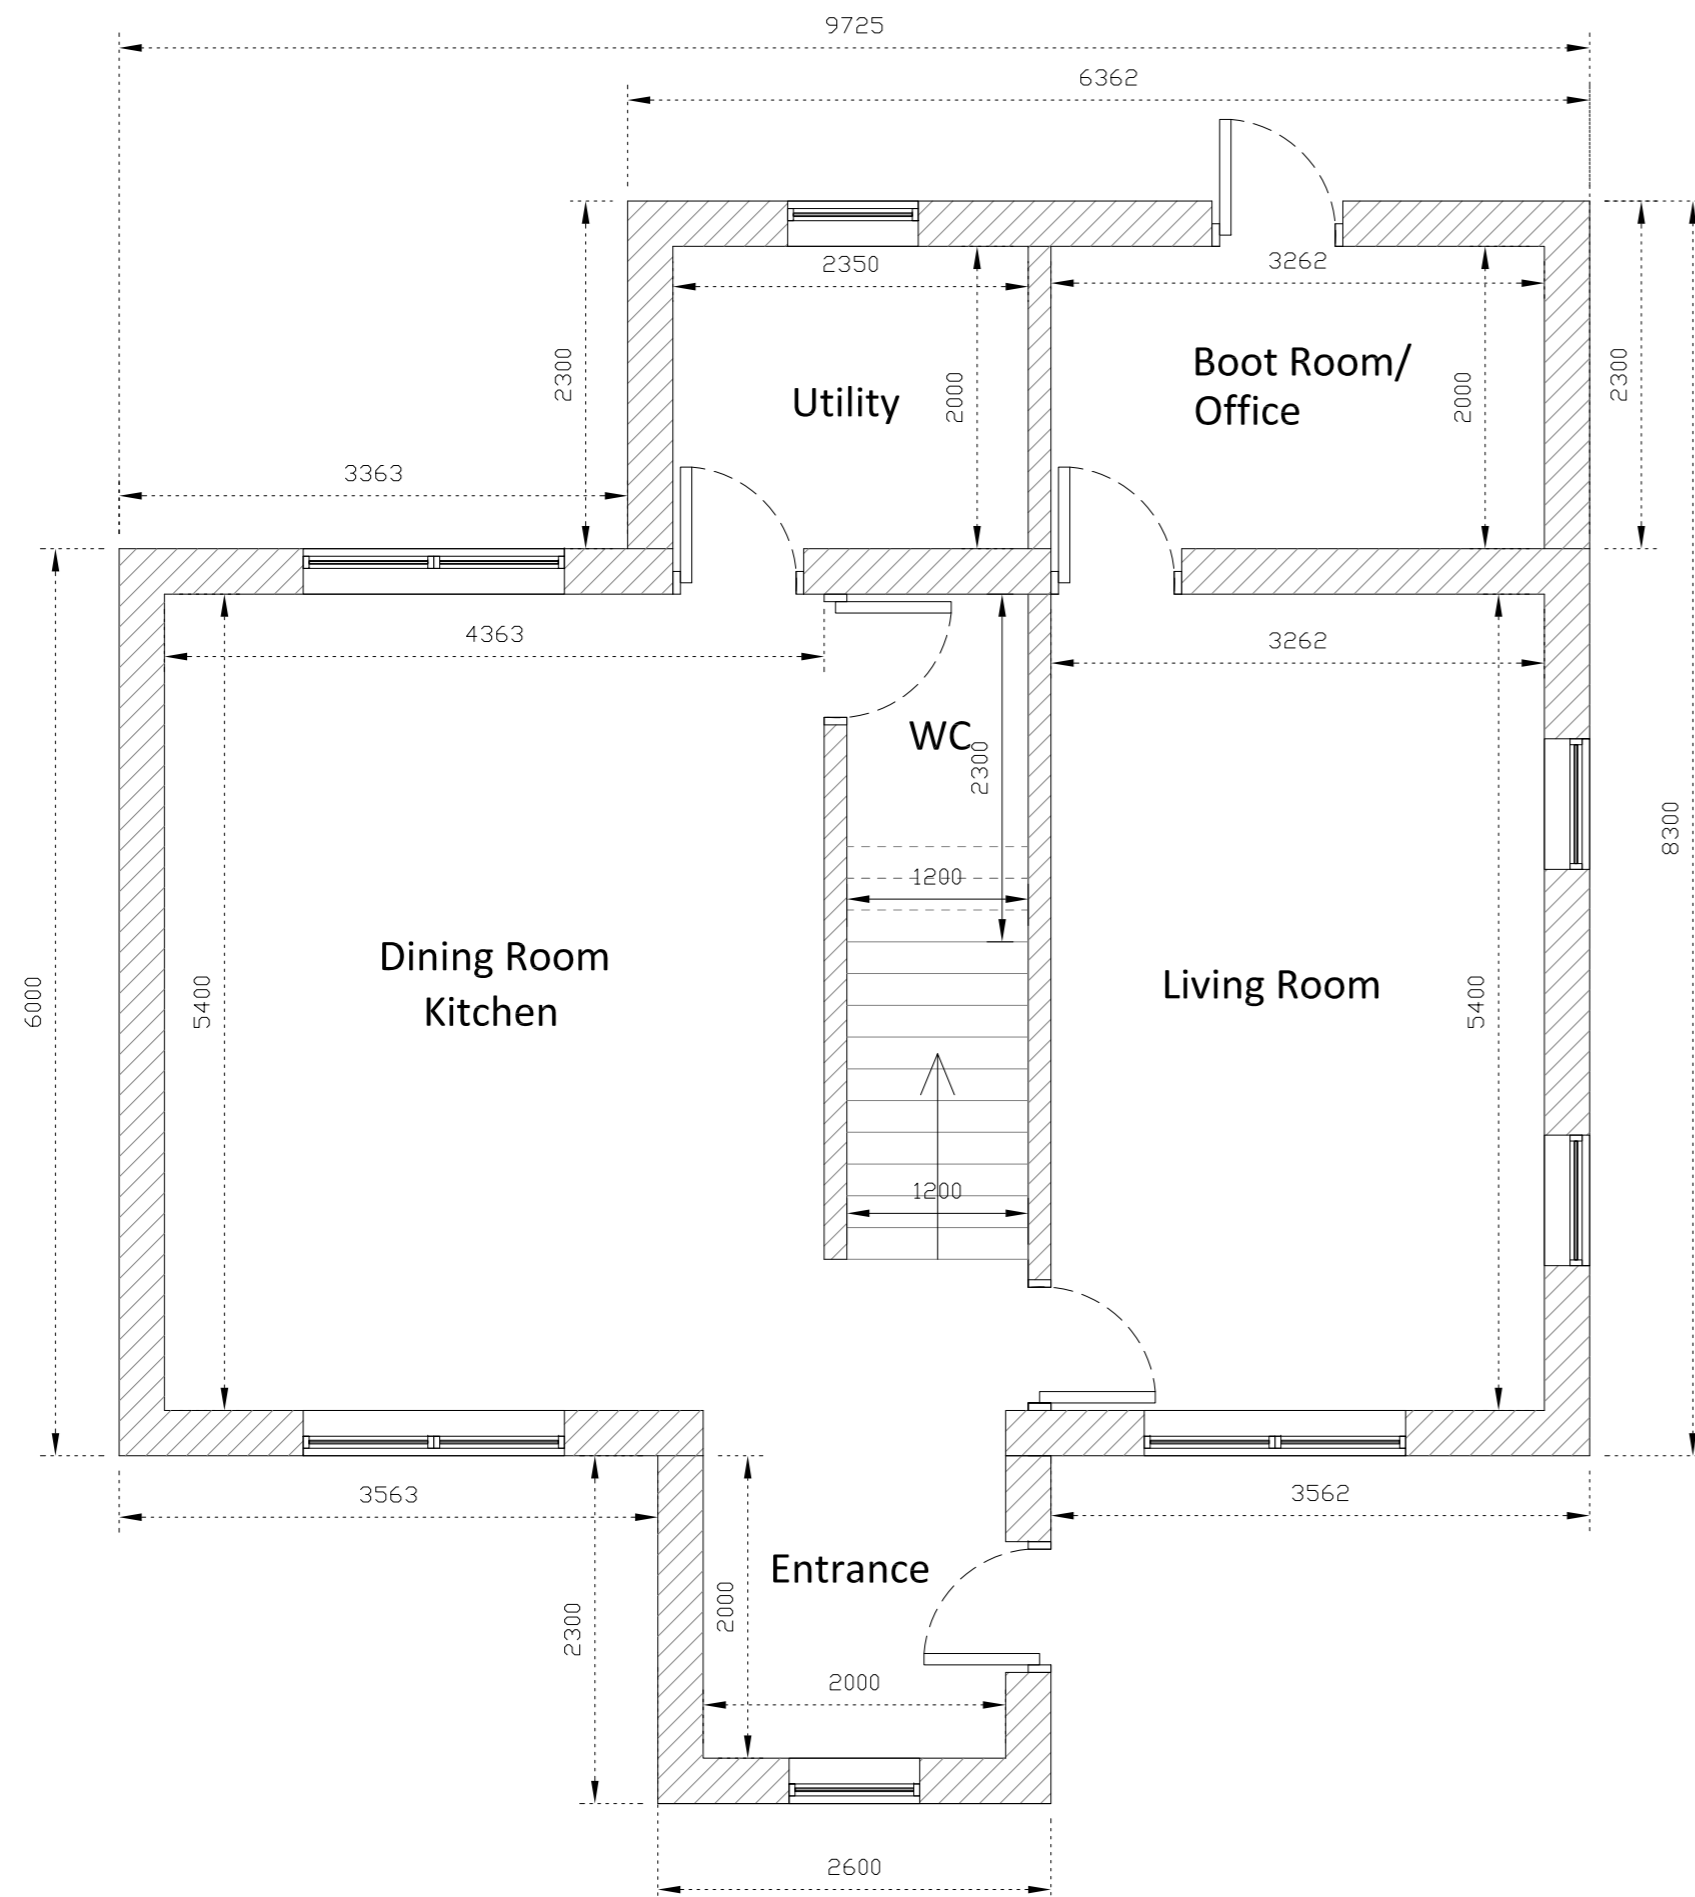

RECEIVED
 By Lisa Walton at 3:48 pm, Aug 08, 2022

<p>H A Planning 67 Cleevemount Road Cheltenham Gloucestershire GL52 3HD 07500 555495</p>	<p>Client: Leanne Hicks White Cottage Porthloo St Mary's Isles of Scilly Cornwall TR21 0NF</p>	<p>Description: Proposed Ground & First Floor Plans</p>
	<p>Drawn:</p>	<p>Job: 900446</p>
	<p>Scale @ A2:</p>	<p>1:50</p>
	<p>Date:</p>	<p>05.08.22</p>
	<p>Dwg No:</p>	<p>AE-02(900446)001</p>