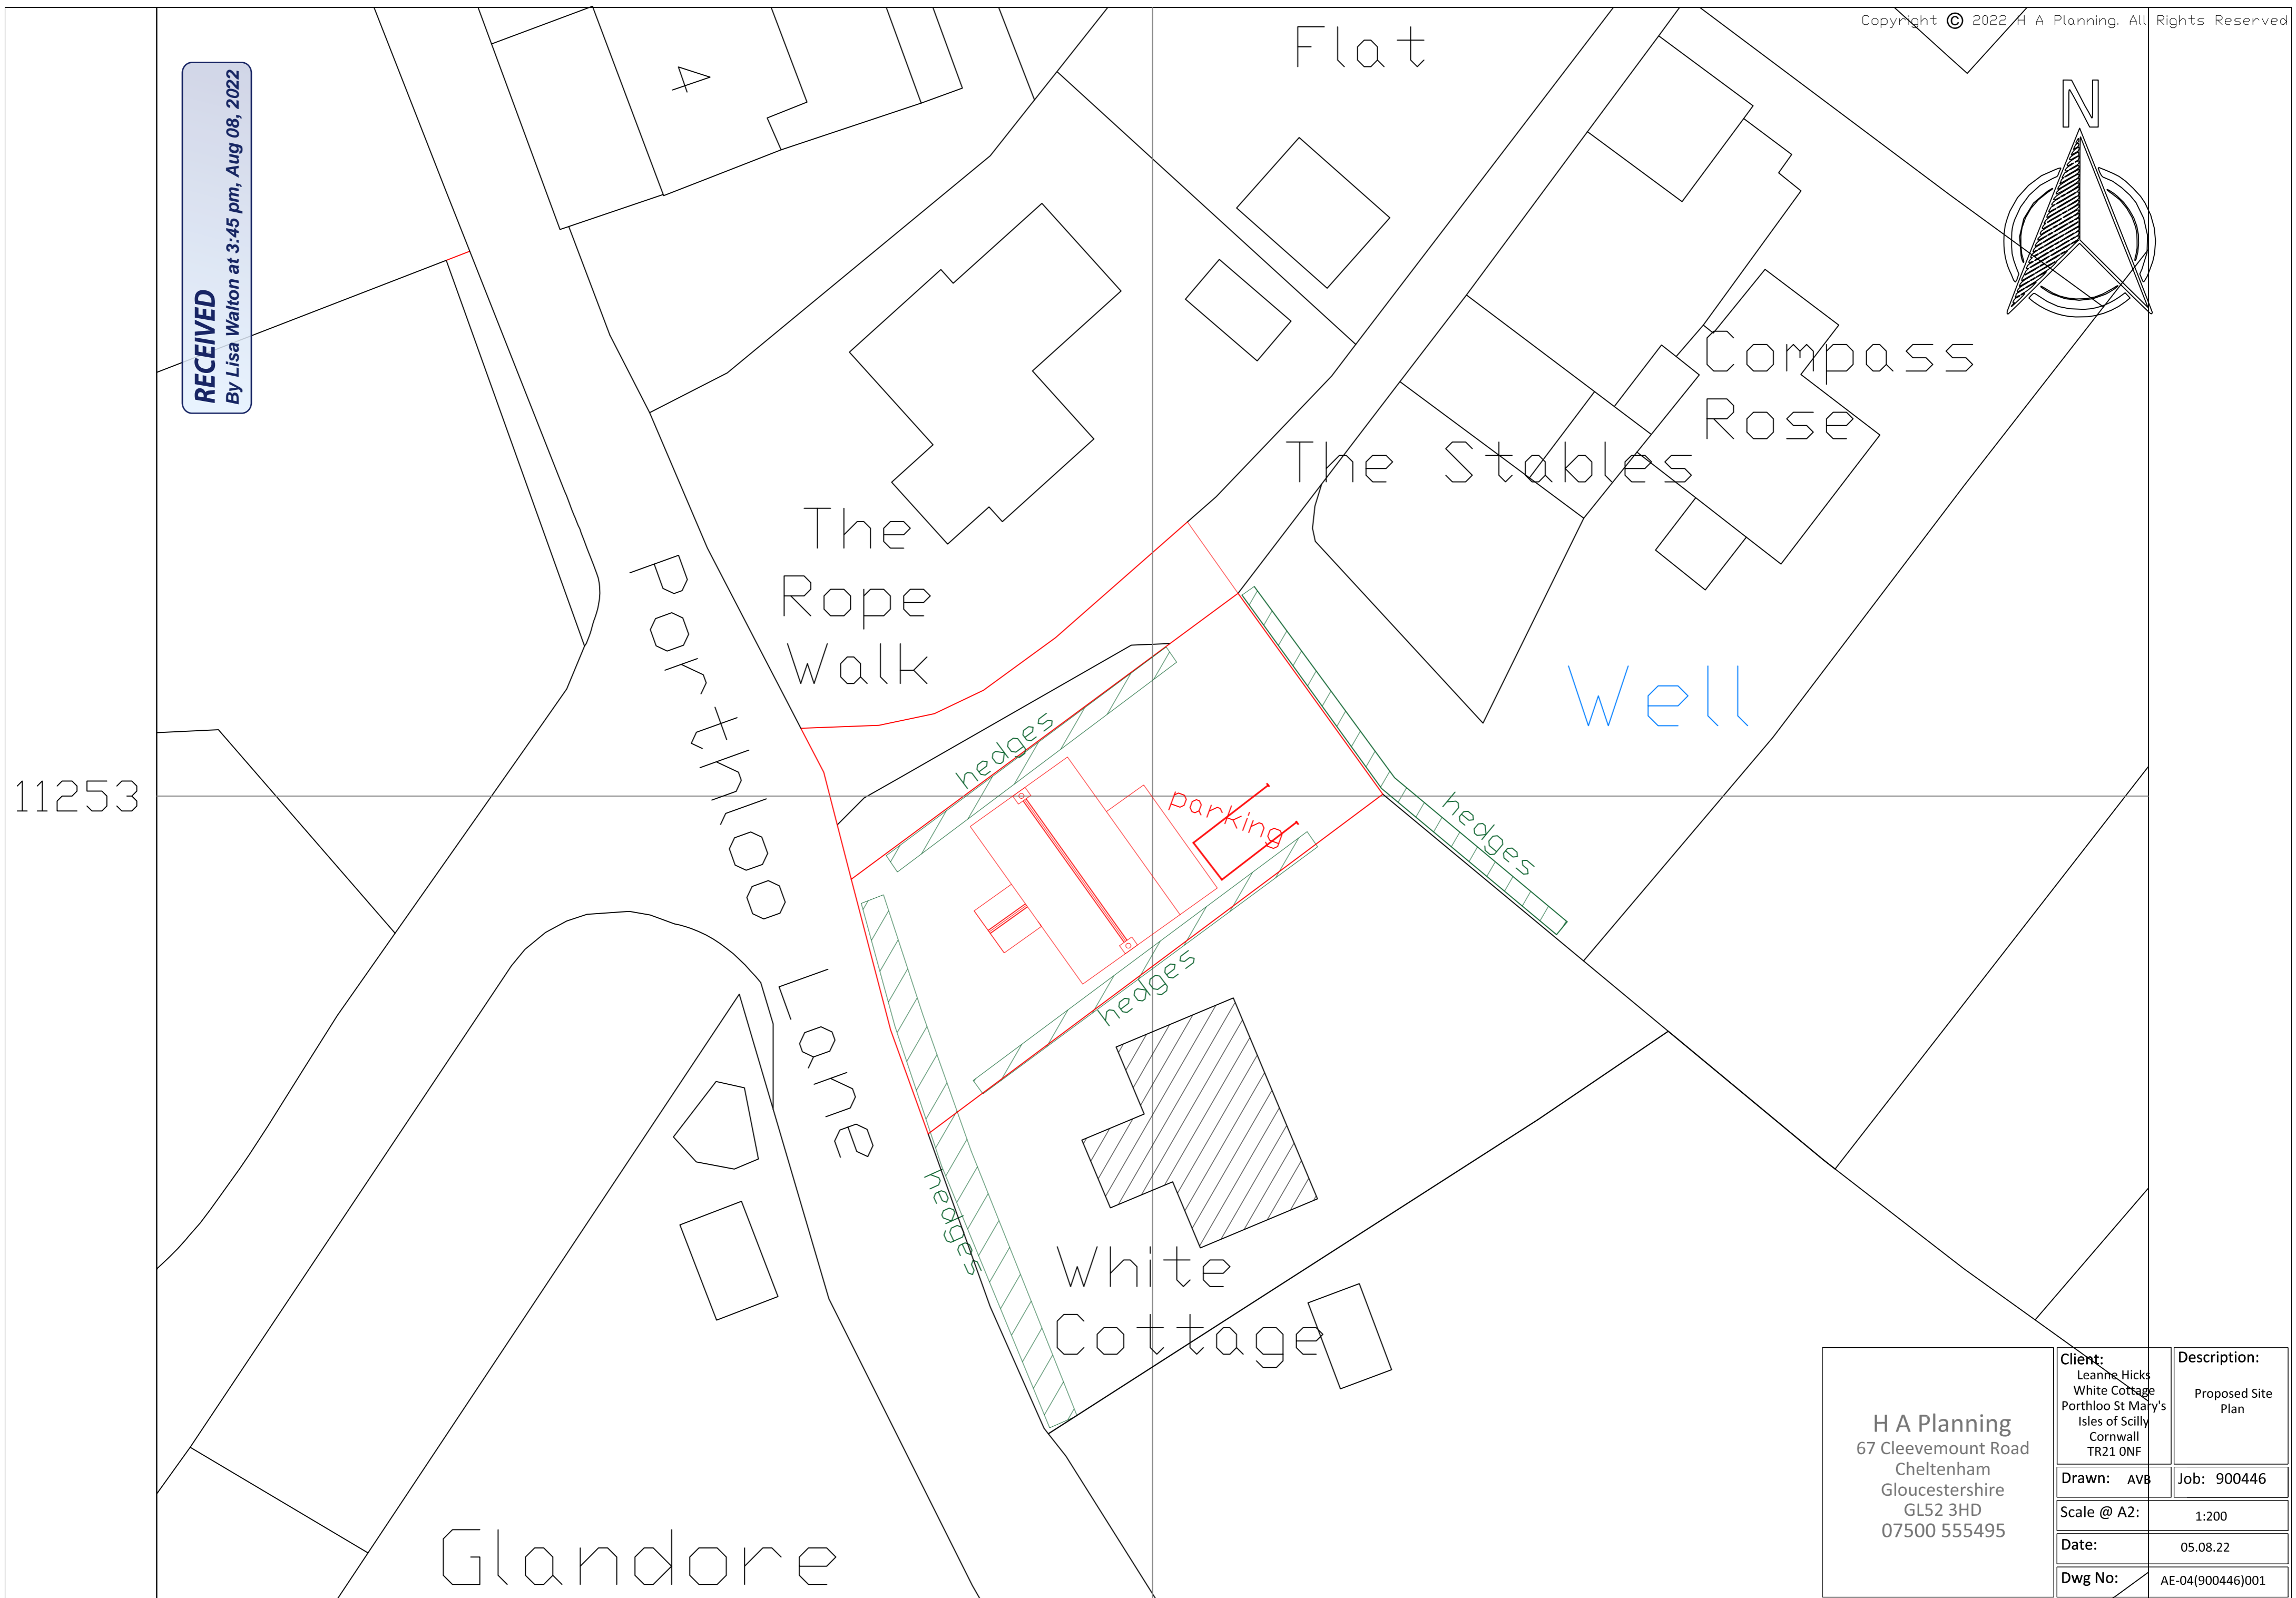

RECEIVED
By Lisa Walton at 3:45 pm, Aug 08, 2022

11253

H A Planning 67 Cleevemount Road Cheltenham Gloucestershire GL52 3HD 07500 555495	Client: Leanne Hicks White Cottage Porthlooe St Mary's Isles of Scilly Cornwall TR21 0NF	Description: Proposed Site Plan
	Drawn: AVB	Job: 900446
	Scale @ A2:	1:200
	Date:	05.08.22
	Dwg No:	AE-04(900446)001