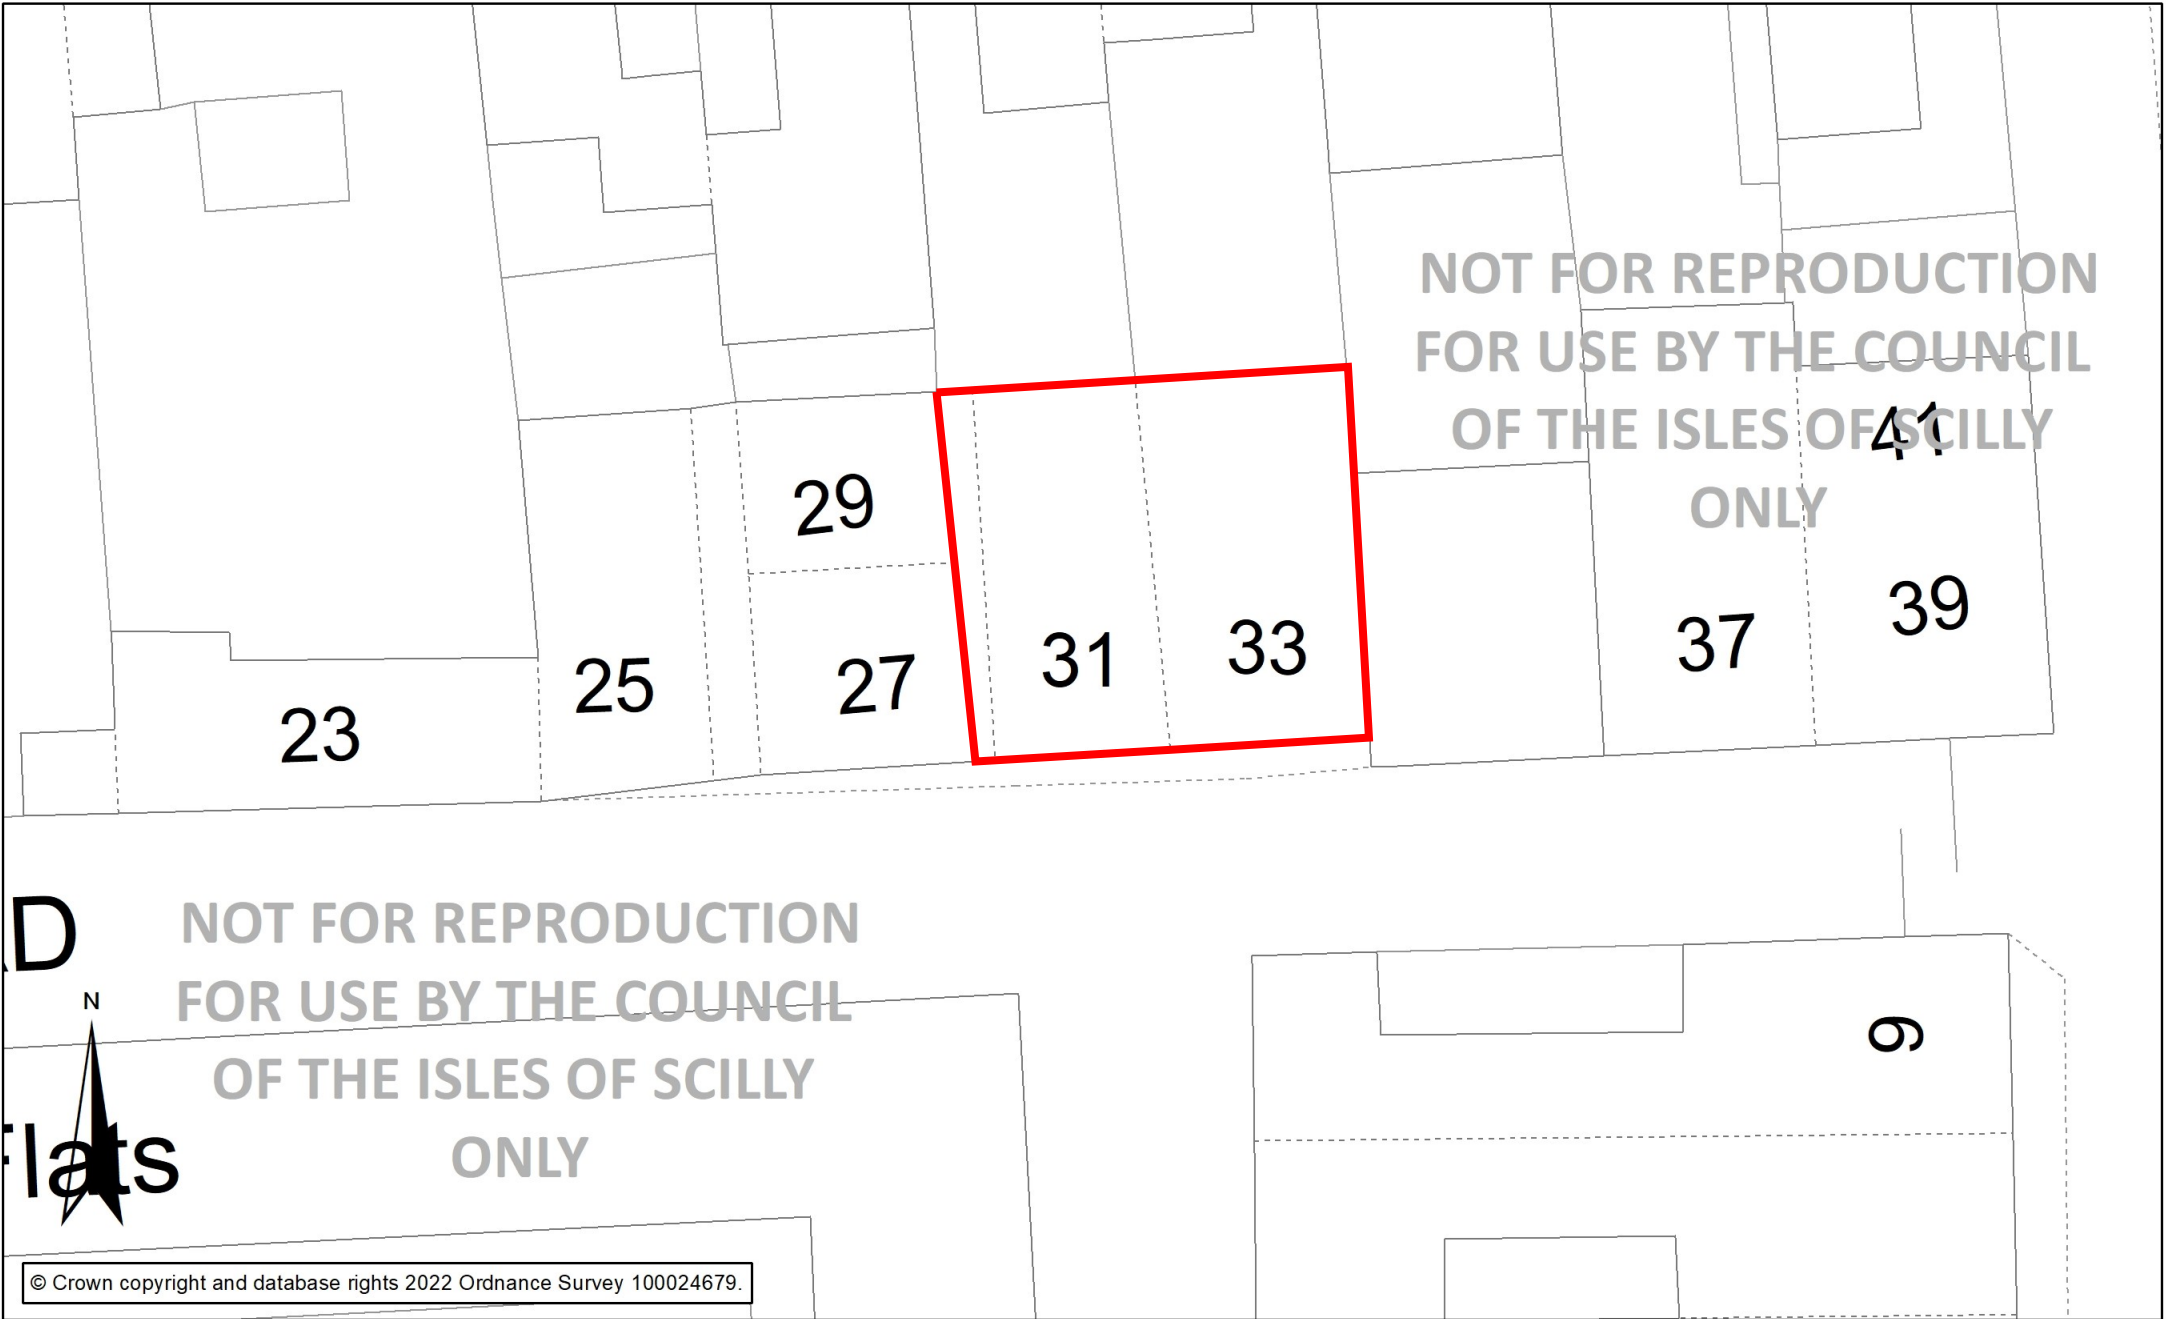

31 Porthcressa Road, St Mary's, Isles of Scilly

© Crown copyright and database rights 2022 Ordnance Survey 100024679.

1:200 @A4

For use and reproduction by the Council of the Isles of Scilly only.
Council of the Isles of Scilly, Town Hall, The Parade, St Mary's, Isles of Scilly, TR21 0LW