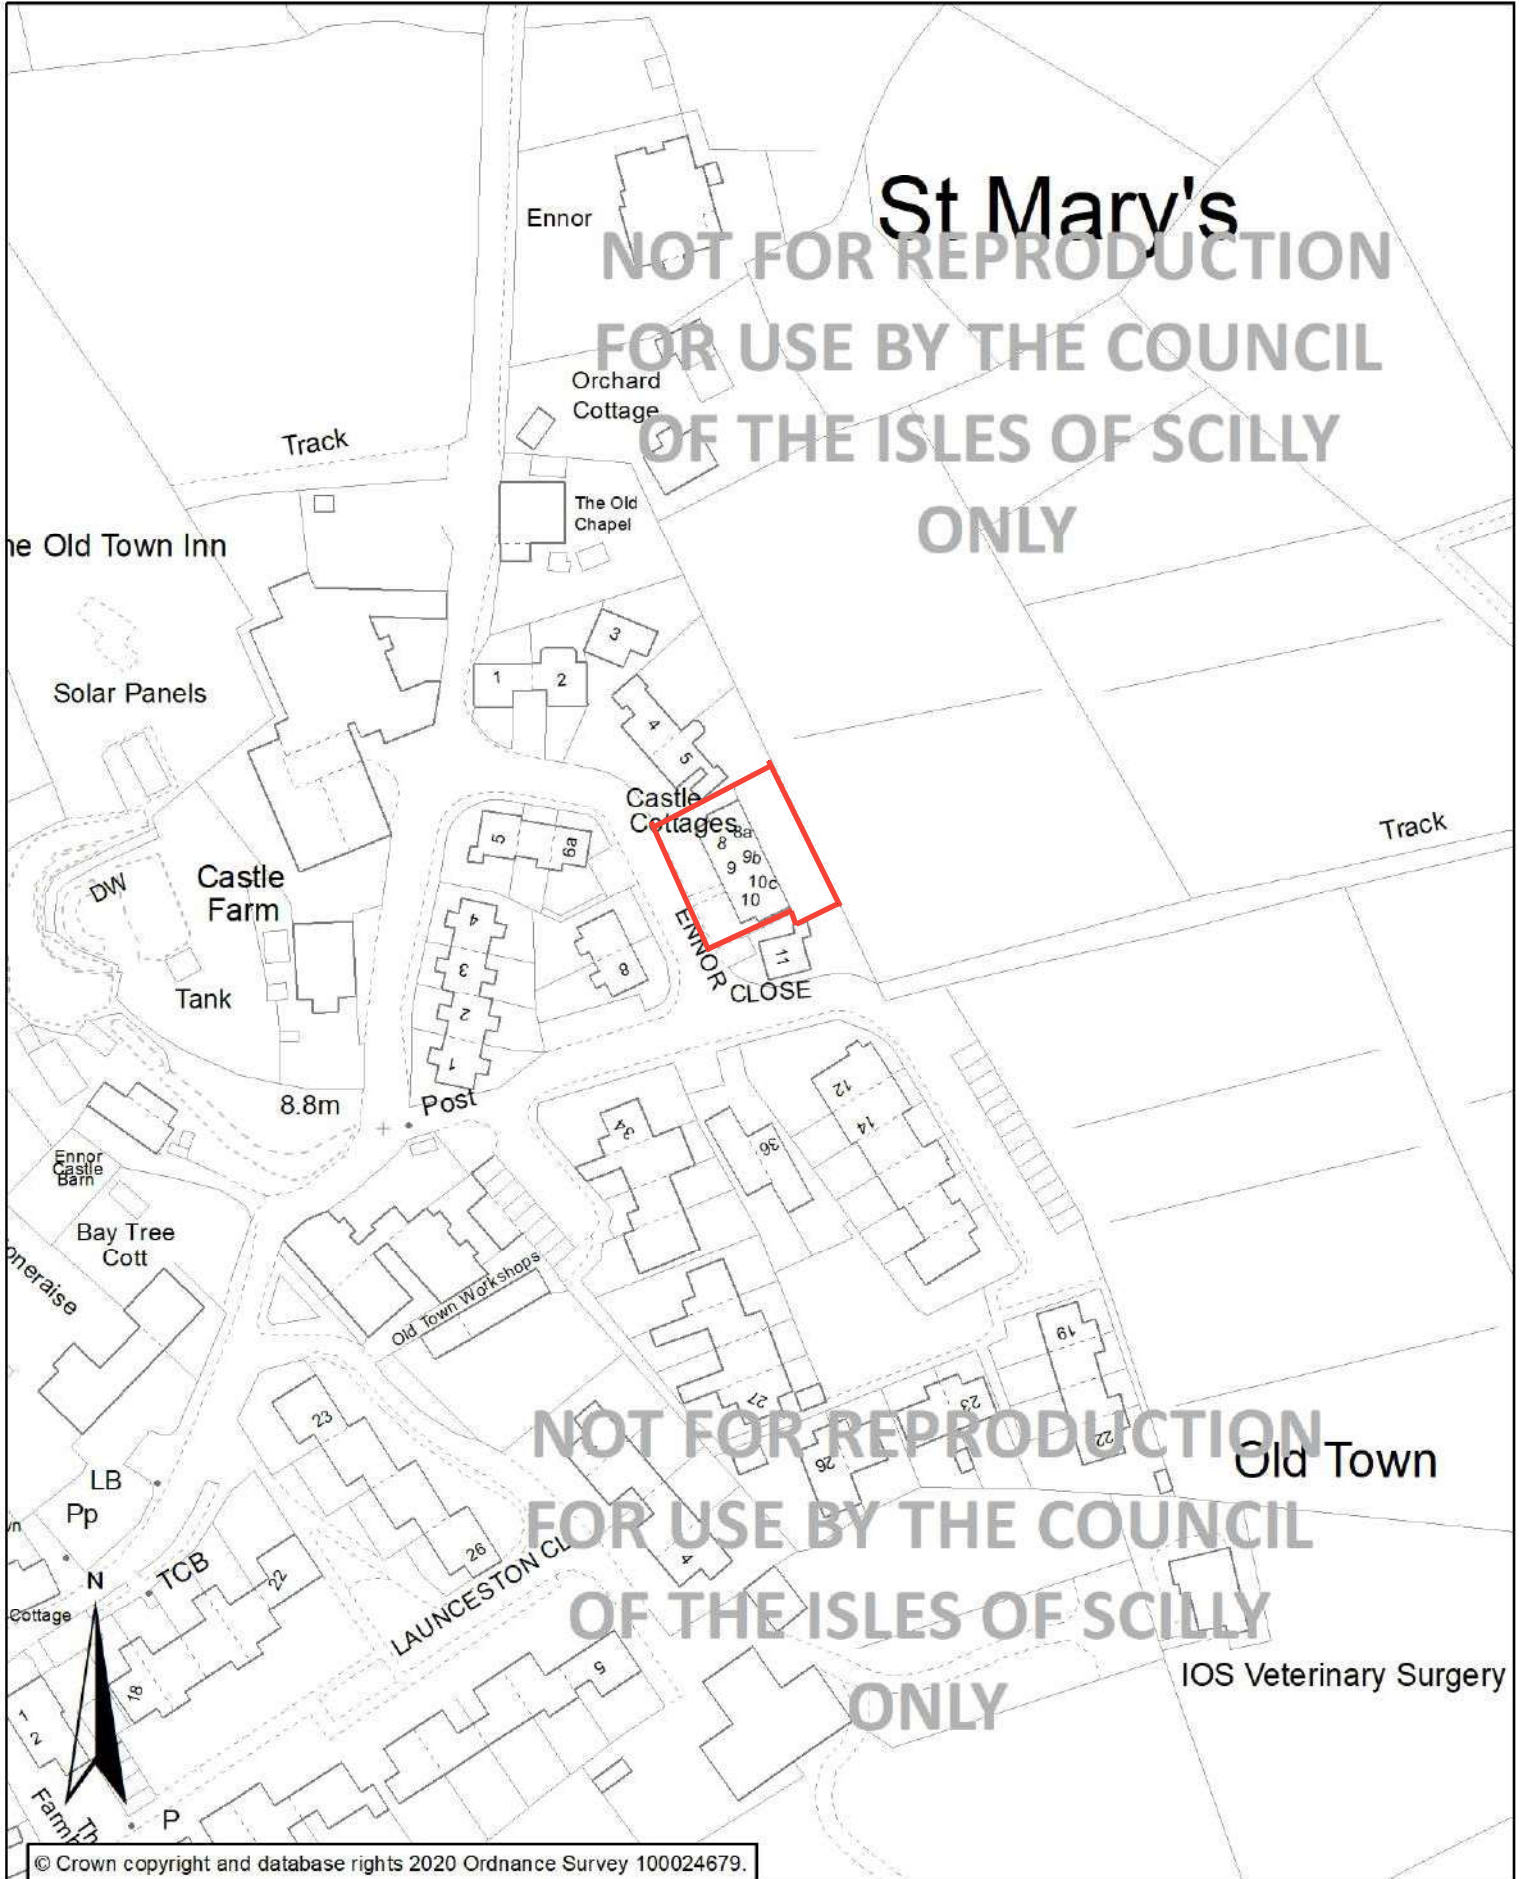

Ennor Flats, Ennor Close, Old Town, St Mary's

LOCATION PLAN

RECEIVED
By Liv Rickman at 10:16 am, Apr 14, 2022

© Crown copyright and database rights 2020 Ordnance Survey 100024679.

1:1,250 @A4

For use and reproduction by the Council of the Isles of Scilly only.