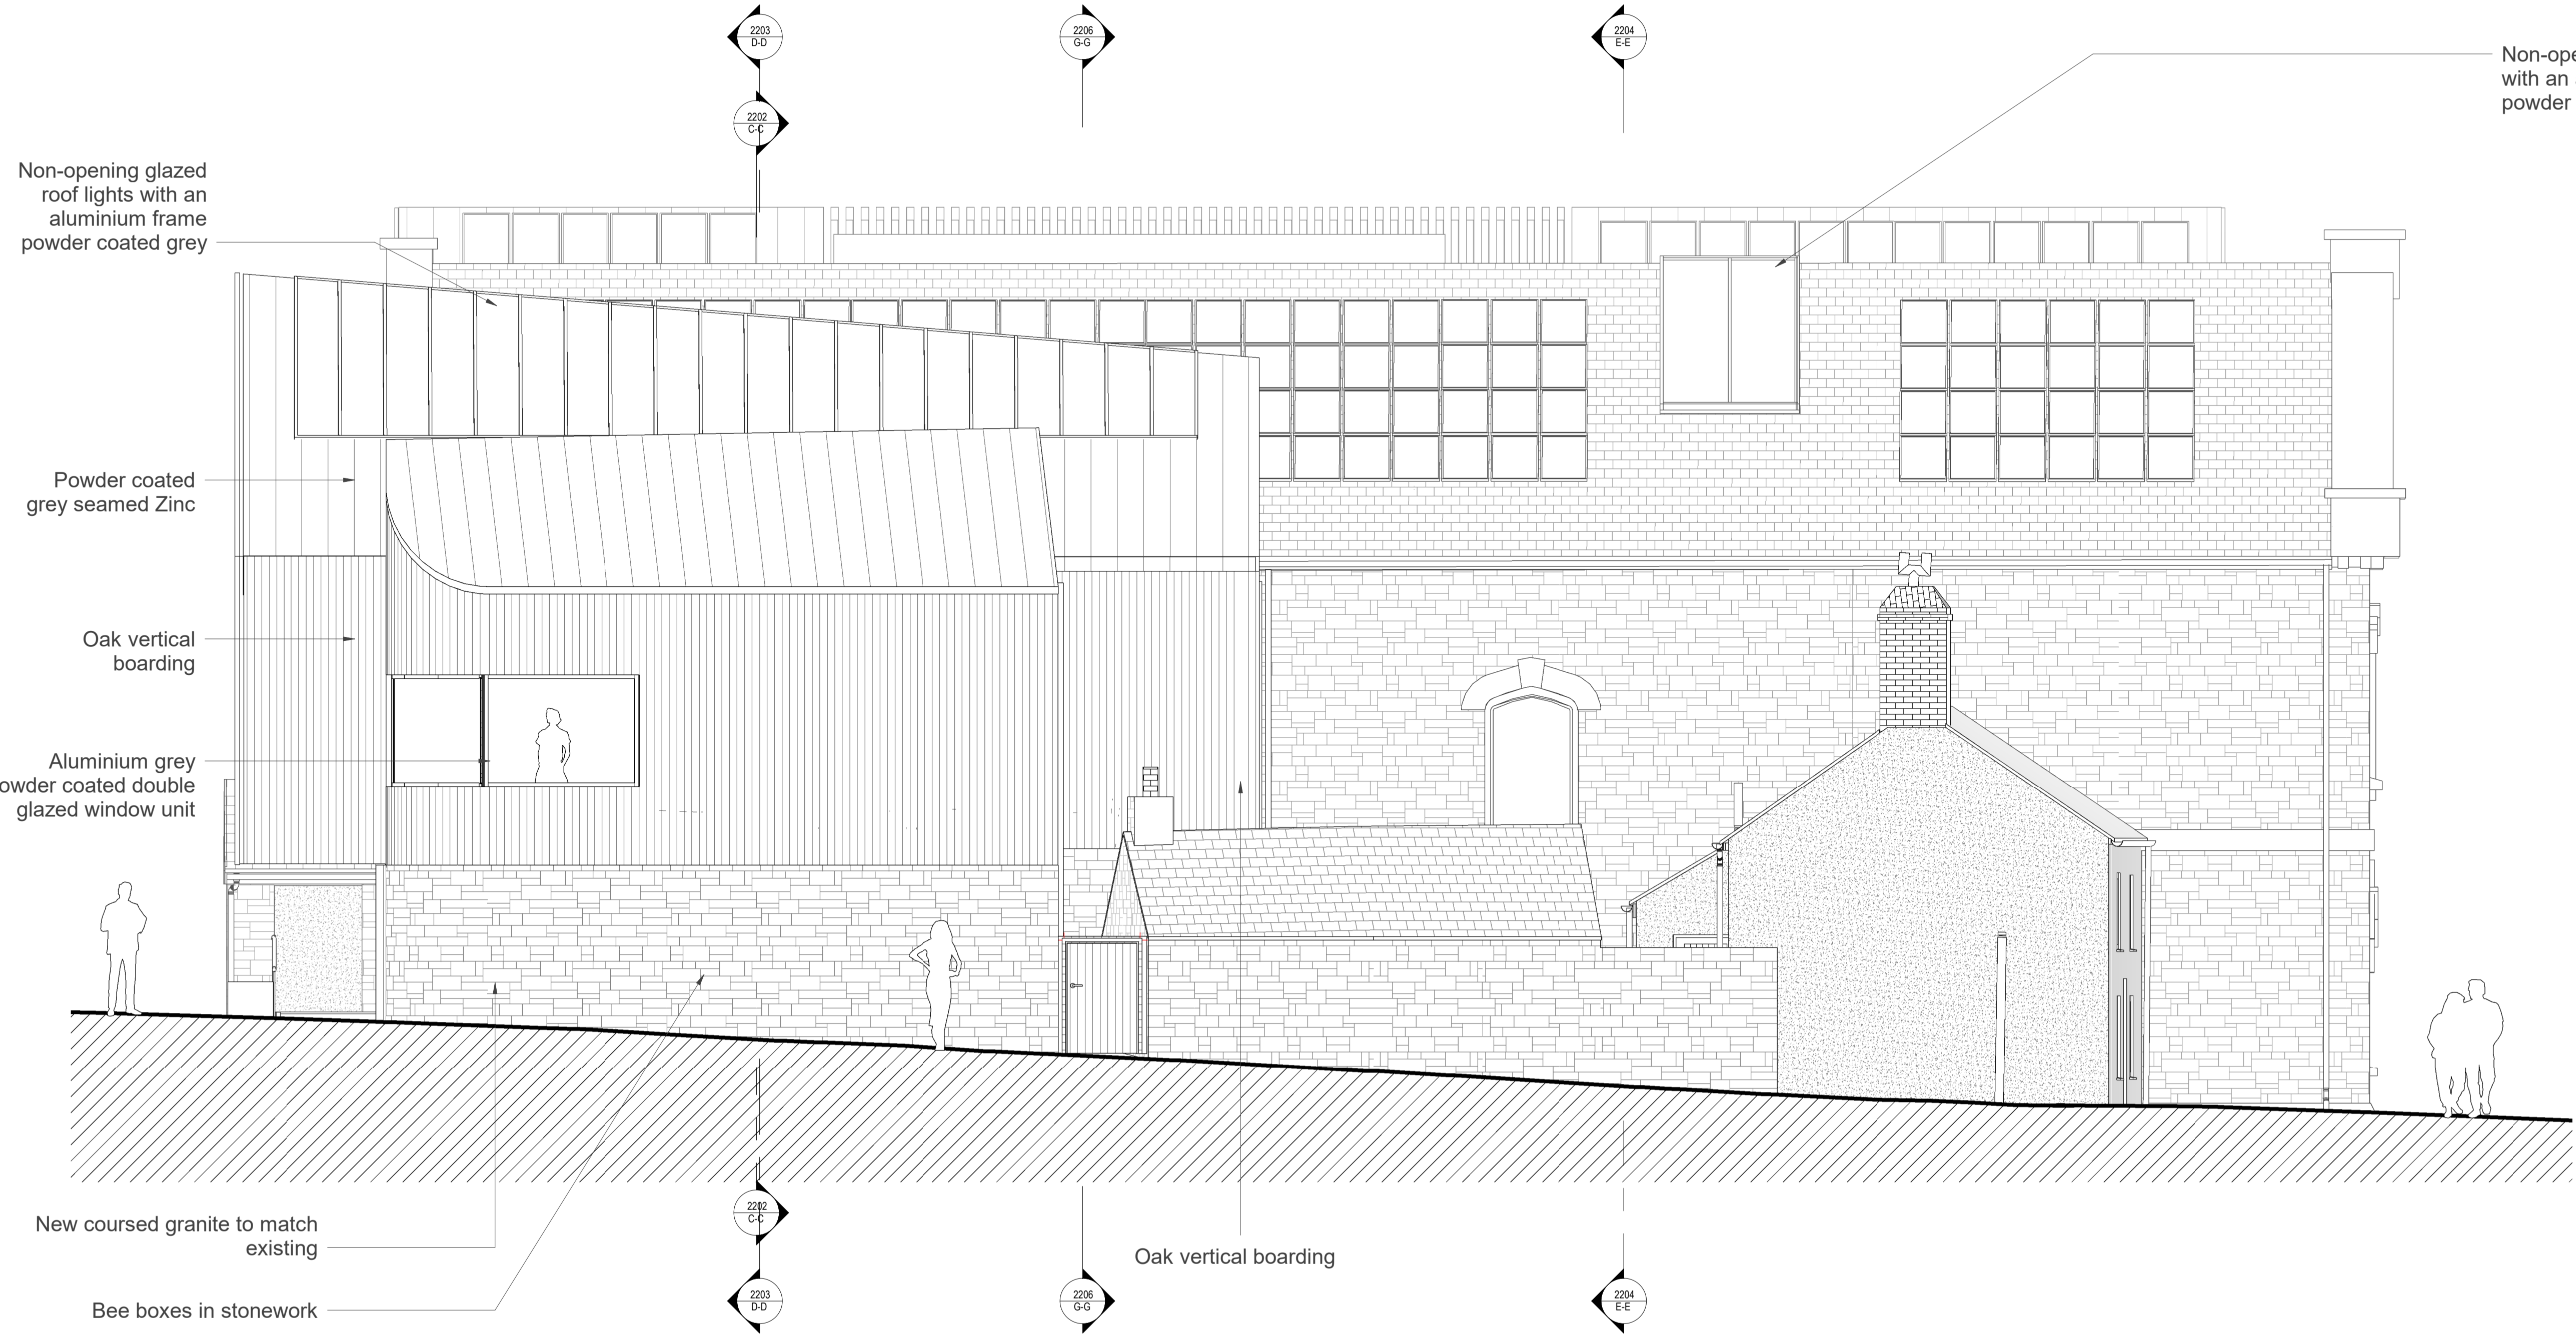

1 South East Elevation
1 : 50

Notes:
 Drawings are based on survey data and may not accurately represent what is physically present.
 Do not scale from this drawing. All dimensions are to be verified on site before proceeding with the work.
 All dimensions are in millimeters unless noted otherwise.
 Purcell shall be notified in writing of any discrepancies.

RECEIVED
 By Lisa Walton at 6:39 pm, Jul 04, 2022

REV	DATE	DESCRIPTION
P1	20/04/22	Drawings Issued for Planning
P2	30/06/22	Amended roofline on side extension

CLIENT
DCA Consultants

PROJECT
Isle of Scilly Museum & Cultural Trust
241601

TITLE
SE Elevation - Proposed

SIZE	SCALE	LAST REVISED	DRAWN	CHECKED
A1L	1 : 50		GC	NP

REV P2 SUITABILITY/REASON FOR ISSUE

DRAWING NUMBER
241601-PUR-01-ZZ-DR-A-2101