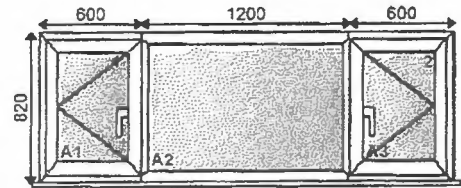

Frame 1

600 x 850

Viewed From Outside

Style No : 60mm Internal Bead Window White
 Qty : 1
 Frame: 60mm Outer Int Bead White
 Sash 75mm T BEV Sash White
 Finish : WHITE
 Cills : 155mm Cill White
 Handles : White
 Locks : Std Lock
 Hinges : A1 TopHung Standard
 Glass : 408 x 235 - DGU Cotswold 4mm Pattern /20 ETek Black/ 4mm Ecopane
 Glass : 506 x 353 - DGU Cotswold 4mm Pattern /20 ETek Black/ 4mm Ecopane
 Comment:

Frame 2

600 x 850

Viewed From Outside

Style No : 60mm Internal Bead Window White
 Qty : 1
 Frame: 60mm Outer Int Bead White
 Sash 75mm T BEV Sash White
 Finish : WHITE
 Cills : 155mm Cill White
 Handles : White
 Locks : Std Lock
 Hinges : A1 SideHung Standard
 Hinges : A3 SideHung Standard
 Glass : 435 x 628 - DGU 4mm Clear /20 ETek Black/ 4mm Ecopane -Argon
 Glass : 1160 x 726 - DGU 4mm Clear /20 ETek Black/ 4mm Ecopane -Argon
 Glass : 435 x 628 - DGU 4mm Clear /20 ETek Black/ 4mm Ecopane -Argon
 Comment:

Frame 3

2400 x 850

Viewed From Outside

RECEIVED

By Liv Rickman at 3:21 pm, Aug 22, 2022

Style No : 60mm Internal Bead Window White
 Qty : 1
 Frame: 60mm Outer Int Bead White
 Sash 75mm T BEV Sash White
 Finish : WHITE
 Cills : 155mm Cill White
 Handles : White
 Locks : Std Lock
 Hinges : A1 SideHung Standard
 Hinges : A3 SideHung Standard

Comment:

2400 x 850

Viewed From Outside

Style No : 60mm Internal Bead Window White
 Qty : 1

Frame 5

Frame: 60mm Outer Int Bead White
 Sash 75mm T BEV Sash White
 Finish : WHITE
 Cills : 155mm Cill White
 Handles : White
 Locks : Std Lock