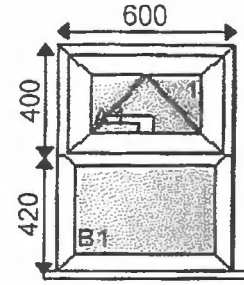

Style No : 60mm Internal Bead Window White
 Qty : 1
 Frame: 60mm Outer Int Bead White
 Sash 75mm T BEV Sash White
 Finish : WHITE
 Cills : 155mm Cill White
 Handles : White
 Locks : Std Lock
 Hinges : A1 TopHung Standard
 Glass : 408 x 235 - DGU 4mm Clear /20 ETek Black/ 4mm Ecopane -Argon
 Glass : 506 x 353 - DGU 4mm Clear /20 ETek Black/ 4mm Ecopane -Argon
 Comment:

Frame 1

600 x 850

Viewed From Outside

Style No : 60mm Internal Bead Window White
 Qty : 1
 Frame: 60mm Outer Int Bead White
 Sash 75mm T BEV Sash White
 Finish : WHITE
 Cills : 155mm Cill White
 Handles : White
 Locks : Std Lock
 Hinges : A1 TopHung Standard
 Glass : 408 x 235 - DGU Cotswold 4mm Pattern /20 ETek Black/ 4mm Ecopane
 Glass : 506 x 353 - DGU Cotswold 4mm Pattern /20 ETek Black/ 4mm Ecopane
 Comment:

Frame 2

600 x 850

Viewed From Outside

Style No : 60mm Internal Bead Window White
 Qty : 1
 Frame: 60mm Outer Int Bead White
 Sash 75mm T BEV Sash White
 Finish : WHITE
 Cills : 155mm Cill White
 Handles : White
 Locks : Std Lock
 Hinges : A1 SideHung Standard
 Hinges : A3 SideHung Standard
 Glass : 435 x 628 - DGU 4mm Clear /20 ETek Black/ 4mm Ecopane -Argon
 Glass : 1160 x 726 - DGU 4mm Clear /20 ETek Black/ 4mm Ecopane -Argon
 Glass : 435 x 628 - DGU 4mm Clear /20 ETek Black/ 4mm Ecopane -Argon
 Comment:

Comment:

2400 x 850

Viewed From Outside

Style No : 60mm Internal Bead Window White
 Qty : 1

Frame 5

Frame: 60mm Outer Int Bead White
 Sash 75mm T BEV Sash White
 Finish : WHITE
 Cills : 155mm Cill White
 Handles : White
 Locks : Std Lock