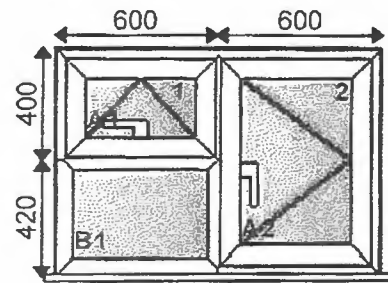

Frame 2

600 x 850

Viewed From Outside

Style No : 60mm Internal Bead Window White
 Qty : 1
 Frame: 60mm Outer Int Bead White
 Sash 75mm T BEV Sash White
 Finish : WHITE
 Cills : 155mm Cill White
 Handles : White
 Locks : Std Lock
 Hinges : A1 SideHung Standard
 Hinges : A3 SideHung Standard
 Glass : 435 x 628 - DGU 4mm Clear /20 ETek Black/ 4mm Ecopane -Argon
 Glass : 1160 x 726 - DGU 4mm Clear /20 ETek Black/ 4mm Ecopane -Argon
 Glass : 435 x 628 - DGU 4mm Clear /20 ETek Black/ 4mm Ecopane -Argon
 Comment:

Comment:

2400 x 850

Viewed From Outside

Style No : 60mm Internal Bead Window White
 Qty : 1

Frame 5

Frame: 60mm Outer Int Bead White
 Sash 75mm T BEV Sash White
 Finish : WHITE
 Cills : 155mm Cill White
 Handles : White
 Locks : Std Lock

Comment:

1200 x 850

Viewed From Outside

Style No : 60mm Internal Bead Window White
 Qty : 1

Frame 6

Frame: 60mm Outer Int Bead White
 Sash 75mm T BEV Sash White
 Finish : WHITE
 Cills : 155mm Cill White
 Handles : White
 Locks : Std Lock