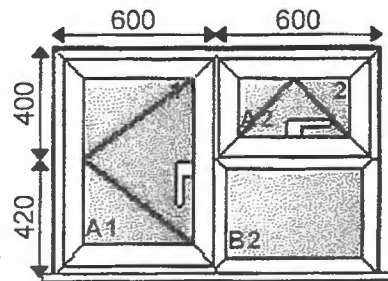

Comment:

2400 x 850

Viewed From Outside

Style No : 60mm Internal Bead Window White
 Qty : 1

Frame 5

Frame: 60mm Outer Int Bead White
 Sash 75mm T BEV Sash White
 Finish : WHITE
 Cills : 155mm Cill White
 Handles : White
 Locks : Std Lock

Comment:

1200 x 850

Viewed From Outside

Style No : 60mm Internal Bead Window White
 Qty : 1

Frame 6

Frame: 60mm Outer Int Bead White
 Sash 75mm T BEV Sash White
 Finish : WHITE
 Cills : 155mm Cill White
 Handles : White
 Locks : Std Lock

Hinges : A1 SideHung Standard
 Hinges : A2 TopHung Standard

Glass : 435 x 628 - DGU 4mm Clear /20 ETek Black/ 4mm Ecopane -Argon
 Glass : 435 x 235 - DGU 4mm Clear /20 ETek Black/ 4mm Ecopane -Argon
 Glass : 533 x 353 - DGU 4mm Clear /20 ETek Black/ 4mm Ecopane -Argon

Comment:

1200 x 850

Viewed From Outside