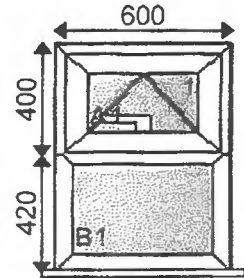

Style No : 60mm Internal Bead Window White
 Qty : 1
 Frame: 60mm Outer Int Bead White
 Sash 75mm T BEV Sash White
 Finish : WHITE
 Cills : 155mm Cill White
 Handles : White
 Locks : Std Lock
 Hinges : A1 TopHung Standard
 Glass : 408 x 235 - DGU 4mm Clear /20 ETek Black/ 4mm Ecopane -Argon
 Glass : 506 x 353 - DGU 4mm Clear /20 ETek Black/ 4mm Ecopane -Argon
 Comment:

Frame 1

600 x 850

Viewed From Outside

Style No : 60mm Internal Bead Window White
 Qty : 1
 Frame: 60mm Outer Int Bead White
 Sash 75mm T BEV Sash White
 Finish : WHITE
 Cills : 155mm Cill White
 Handles : White
 Locks : Std Lock
 Hinges : A1 TopHung Standard
 Glass : 408 x 235 - DGU Cotswold 4mm Pattern /20 ETek Black/ 4mm Ecopane
 Glass : 506 x 353 - DGU Cotswold 4mm Pattern /20 ETek Black/ 4mm Ecopane
 Comment:

Frame 2

600 x 850

Viewed From Outside

Style No : 60mm Internal Bead Window White
 Qty : 1
 Frame: 60mm Outer Int Bead White
 Sash 75mm T BEV Sash White
 Finish : WHITE
 Cills : 155mm Cill White
 Handles : White
 Locks : Std Lock
 Hinges : A1 SideHung Standard
 Hinges : A3 SideHung Standard
 Glass : 435 x 628 - DGU 4mm Clear /20 ETek Black/ 4mm Ecopane -Argon
 Glass : 1160 x 726 - DGU 4mm Clear /20 ETek Black/ 4mm Ecopane -Argon
 Glass : 435 x 628 - DGU 4mm Clear /20 ETek Black/ 4mm Ecopane -Argon
 Comment:

Comment:

2400 x 850

Viewed From Outside

Style No : 60mm Internal Bead Window White
 Qty : 1

Frame 5

Frame: 60mm Outer Int Bead White
 Sash 75mm T BEV Sash White
 Finish : WHITE
 Cills : 155mm Cill White
 Handles : White
 Locks : Std Lock