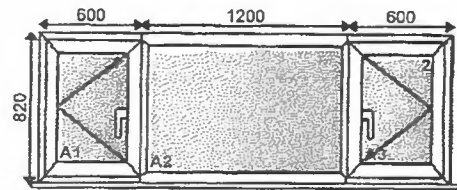

Frame 2

600 x 850

Viewed From Outside

Style No : 60mm Internal Bead Window White
 Qty : 1
 Frame: 60mm Outer Int Bead White
 Sash 75mm T BEV Sash White
 Finish : WHITE
 Cills : 155mm Cill White
 Handles : White
 Locks : Std Lock
 Hinges : A1 SideHung Standard
 Hinges : A3 SideHung Standard
 Glass : 435 x 628 - DGU 4mm Clear /20 ETek Black/ 4mm Ecopane -Argon
 Glass : 1160 x 726 - DGU 4mm Clear /20 ETek Black/ 4mm Ecopane -Argon
 Glass : 435 x 628 - DGU 4mm Clear /20 ETek Black/ 4mm Ecopane -Argon
 Comment:

Frame 3

2400 x 850

Viewed From Outside

RECEIVED

By Liv Rickman at 3:21 pm, Aug 22, 2022

Style No : 60mm Internal Bead Window White
 Qty : 1
 Frame: 60mm Outer Int Bead White
 Sash 75mm T BEV Sash White
 Finish : WHITE
 Cills : 155mm Cill White
 Handles : White
 Locks : Std Lock
 Hinges : A1 SideHung Standard
 Hinges : A3 SideHung Standard

Comment:

2400 x 850

Viewed From Outside

Style No : 60mm Internal Bead Window White
 Qty : 1

Frame 5

Frame: 60mm Outer Int Bead White
 Sash 75mm T BEV Sash White
 Finish : WHITE
 Cills : 155mm Cill White
 Handles : White
 Locks : Std Lock