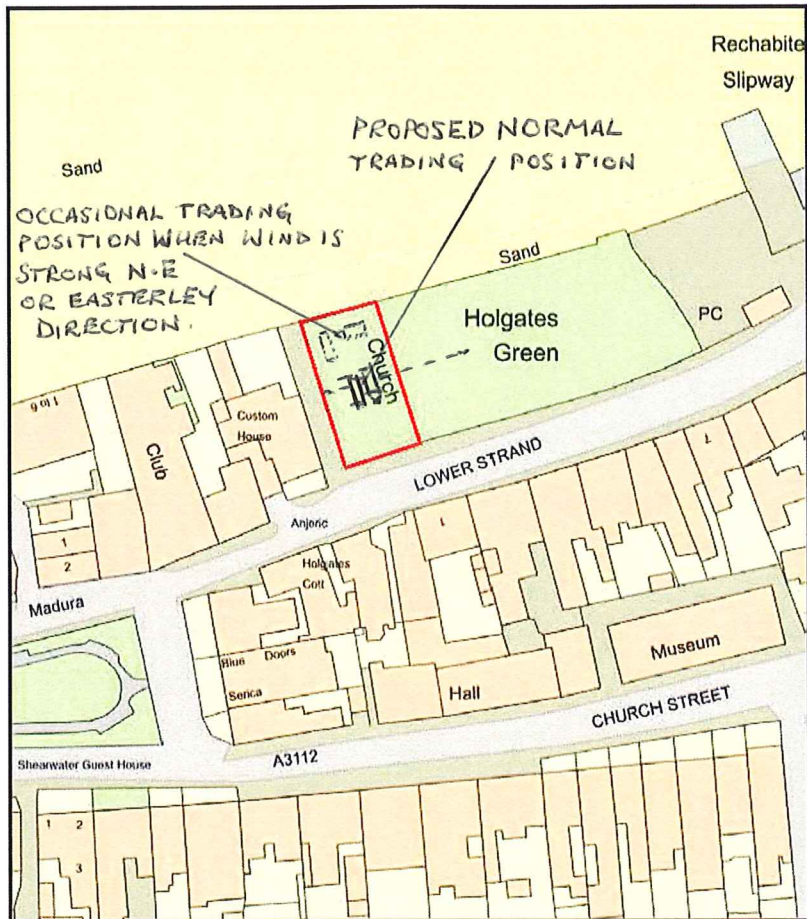

11/8/22.

RECEIVED

By Liv Rickman at 11:48 am, Aug 11, 2022

Location Plan - LP

Plan Produced for: Mr Smalley
 Date Produced: 05 Aug 2022
 Plan Reference Number: TQRQM22217133536877
 Scale: 1:1250 @ A4