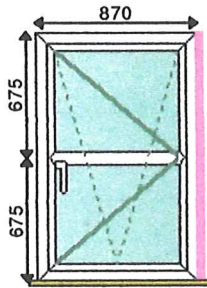

Furniture:

- Virage White locking R/H
- 16" Top Hung Hinge (pr)
- 800 Maco Shootbolt Ext(pair)
- Maco Shootbolt Striker L/H
- Maco Mushroom Striker
- Maco Shootbolt Gearbox
- Maco Shootbolt Striker R/H

Cill:

95mm Stub Cill White (1010mm)

Qty	Description
1	690x 512 4/20/4 Clear Tuff op1
1	690x 512 4/20/4 Clear Tuff op1

Job Confirmation

Customer Details

C & R Trade Account ..

Tel:
Fax:

Job No: 024457
Ref: Hunt Marcia

Date Printed: 25 July 2022 14:43

System	Rehau Total 70c
Group	70mm White Tilt & Turn
Outer Frame	62mm O/Frame White
T/T Sash	Tilt Turn Sash White
Transom/Mullion	Std Transom \ Mullion White
Cill	150mm Cill White
Reinforcement	Std 1MM Reinforcing
T/T Handles	White Locking TT Handle
T/T Lock	T&T Furniture
Drainage	Face.
Finish1	Grooved
Frame Extender	15mm Extender White
Bead	28mm Lo-Level Og Bead Wht/Bl
Gasket	EPDM Glazing Seal Black
Glass Type	4/20/4 Clear Tuff op1

1 - 870w x 1350h (Basic Frame Size)
1 - 900w x 1380h, 30mm Cill
Viewed Outside

WINDOW.

Window No: 1 of 10

Location: Window 1

Finish: Grooved

Reinforcement: Std 1MM Reinforcing

Extras:

- 2 - 1350mm: 15mm Extender White
- 1 - 1000mm: 150mm Cill White
- 1 - 150 Cill End Caps White Pair
- 1 - T/T Locking White
- 2 - 0.390m²: 4mm Glass- Fuel Surcharge
- 1 - 690x565 4/20/4 Clear Tuff op1
- 1 - 690x565 4/20/4 Clear Tuff op1