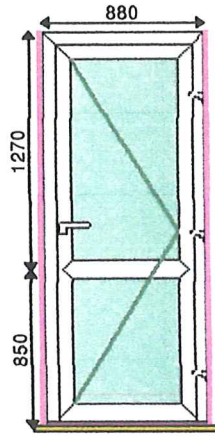

1 - 870w x 1350h (Basic Frame Size)
1 - 900w x 1380h, 30mm Cill
Viewed Outside

WINDOW.

Window No: 1 of 10

Location: Window 1

Finish: Grooved

Reinforcement: Std 1MM Reinforcing

Extras:

- 2 - 1350mm: 15mm Extender White
- 1 - 1000mm: 150mm Cill White
- 1 - 150 Cill End Caps White Pair
- 1 - T/T Locking White
- 2 - 0.390m²: 4mm Glass- Fuel Surcharge
- 1 - 690x565 4/20/4 Clear Tuff op1
- 1 - 690x565 4/20/4 Clear Tuff op1

Furniture:

T/T Locking White

Cill:

150mm Cill White (1000mm)

Qty Description

1	690x 565	4/20/4 Clear Tuff op1
1	690x 565	4/20/4 Clear Tuff op1

System Rehau Total 70c
Group 70mm White Open IN Door
Outer Frame 72mm O/Frame White
Door Sash Door sash 'Z' white
Transom/Mullion Std Transom \ Mullion White
Cill 150mm Cill White
Low Threshold Stormguard (Silver) Open In Stub
Reinforcement Resi- Door Reinforcing
Door Handles White Fab LevLev Handle
Door Hinges PdK Flag Hinge White
Door Lock Paddock Security Lock
Drainage Face.
Finish1 Grooved
Frame Extender 15mm Extender White
Bead 28mm Lo-Level Og Bead Wht/Bl
Gasket EPDM Glazing Seal Black
Glass Type 28mm Unglazed
Glass Type 4/20/4 Obsc Tuff op1

DOOR

1 - 880w x 2120h (Basic Frame Size)
1 - 910w x 2150h, 30mm Cill
Viewed Outside

Window No: 8 of 10

Location: Window 8

Finish: Grooved

Reinforcement: Resi- Door Reinforcing

Extras:

- 2 - 2120mm: 15mm Extender White
- 1 - 1010mm: 150mm Cill White
- 1 - 880mm: Stormguard (Silver) Open In Stub
- 1 - 150 Cill End Caps White Pair
- 1 - PdK 2 Roller 2 Hookbolt LH
- 1 - 0.668m²: 4mm Glass- Fuel Surcharge
- 1 - 609x1097 4/20/4 Obsc Tuff op1

Cill:

150mm Cill White (1010mm)

Qty	Description
1	609x1097 4/20/4 Obsc Tuff op1
1	609x 700 28mm Unglazed