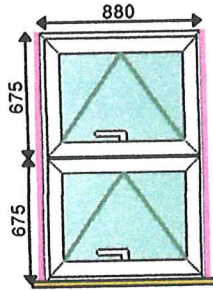

- 1 - 4484mm: 62mm Outer Frame Extra Charge
- 2 - Maco Shootbolt Gearbox
- 2 - 0.353m²: 4mm Glass- Fuel Surcharge
- 1 - 690x512 4/20/4 Clear Tuff op1
- 1 - 690x512 4/20/4 Clear Tuff op1

Furniture:

- Virage White locking R/H
- 16" Top Hung Hinge (pr)
- 800 Maco Shootbolt Ext(pair)
- Maco Shootbolt Striker L/H
- Maco Mushroom Striker
- Maco Shootbolt Gearbox
- Maco Shootbolt Striker R/H

Cill:

95mm Stub Cill White (1010mm)

Qty	Description
1	690x 512 4/20/4 Clear Tuff op1
1	690x 512 4/20/4 Clear Tuff op1

System	Rehau Total 70c
Group	70mm White Internal Casement
Outer Frame	62mm O/Frame White
Casement Sash	Internal T Sash White
Transom/Mullion	Std Transom \ Mullion White
Cill	95mm Stub Cill White
Reinforcement	Std 1MM Reinforcing
Main Handles	Virage White locking
Main Hinges	Standard Friction Stay
Main Lock	Maco Shootbolt
Drainage	Face.
Finish1	Grooved
Frame Extender	15mm Extender White
Bead	28mm Lo-Level Og Bead Wht/Bl
Gasket	EPDM Glazing Seal Black
Glass Type	4/20/4 Clear Tuff op1

WINDOWS ① TO ⑥
INCLUSIVE

1 - 880w x 1350h (Basic Frame Size)
1 - 910w x 1380h, 30mm Cill
Viewed Outside

Window No: 7 of 10

Location: Window 7

Finish: Grooved

Reinforcement: Std 1MM Reinforcing

Extras:

- 2 - 1350mm: 15mm Extender White
- 1 - 1010mm: 95mm Stub Cill White
- 1 - 95 Cill End Caps White Pair
- 1 - 4484mm: 62mm Outer Frame Extra Charge
- 2 - Maco Shootbolt Gearbox
- 2 - 0.353m²: 4mm Glass- Fuel Surcharge
- 1 - 690x512 4/20/4 Clear Tuff op1
- 1 - 690x512 4/20/4 Clear Tuff op1

DOOR

1 - 880w x 2120h (Basic Frame Size)
1 - 910w x 2150h, 30mm Cill
Viewed Outside

Window No: 8 of 10

Location: Window 8

Finish: Grooved

Reinforcement: Resi- Door Reinforcing

Extras:

- 2 - 2120mm: 15mm Extender White
- 1 - 1010mm: 150mm Cill White
- 1 - 880mm: Stormguard (Silver) Open In Stub
- 1 - 150 Cill End Caps White Pair
- 1 - PdK 2 Roller 2 Hookbolt LH
- 1 - 0.668m²: 4mm Glass- Fuel Surcharge
- 1 - 609x1097 4/20/4 Obsc Tuff op1