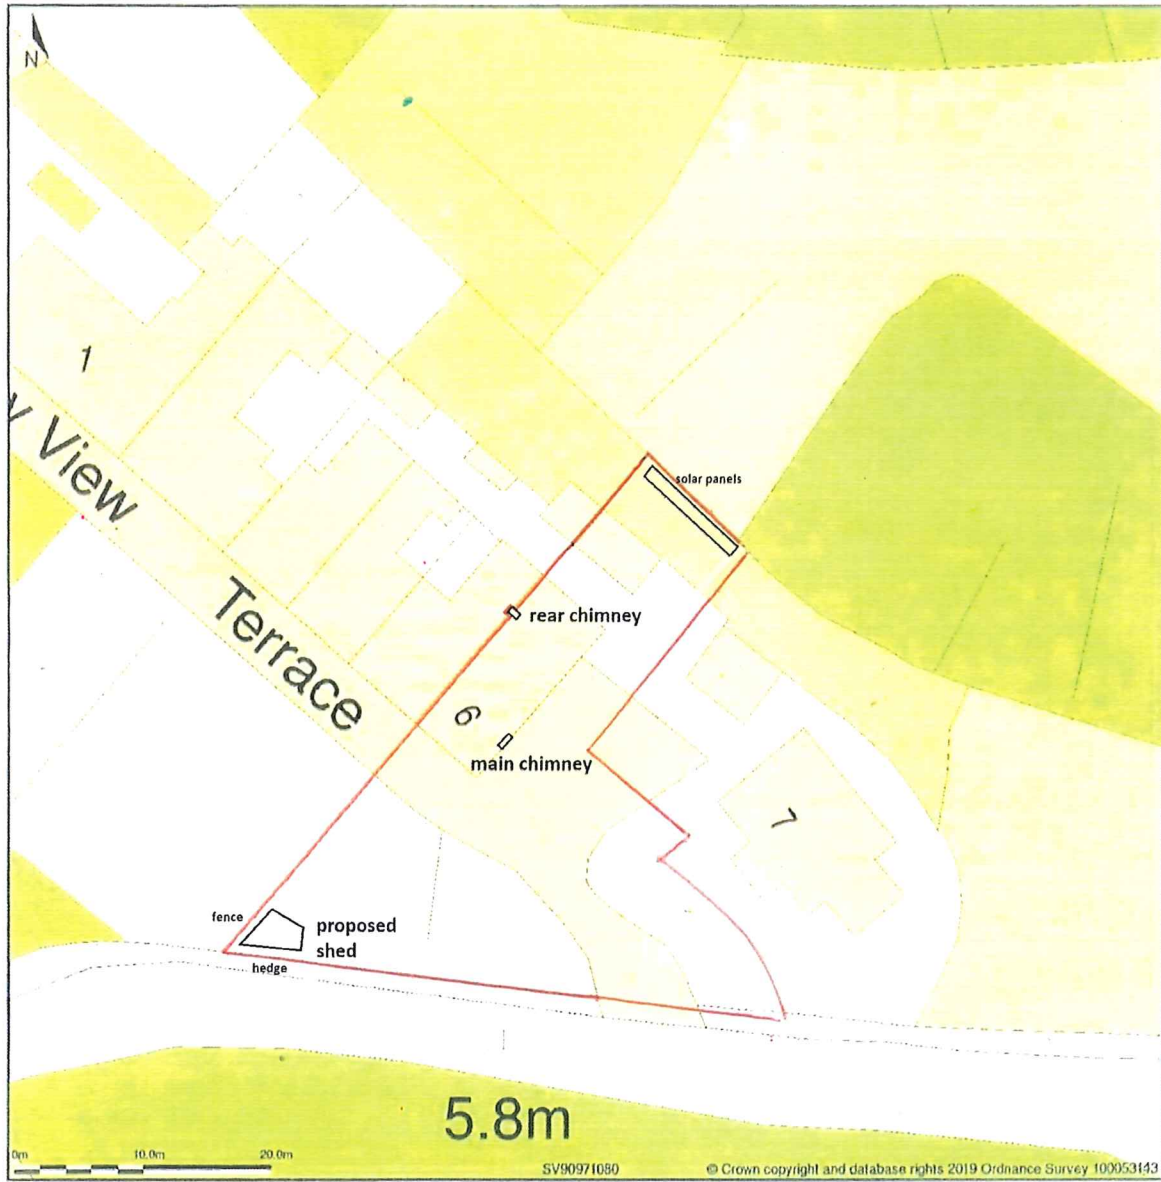

**RECEIVED**

By Liv Rickman at 5:44 pm, Aug 23, 2022

6 Bay View Terrace, Telegraph Road, Porth Mellon, St Mary s, Isles Of Scilly, TR21 0NE

Block Plan shows area bounded by: 90931.23, 10759.41 01021.23, 10848.41 (at a scale of 1:500), OSGridRef: SV90971050. The representation of a road, track or path is no evidence of a right of way. The representation of features as lines is no evidence of a property boundary.

Produced on 26th Mar 2019 from the Ordnance Survey National Geographic Database and incorporating surveyed revision available at this date. Reproduction in whole or part is prohibited without the prior permission of Ordnance Survey. © Crown copyright 2019. Supplied by [www.buyaplan.co.uk](http://www.buyaplan.co.uk) a licensed Ordnance Survey partner (100053143). Unique plan reference: #00406455-71C291