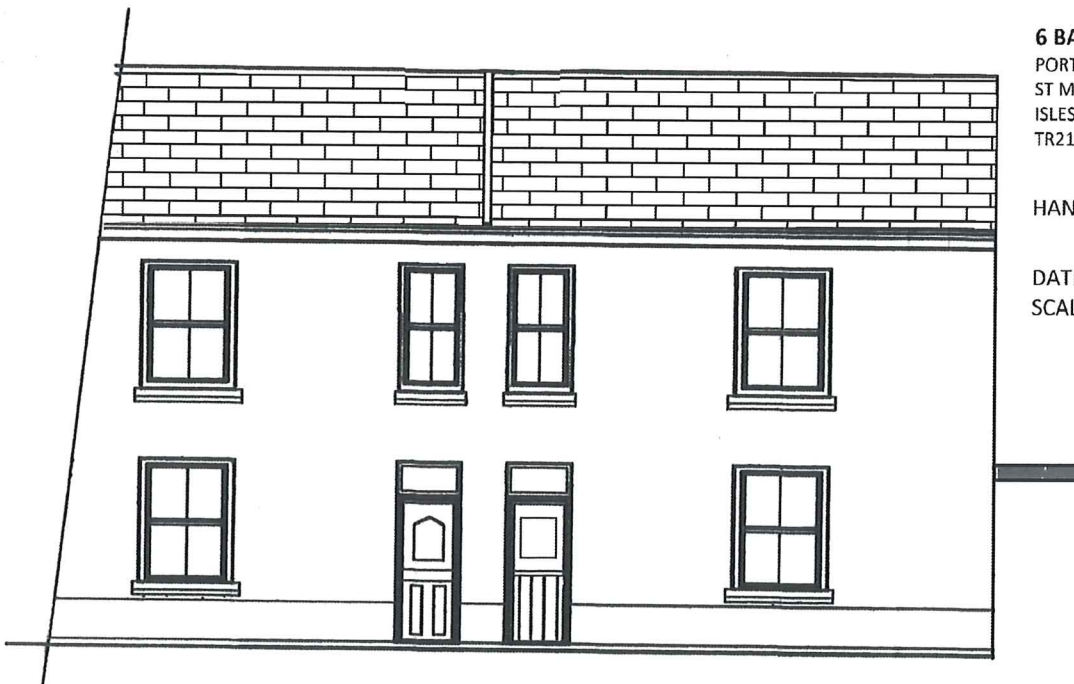

RECEIVED

By Liv Rickman at 5:45 pm, Aug 23, 2022

6 BAY VIEW TERRACE
PORTHMELLON
ST MARY'S
ISLES OF SCILLY
TR21 ONE

EXISTING South West Elevation - Front

HANNAH BARCLAY

DATE: **AUGUST 2022**
SCALE 1:100

PROPOSED

South West Elevation - Front

6 BAY VIEW TERRACE
PORTHMELLON
ST MARY'S
ISLES OF SCILLY
TR21 ONE

HANNAH BARCLAY

DATE: **AUGUST 2022**
SCALE 1:100

EXISTING North East Elevation - Rear

6 BAY VIEW TERRACE
PORTHMELLON
ST MARY'S
ISLES OF SCILLY
TR21 ONE

HANNAH BARCLAY

DATE: **AUGUST 2022**
SCALE 1:100

PROPOSED North East Elevation - Rear

6 BAY VIEW TERRACE
PORTHMELLON
ST MARY'S
ISLES OF SCILLY
TR21 ONE

HANNAH BARCLAY

DATE: **AUGUST 2022**
SCALE 1:100

EXISTING South East Elevation - Side

6 BAY VIEW TERRACE
PORTHMELLON
ST MARY'S
ISLES OF SCILLY
TR21 ONE

HANNAH BARCLAY

DATE: **AUGUST 2022**
SCALE 1:100

PROPOSED South East Elevation - Side

6 BAY VIEW TERRACE
PORTHMELLON
ST MARY'S
ISLES OF SCILLY
TR21 ONE