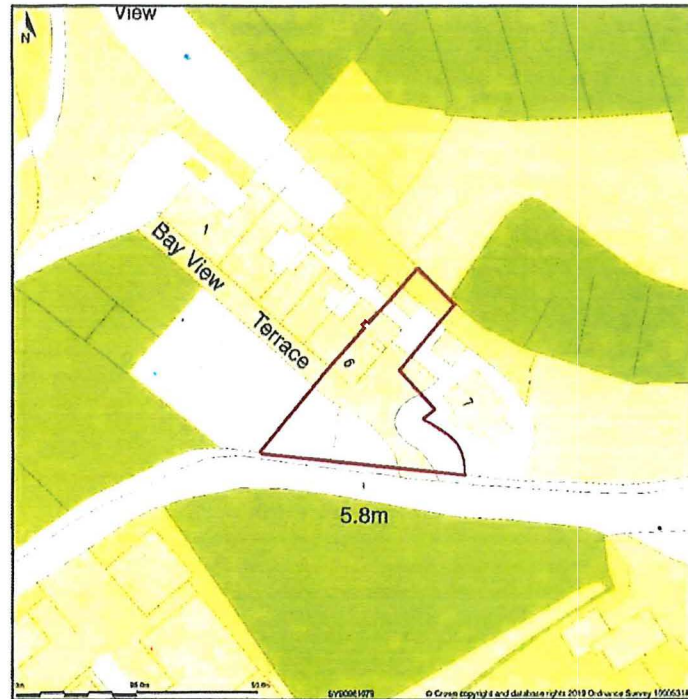

6 Bay View Terrace, Telegraph Road, Porth Mellon, St Mary s. Isles Of Scilly, TR21 0NE

The Plan shows area bounded by: 60897.33, 10725.42 91038.75, 10866.84 (at a scale of 1:1250), OSGridRef: SV60961079. The representation of a road, track or path is no evidence of a right of way. The representation of features as lines is no evidence of a property boundary.

Produced on 26th Mar 2019 from the Ordnance Survey National Geographic Database and incorporating surveyed revision available at this date. Reproduction in whole or part is prohibited without the prior permission of Ordnance Survey. © Crown copyright 2019. Supplied by www.buyaplan.co.uk a licensed Ordnance Survey partner (100053143). Unique plan reference: #00406454-92A08E