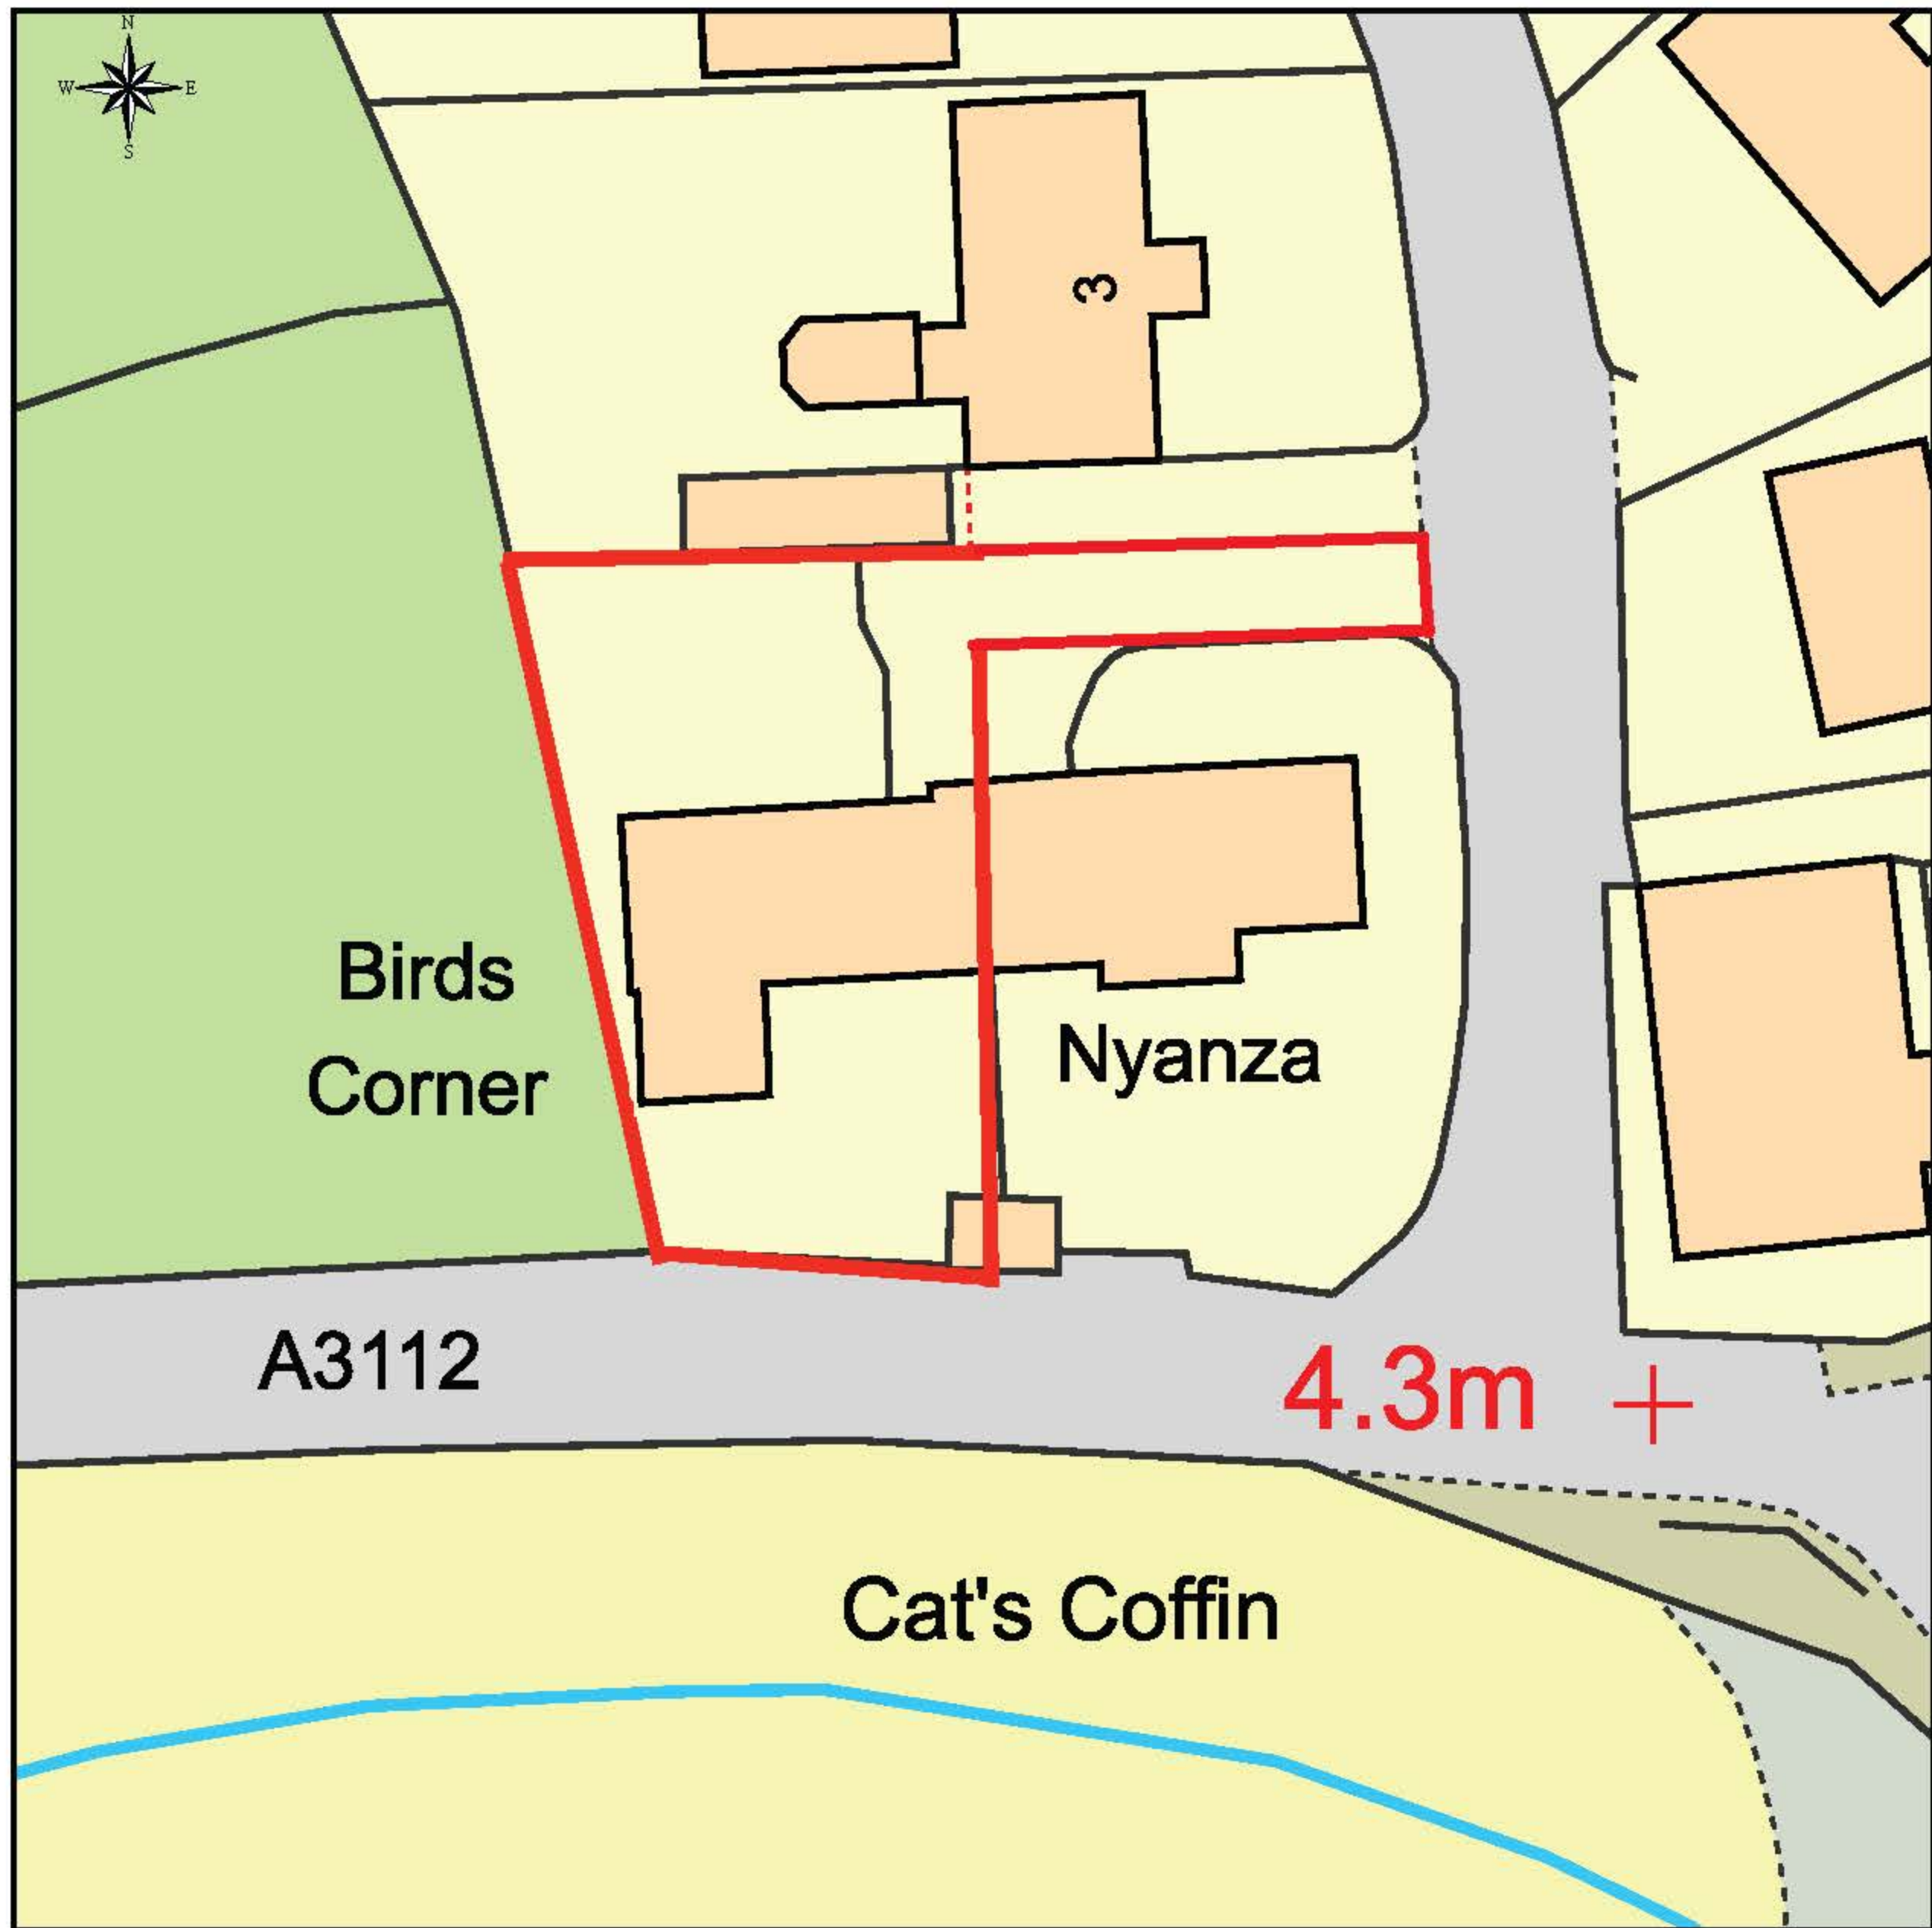

# Site Plan for Birds Corner

This Plan includes the following Licensed Data: OS MasterMap Colour PDF Site/Block Plan by the Ordnance Survey National Geographic Database and incorporating surveyed revision available at the date of production. Reproduction in whole or in part is prohibited without the prior permission of Ordnance Survey. The representation of a road, track or path is no evidence of a right of way. The representation of features, as lines is no evidence of a property boundary. © Crown copyright and database rights, 2022. Ordnance Survey 0100031673

0m 5m 10m 15m 20m 25m 30m 35m 40m

Scale: 1:500, paper size: A4

Birds Corner

Site Plan

Birds Corner

Old Town

St. MARY's

Isles of Scilly