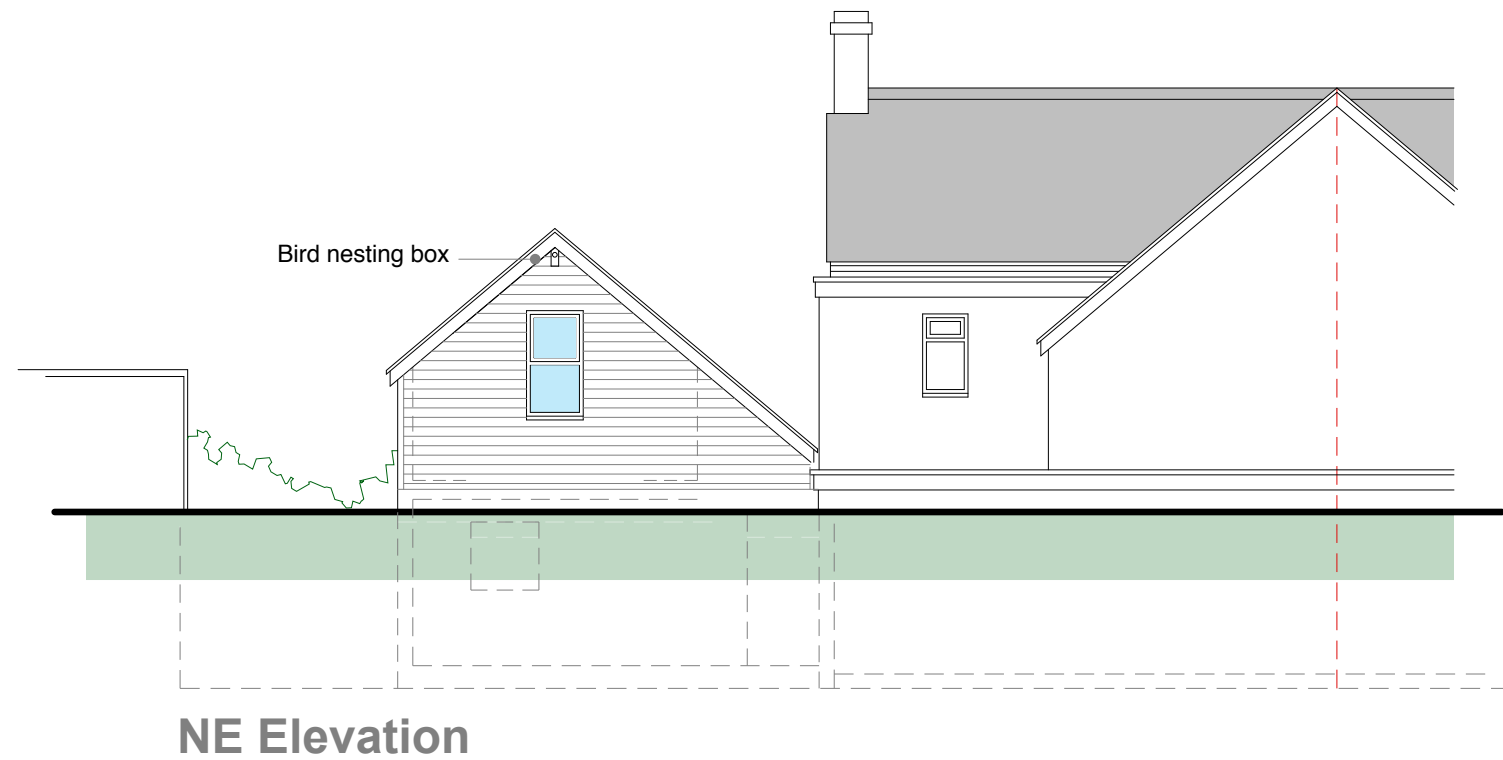

Building Materials

Roof: Grey fibre-cement slates
 External Walls: Stone grey composite re-cycled cladding to match house
 Windows and doors: Anthracite grey upvc or aluminium
 Rainwater goods: Colour-coated steel Lindab gutters and downpipes

Cladco Stone Grey composite cladding to match house

RECEIVED
 By Liv Rickman at 9:13 am, Oct 12, 2022

SW Elevation

NW Elevation

SE Elevation

PLANNING

Studio St Ives
 4 Gabriel Street
 St Ives
 TR26 2LU
 01736 798427

MIKE BRADBURY DESIGN

PZ

JOB
Reconstruction of Chalet at 6 Bayview Terrace Portmellon St. Mary's Isles of Scilly for Mike Green & Hannah Barclay

TITLE
Proposed Elevations

DRNG. NO. REVISION
2018-P05

SCALE DATE
1:50 @ A1 1:100 @ A3 May 2022