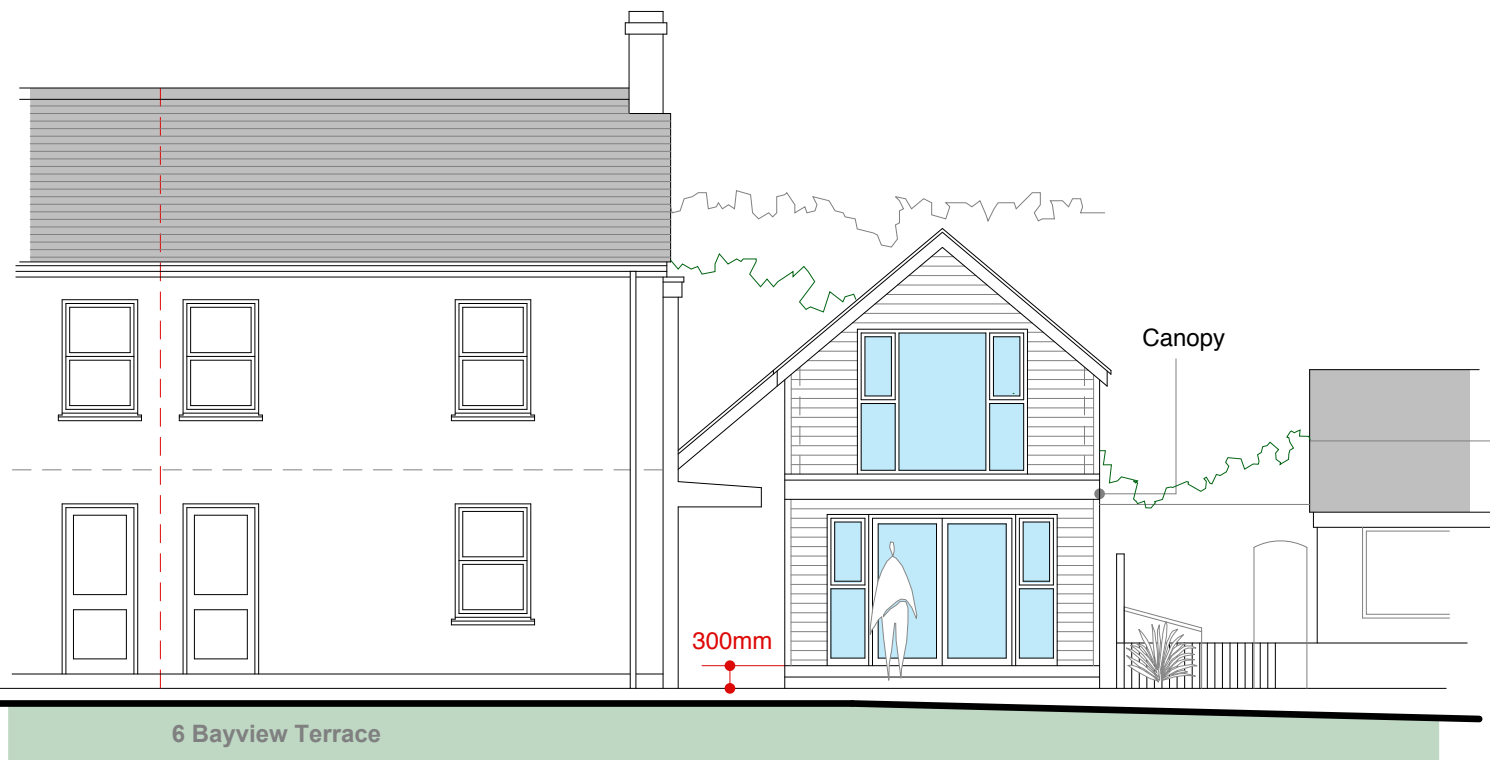

Building Materials

Roof: Grey fibre-cement slates
 External Walls: Stone grey composite re-cycled cladding to match house
 Windows and doors: Anthracite grey upvc or aluminium
 Rainwater goods: Colour-coated steel Lindab gutters and downpipes

Cladco Stone Grey composite cladding to match house

RECEIVED
 By Liv Rickman at 9:13 am, Oct 12, 2022

SW Elevation

NW Elevation

SE Elevation

PLANNING

Studio St Ives
 4 Gabriel Street
 St Ives
 TR26 2LU
 01736 798427

MIKE BRADBURY DESIGN

PZ

JOB
Reconstruction of Chalet at 6 Bayview Terrace Portmellon St. Mary's Isles of Scilly for Mike Green & Hannah Barclay

TITLE
Proposed Elevations

DRNG. NO. REVISION
2018-P05

SCALE DATE
1:50 @ A1 1:100 @ A3 May 2022