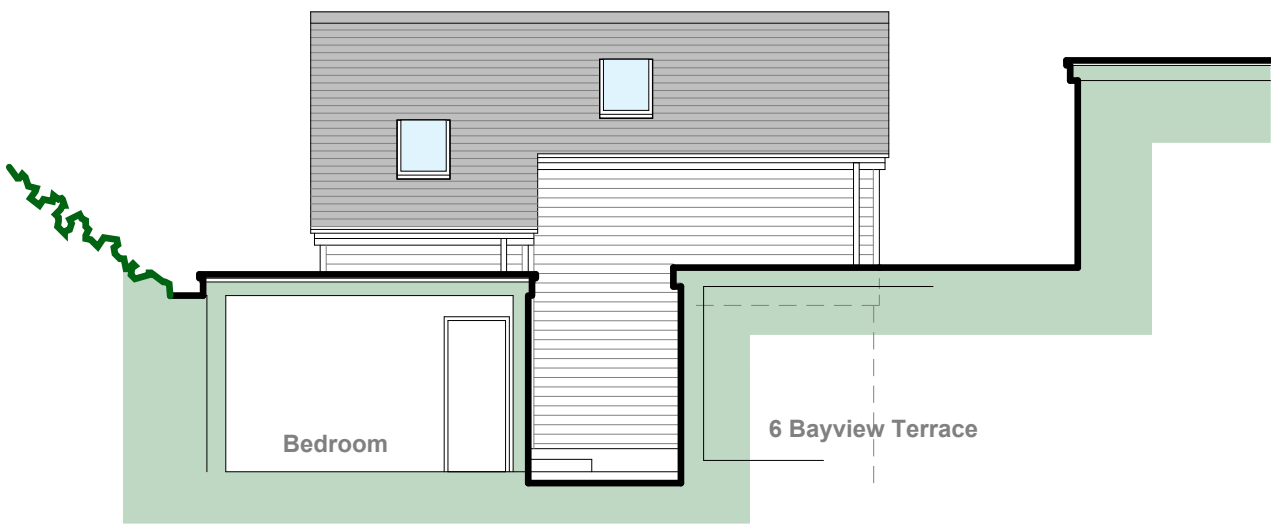

Building Materials

Roof: Grey fibre-cement slates
 External Walls: Stone grey composite re-cycled cladding to match house
 Windows and doors: Anthracite grey upvc or aluminium
 Rainwater goods: Colour-coated steel Lindab gutters and downpipes

Cladco Stone Grey composite cladding to match house

RECEIVED
 By Liv Rickman at 9:13 am, Oct 12, 2022

SW Elevation

NW Elevation

SE Elevation

PLANNING

Studio St Ives
 4 Gabriel Street
 St Ives
 TR26 2LU
 01736 798427

MIKE BRADBURY DESIGN

PZ

JOB
Reconstruction of Chalet at 6 Bayview Terrace Portmellon St. Mary's Isles of Scilly for Mike Green & Hannah Barclay

TITLE
Proposed Elevations

DRNG. NO. REVISION
2018-P05

SCALE DATE
1:50 @ A1 1:100 @ A3 May 2022