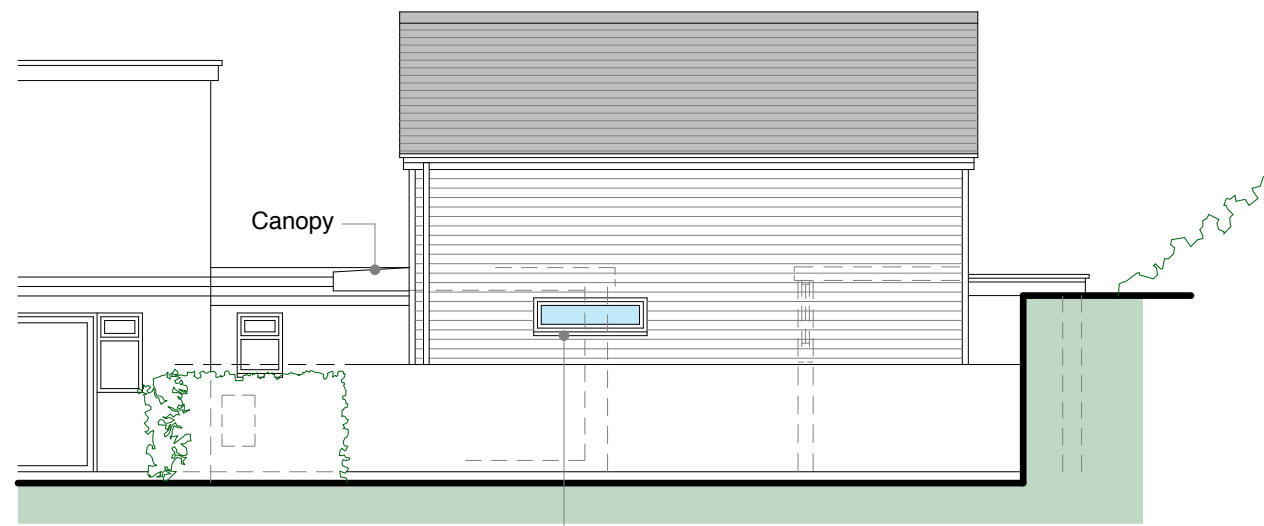

Cladco Stone Grey composite cladding to match house

RECEIVED
 By Liv Rickman at 9:13 am, Oct 12, 2022

SW Elevation

NW Elevation

SE Elevation

PLANNING

Studio St Ives
 4 Gabriel Street
 St Ives
 TR26 2LU
 01736 798427

MIKE BRADBURY DESIGN

PZ

JOB
Reconstruction of Chalet at 6 Bayview Terrace Portmellon St. Mary's Isles of Scilly for Mike Green & Hannah Barclay

TITLE
Proposed Elevations

DRNG. NO. REVISION
2018-P05

SCALE DATE
1:50 @ A1 1:100 @ A3 May 2022