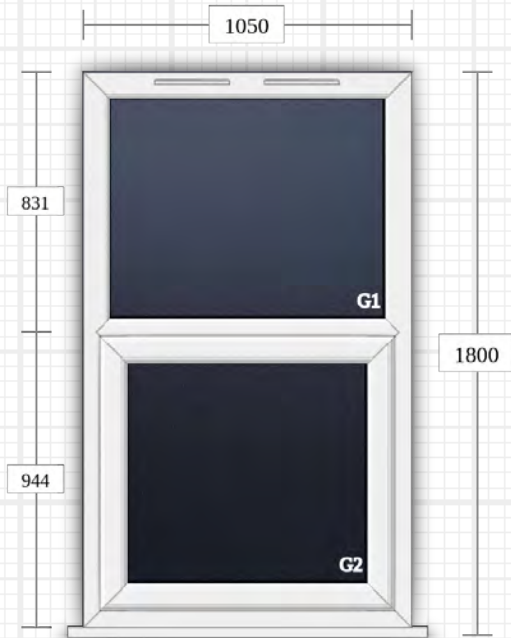

Glass: Double Glazed (Toughened) - Black Spacer - Clear

Technical detail: 4 - Bedroom - Supply & Fit - Remove & replace

Quantity: 1

☀ Viewed from outside

💡 Viewed from inside

Casement

- Frame: Large Ovolo
- Sash: Standard Ovolo
- Transom: Standard Ovolo
- Bead: Ovolo
- Cill: Standard
- Frame Joint Type: Welded
- Sash Joint Type: Welded