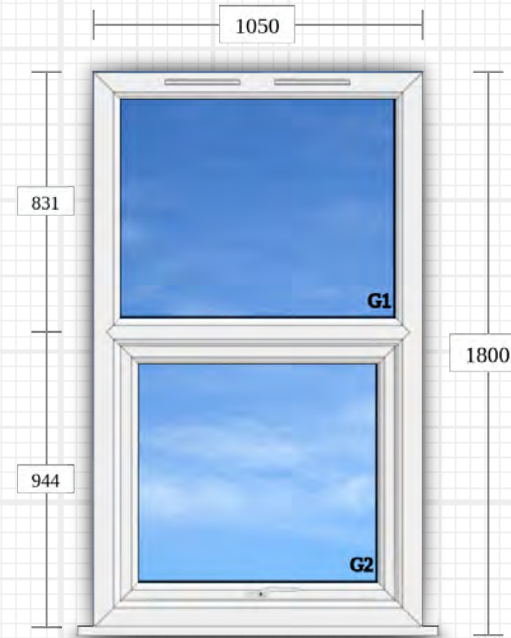

Glass: Double Glazed (Toughened) - Black Spacer - Clear

Technical detail: 4 - Bedroom - Supply & Fit - Remove & replace

Quantity: 1

☀ Viewed from outside

💡 Viewed from inside

Casement

- Frame: Large Ovolo
- Sash: Standard Ovolo
- Transom: Standard Ovolo
- Bead: Ovolo
- Cill: Standard
- Frame Joint Type: Welded
- Sash Joint Type: Welded