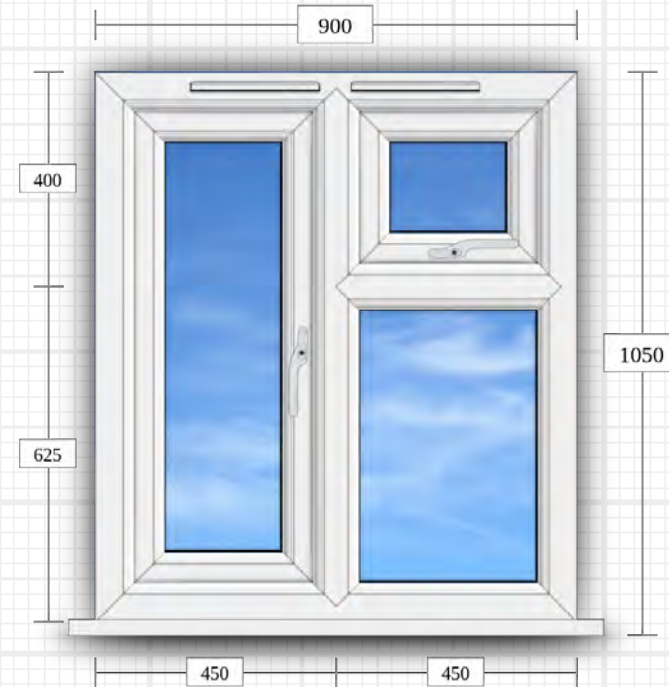

☀ Viewed from outside

💡 Viewed from inside

Casement

Frame: Standard Ovolo
Sash: Standard Ovolo
Transom: Standard Ovolo
Mullion: Standard Ovolo
Bead: Ovolo
Cill: Standard
Frame Joint Type: Welded
Sash Joint Type: Welded

Quantity: 1

☀ Viewed from outside

💡 Viewed from inside

Casement

Frame: Standard Ovolo
Sash: Standard Ovolo
Transom: Standard Ovolo
Mullion: Standard Ovolo
Bead: Ovolo
Cill: Standard
Frame Joint Type: Welded
Sash Joint Type: Welded