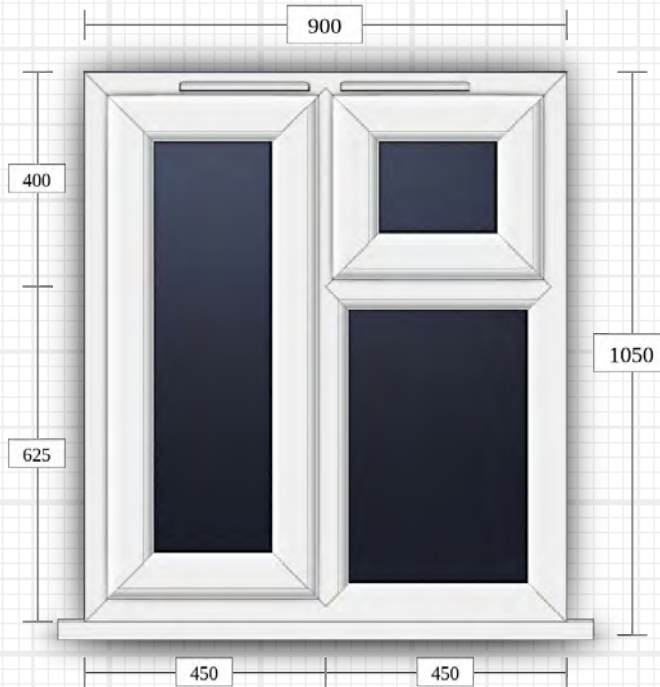

Notes:

ORDER CONF- To supply and install 4x casement windows and 1x door with side screen. All frames are white both sides. Includes Fire rated Kitchen window with Georgian wire glass. Door and side screen have been re-designed with panels along the bottom and obscure glass in the top. No Georgian bars.

☀ Viewed from outside

💡 Viewed from inside

Casement

Frame: Standard Ovolo
Sash: Standard Ovolo
Transom: Standard Ovolo
Mullion: Standard Ovolo
Bead: Ovolo
Cill: Standard
Frame Joint Type: Welded
Sash Joint Type: Welded