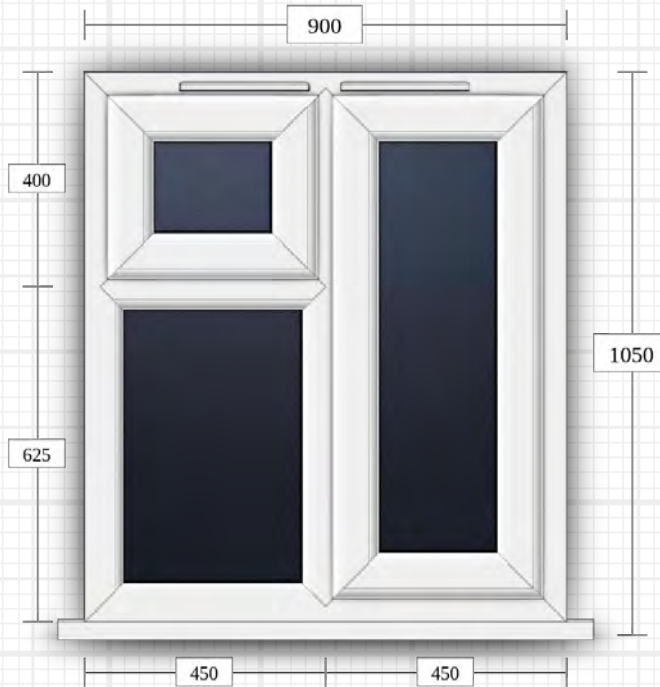

☀ Viewed from outside

💡 Viewed from inside

Casement

Frame: Standard Ovolo
Sash: Standard Ovolo
Transom: Standard Ovolo
Mullion: Standard Ovolo
Bead: Ovolo
Cill: Standard
Frame Joint Type: Welded
Sash Joint Type: Welded

Colour: Smooth White

Profile Trickle Vent: Small Match Finish
Window Handle: Connoisseur White

Glass: Double Glazed (Annealed) - Black Spacer - Clear

Technical detail: 2 - Kitchen 2 - Supply & Fit - Remove & replace

Quantity: 1

☀ Viewed from outside

💡 Viewed from inside

Casement

Frame: Standard Ovolo
Sash: Standard Ovolo
Transom: Standard Ovolo
Mullion: Standard Ovolo
Bead: Ovolo
Cill: Standard
Frame Joint Type: Welded
Sash Joint Type: Welded