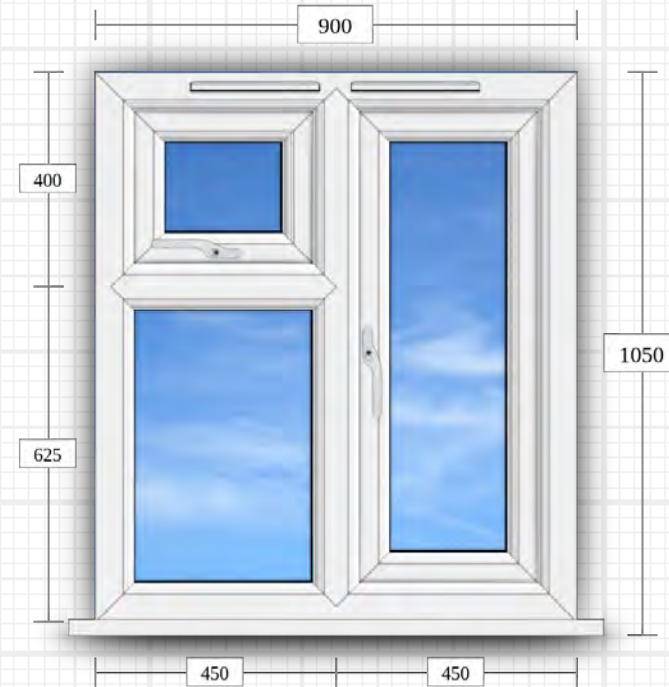

Notes:

ORDER CONF- To supply and install 4x casement windows and 1x door with side screen. All frames are white both sides. Includes Fire rated Kitchen window with Georgian wire glass. Door and side screen have been re-designed with panels along the bottom and obscure glass in the top. No Georgian bars.

☀ Viewed from outside

💡 Viewed from inside

Casement

Frame: Standard Ovolo
Sash: Standard Ovolo
Transom: Standard Ovolo
Mullion: Standard Ovolo
Bead: Ovolo
Cill: Standard
Frame Joint Type: Welded
Sash Joint Type: Welded