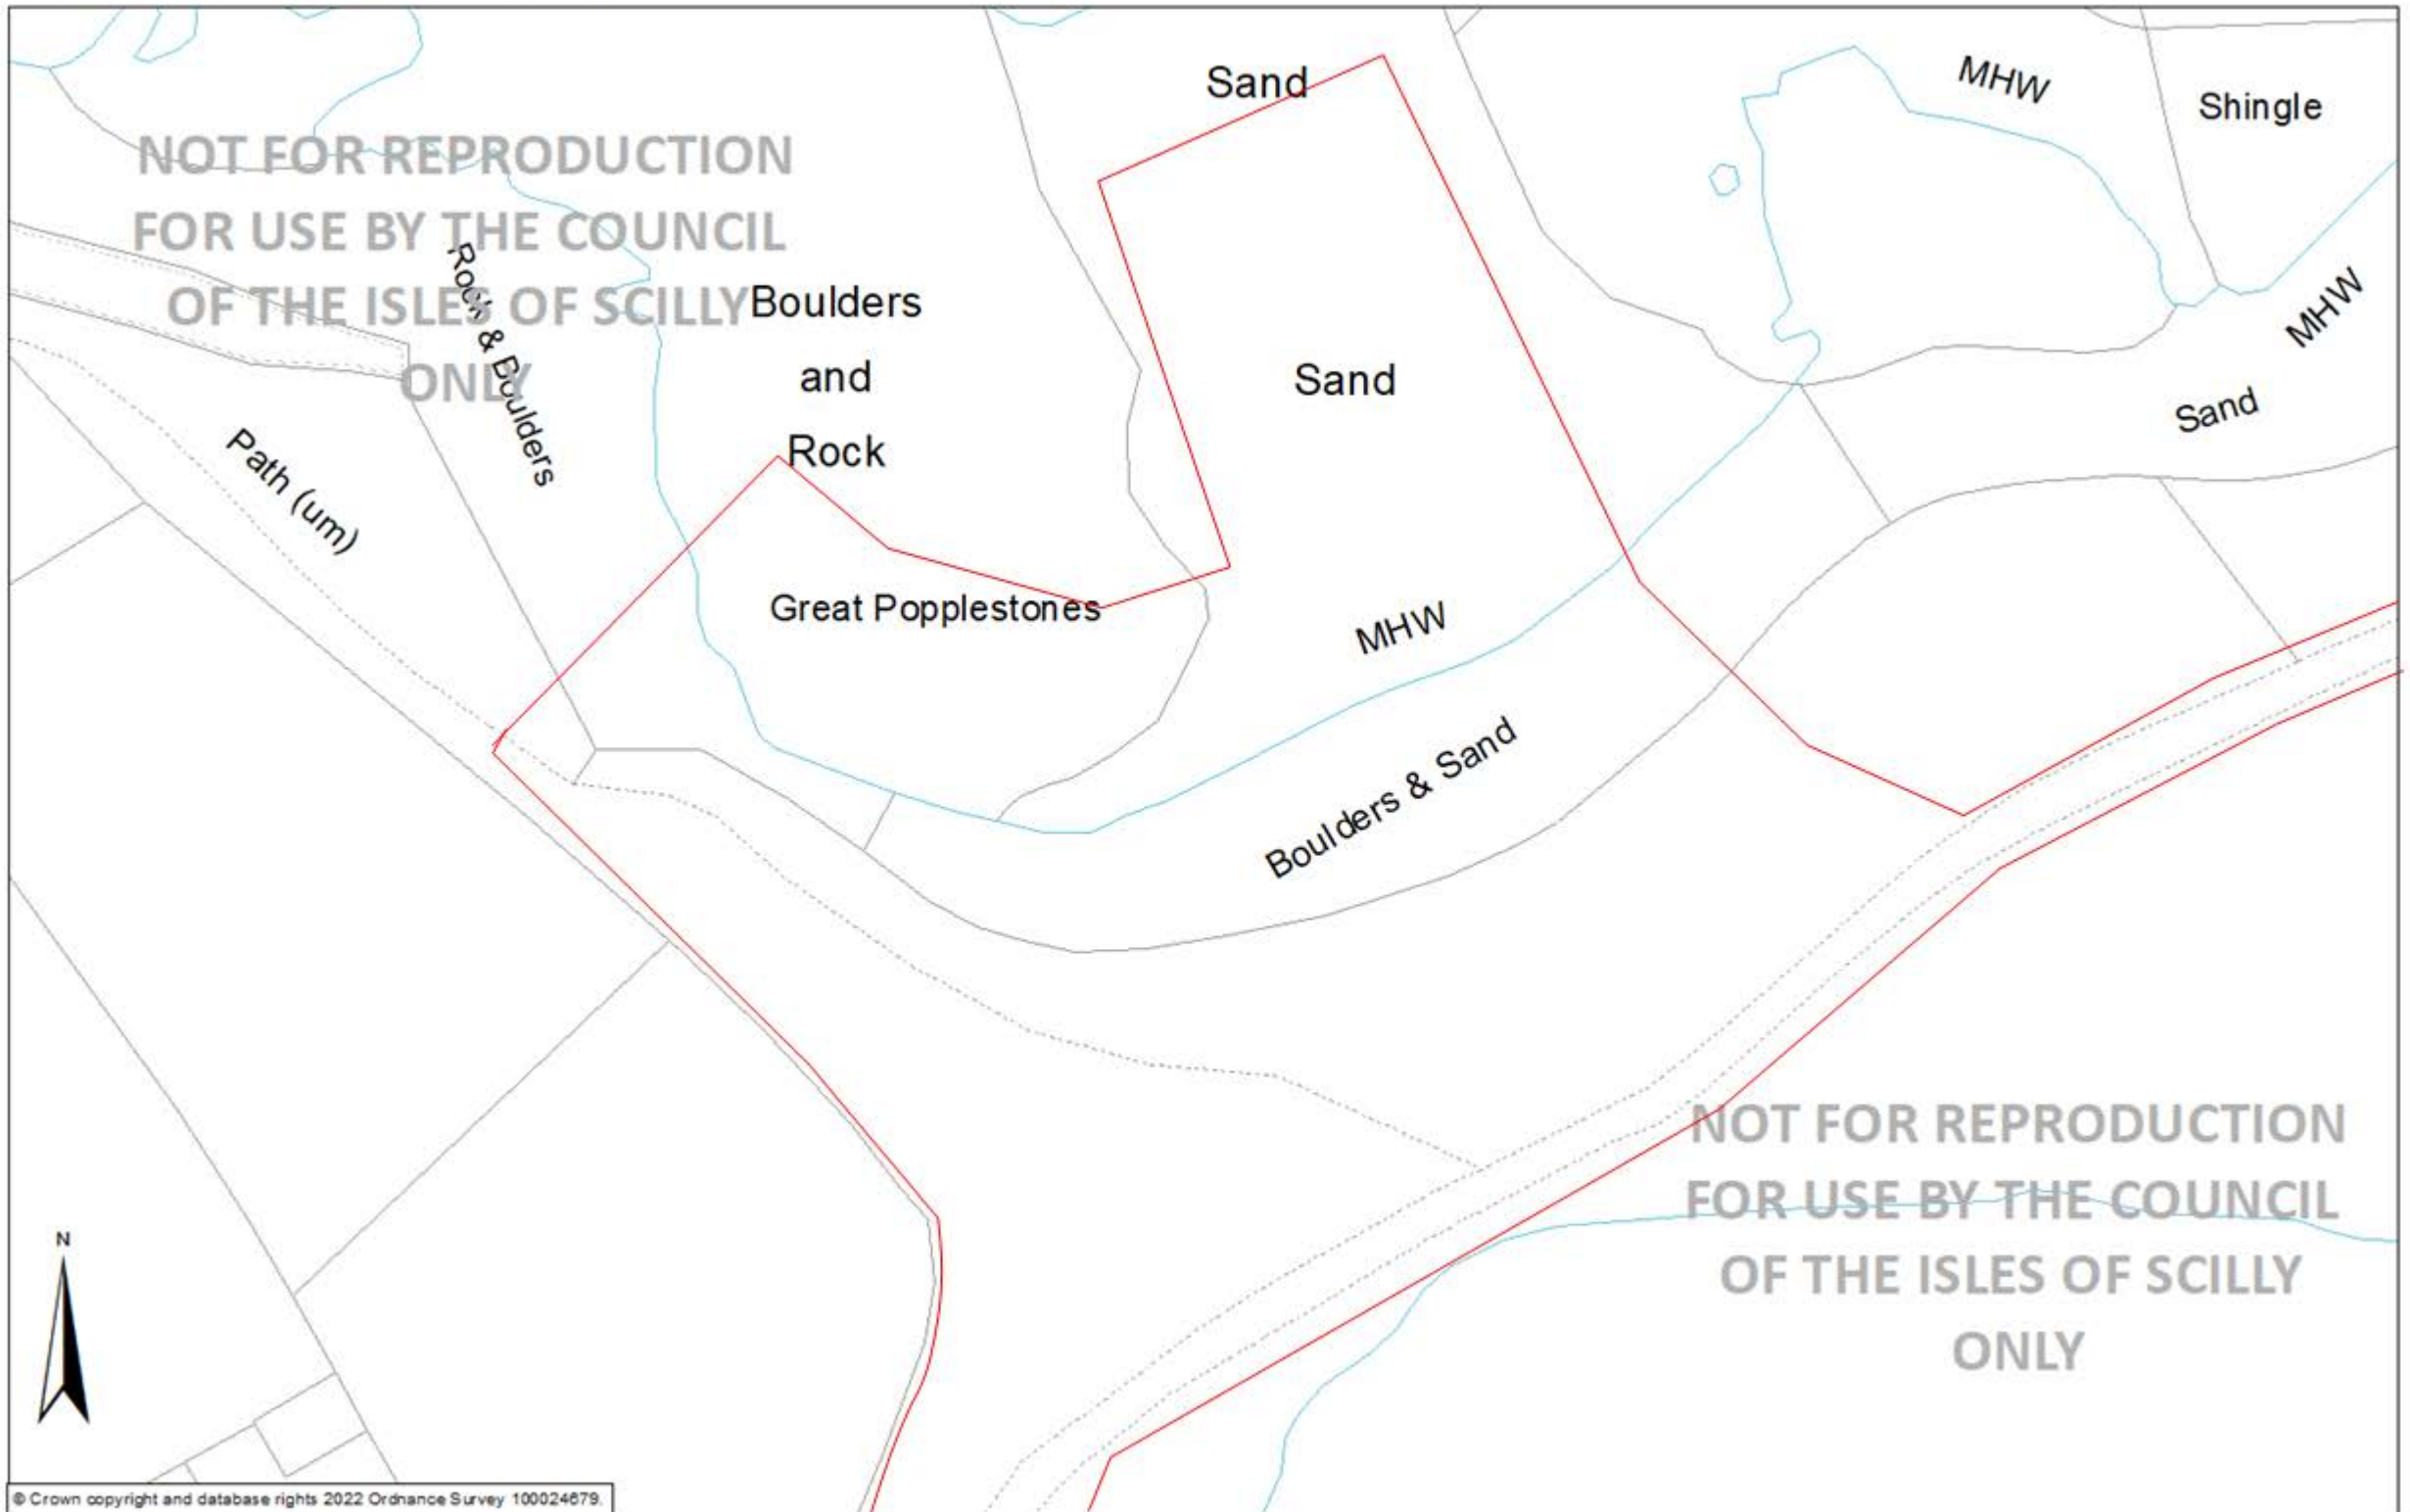

BLOCK PLAN - B3

Great Popplestones South, Bryher

RECEIVED

By Lisa Walton at 12:58 pm, Oct 31, 2022

© Crown copyright and database rights 2022 Ordnance Survey 100024679.

1:500 @A3 0 2.5 5 10 15 20 25 Meters