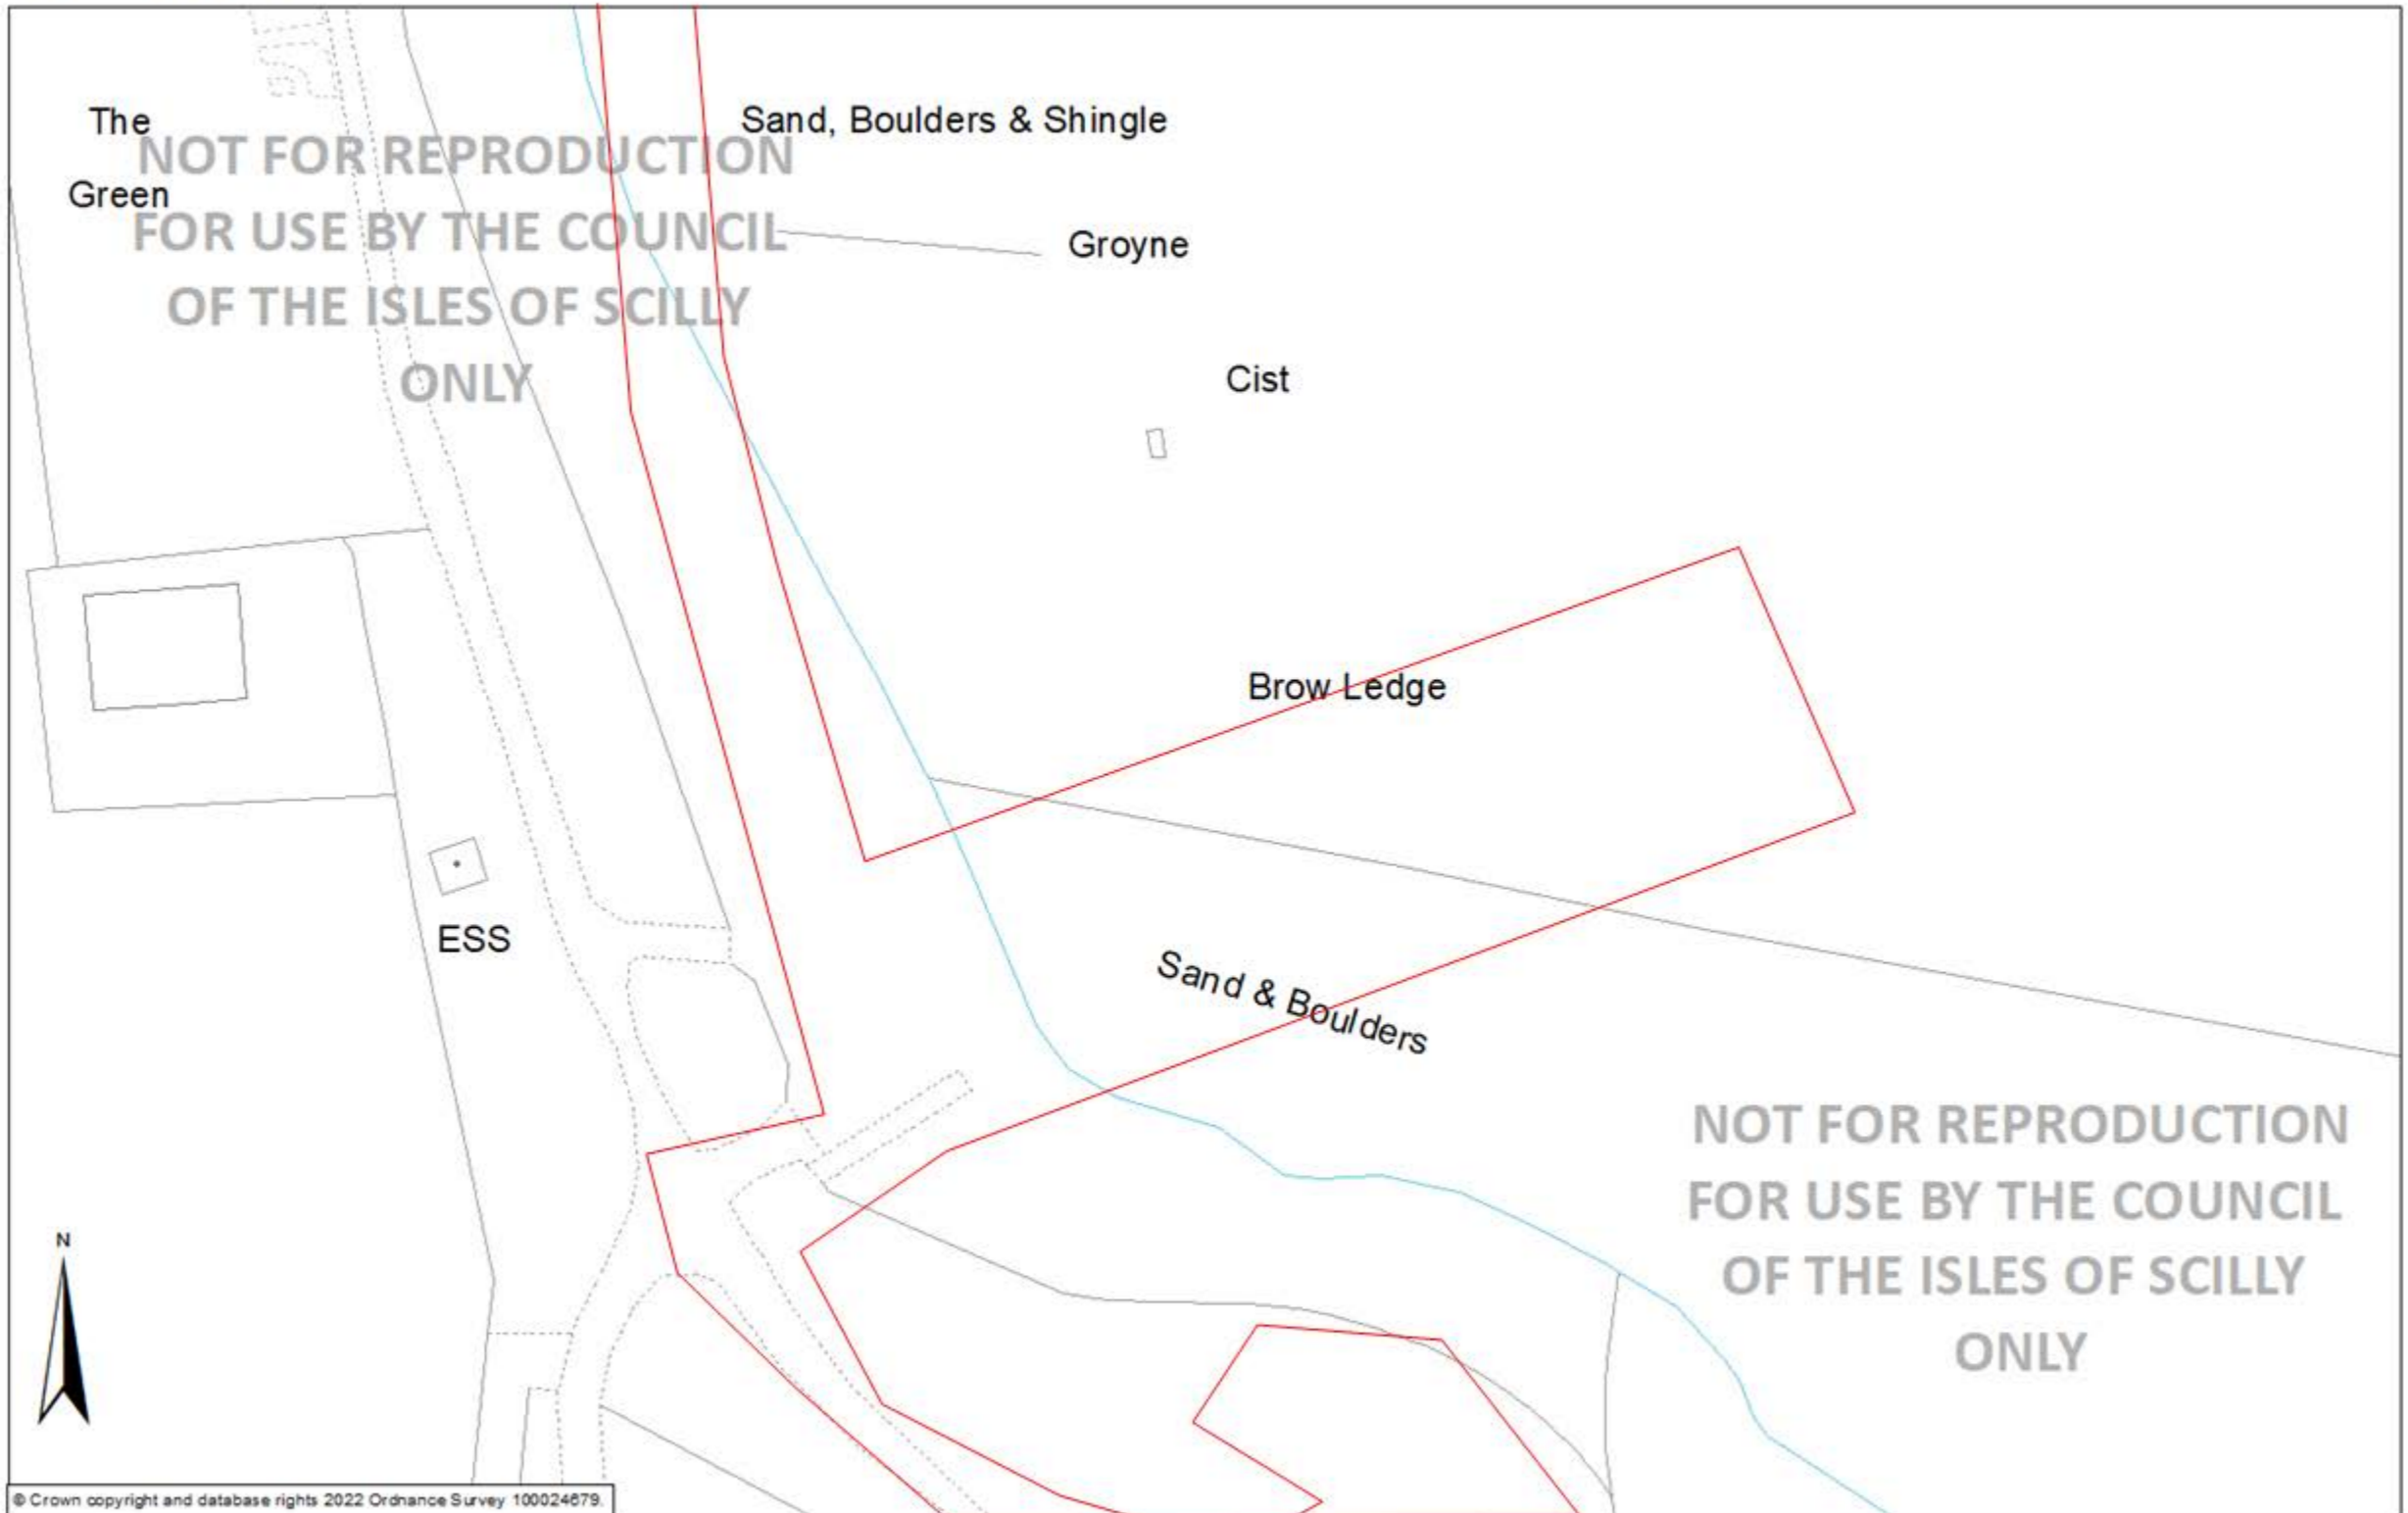

**BLOCK PLAN - B7**  
**Green Bay, Bryher**

**RECEIVED**  
By Lisa Walton at 12:56 pm, Oct 31, 2022

© Crown copyright and database rights 2022 Ordnance Survey 100024679.

1:500 @A3 0 2.5 5 10 15 20 25 Meters