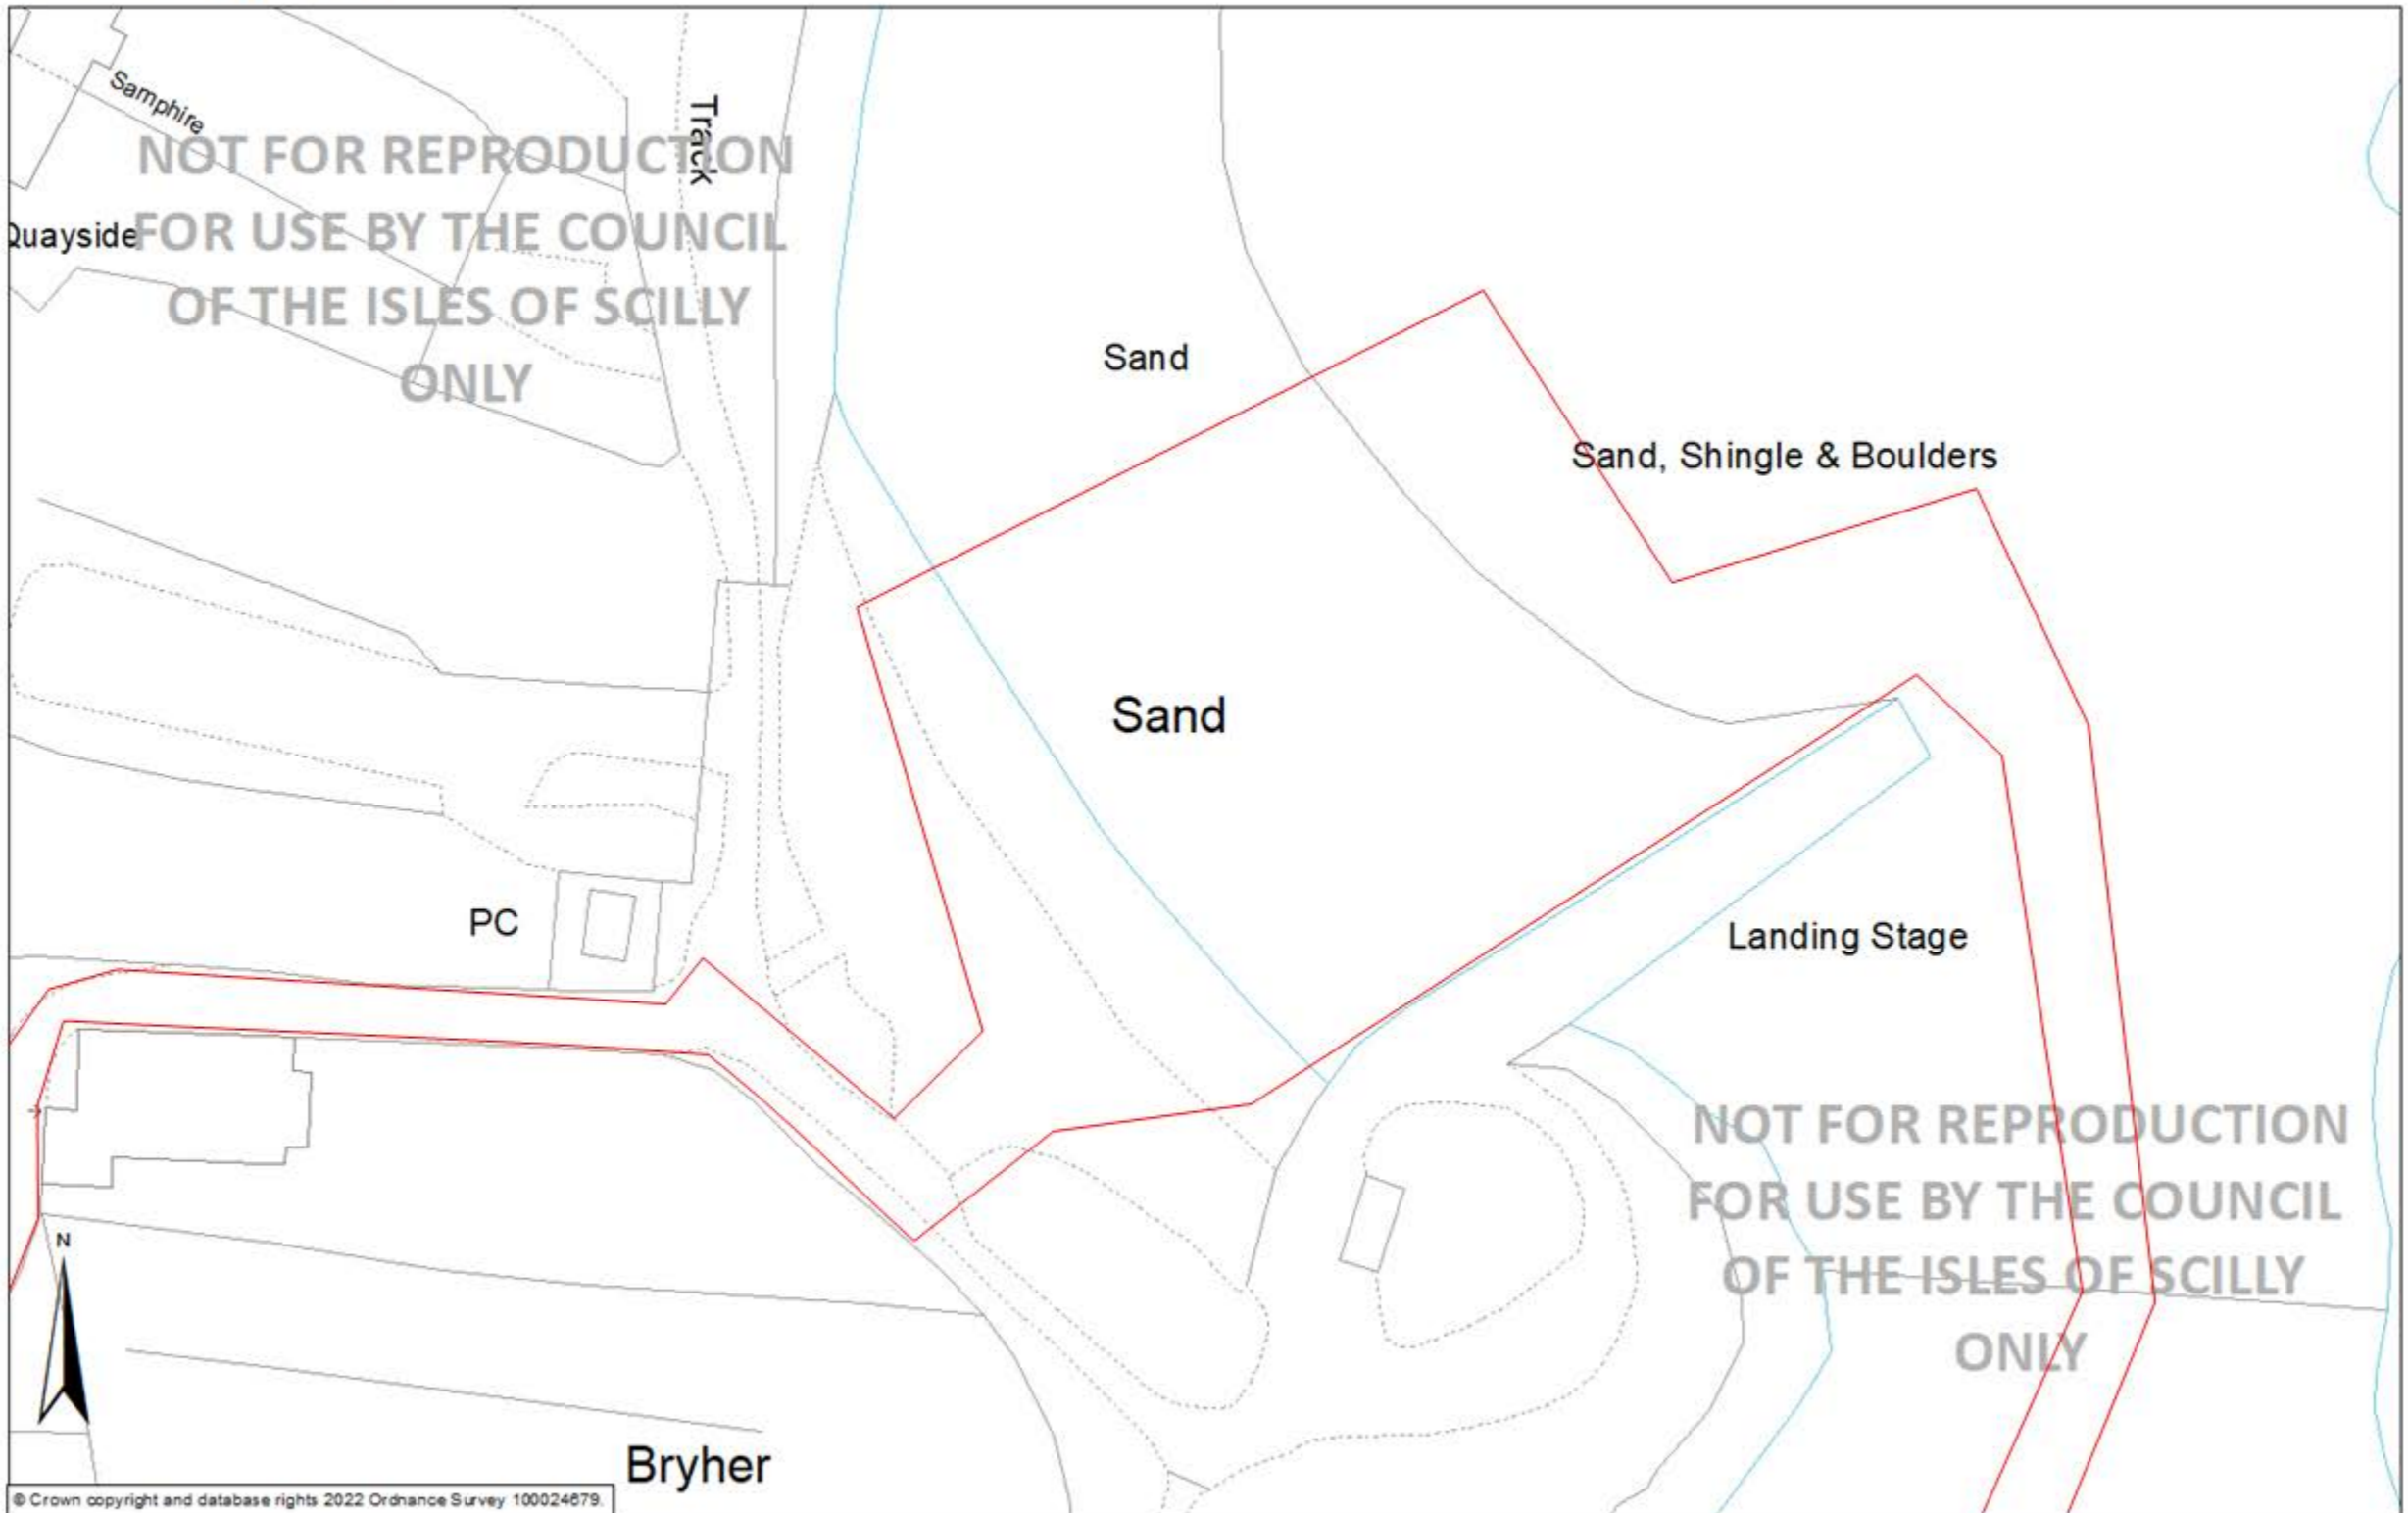

BLOCK PLAN - B8
Church Quay, Bryher

© Crown copyright and database rights 2022 Ordnance Survey 100024679.

1:500 @A3 0 2.5 5 10 15 20 25 Meters

For use and reproduction by the Council of the Isles of Scilly only.
Council of the Isles of Scilly, Town Hall, The Parade, St Mary's, Isles of Scilly, TR21 0LW