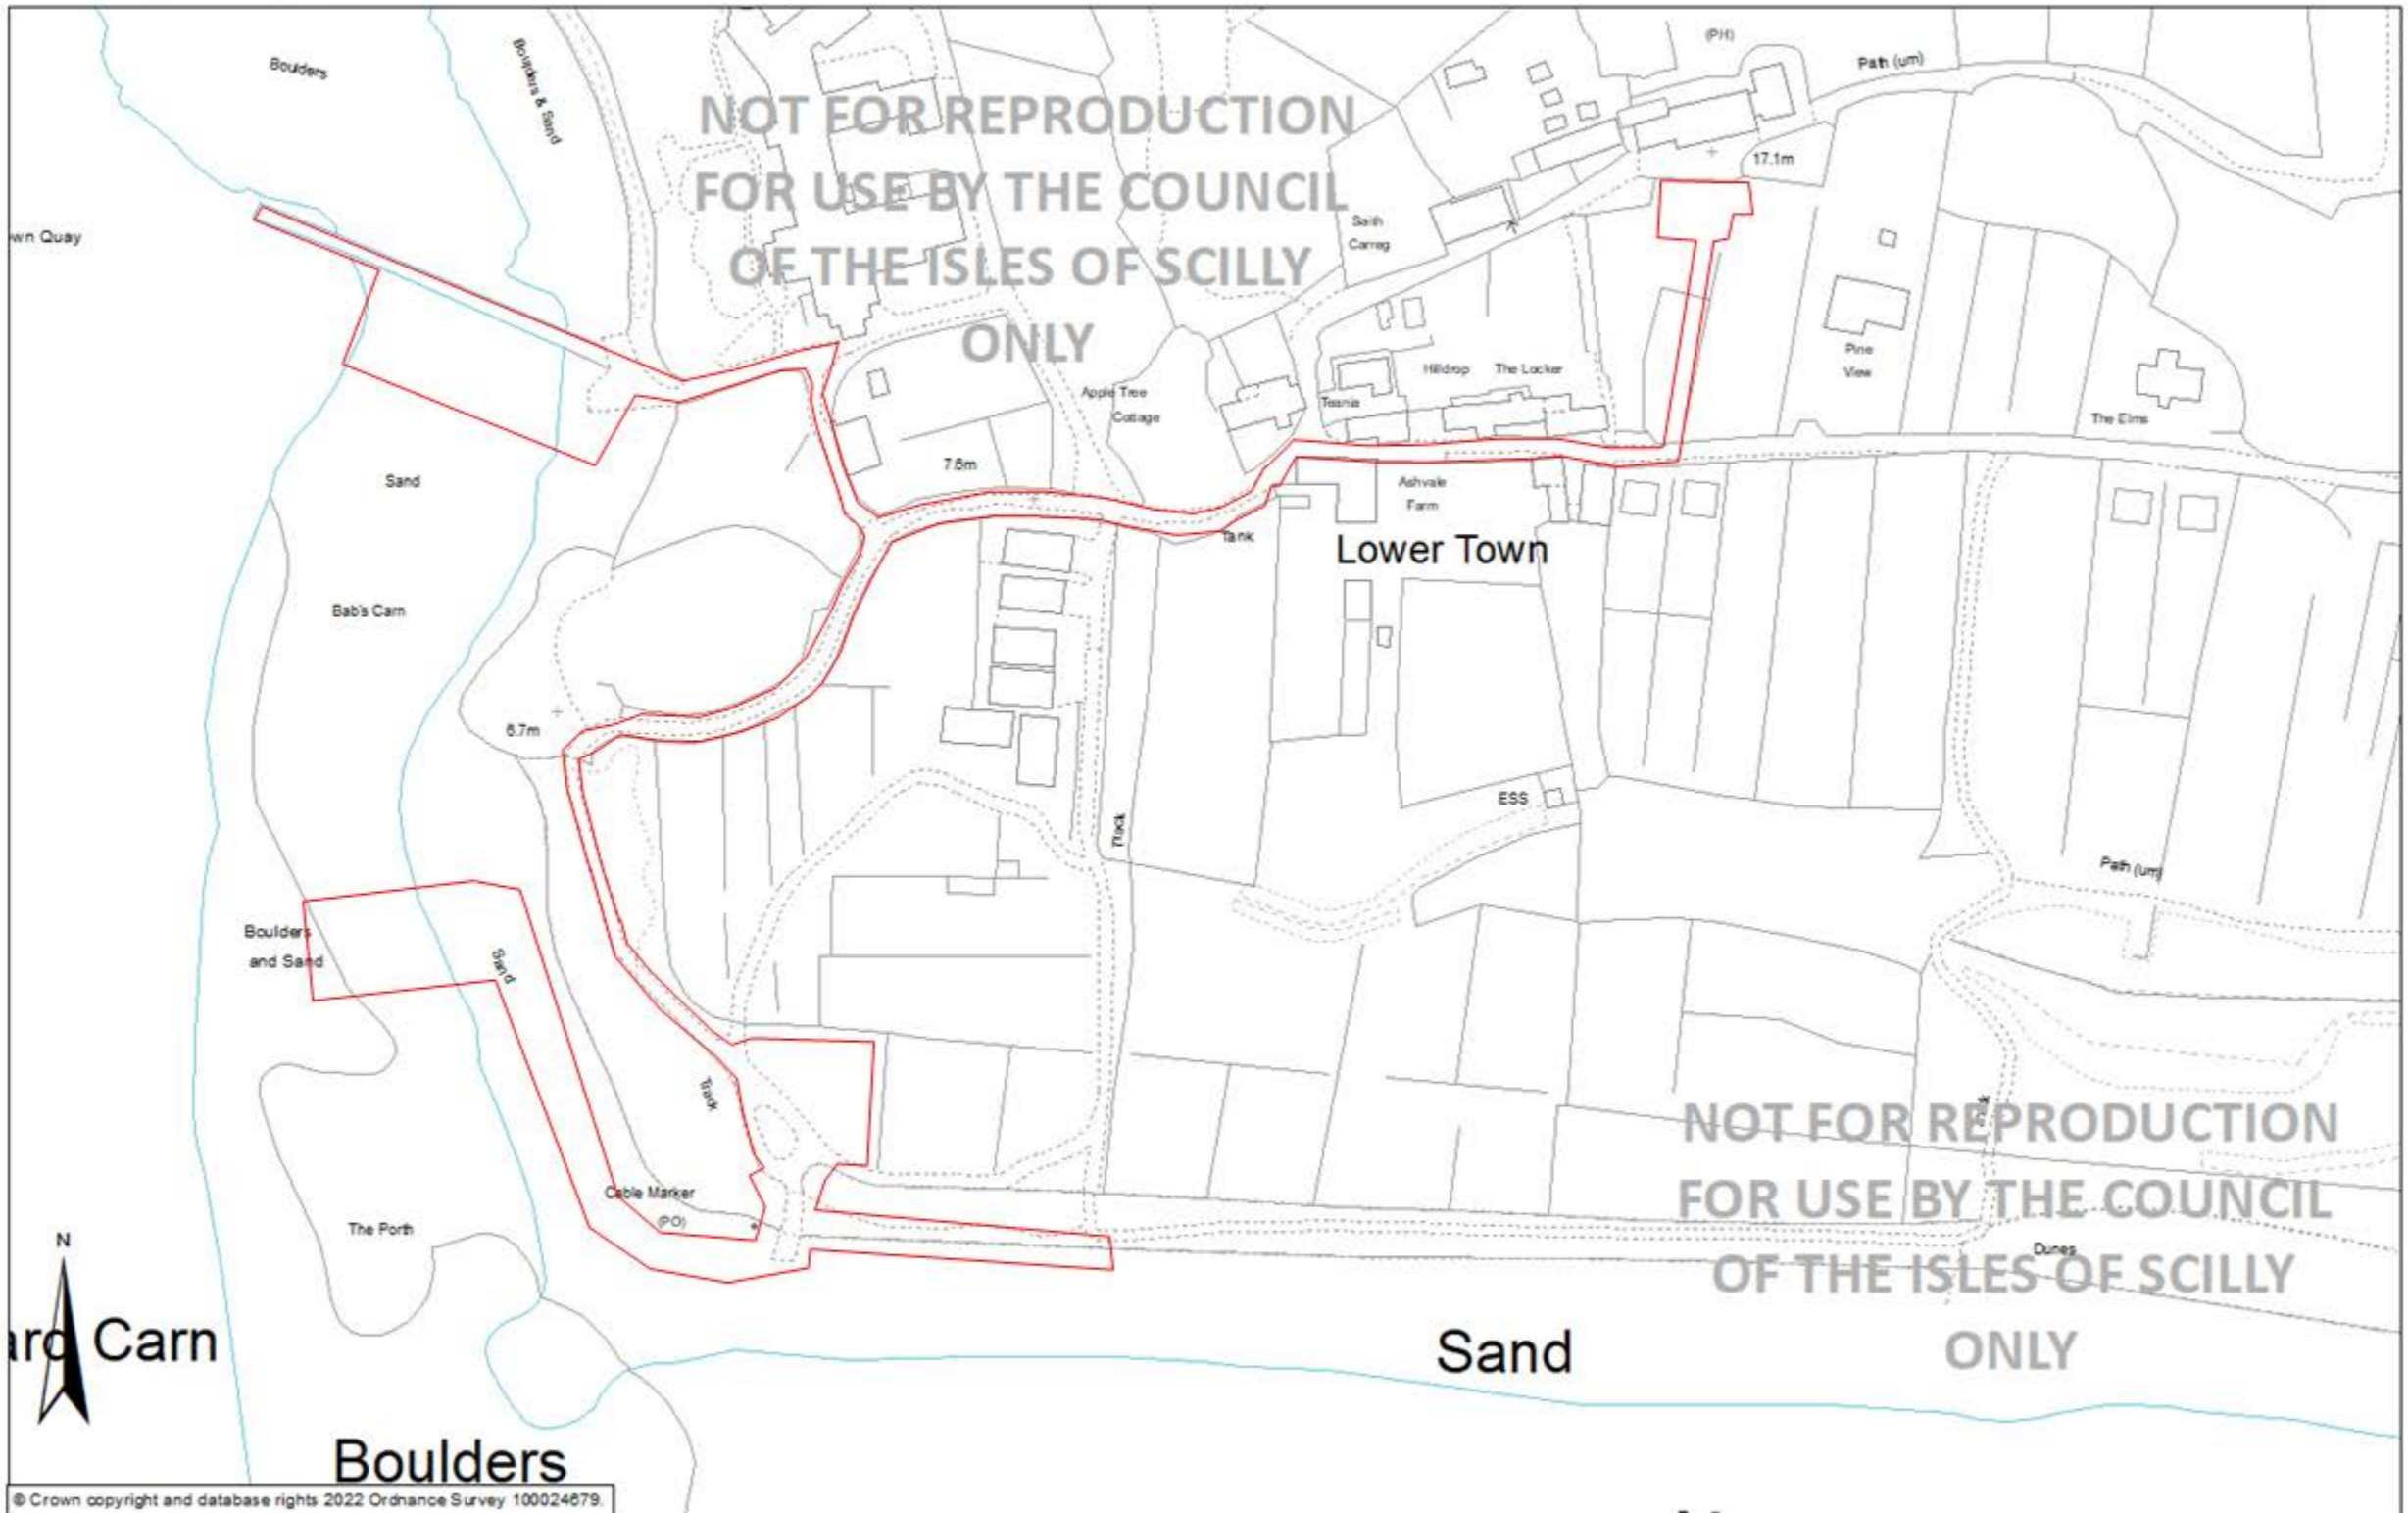

LOCATION PLAN - SM1250
Lower Town, St Martins

RECEIVED
By Lisa Walton at 4:28 pm, Oct 31, 2022

© Crown copyright and database rights 2022 Ordnance Survey 100024679.

1:1,250 @A3 0 5 10 20 30 40 50 Meters

For use and reproduction by the Council of the Isles of Scilly only.
Council of the Isles of Scilly, Town Hall, The Parade, St Mary's, Isles of Scilly, TR21 0LW