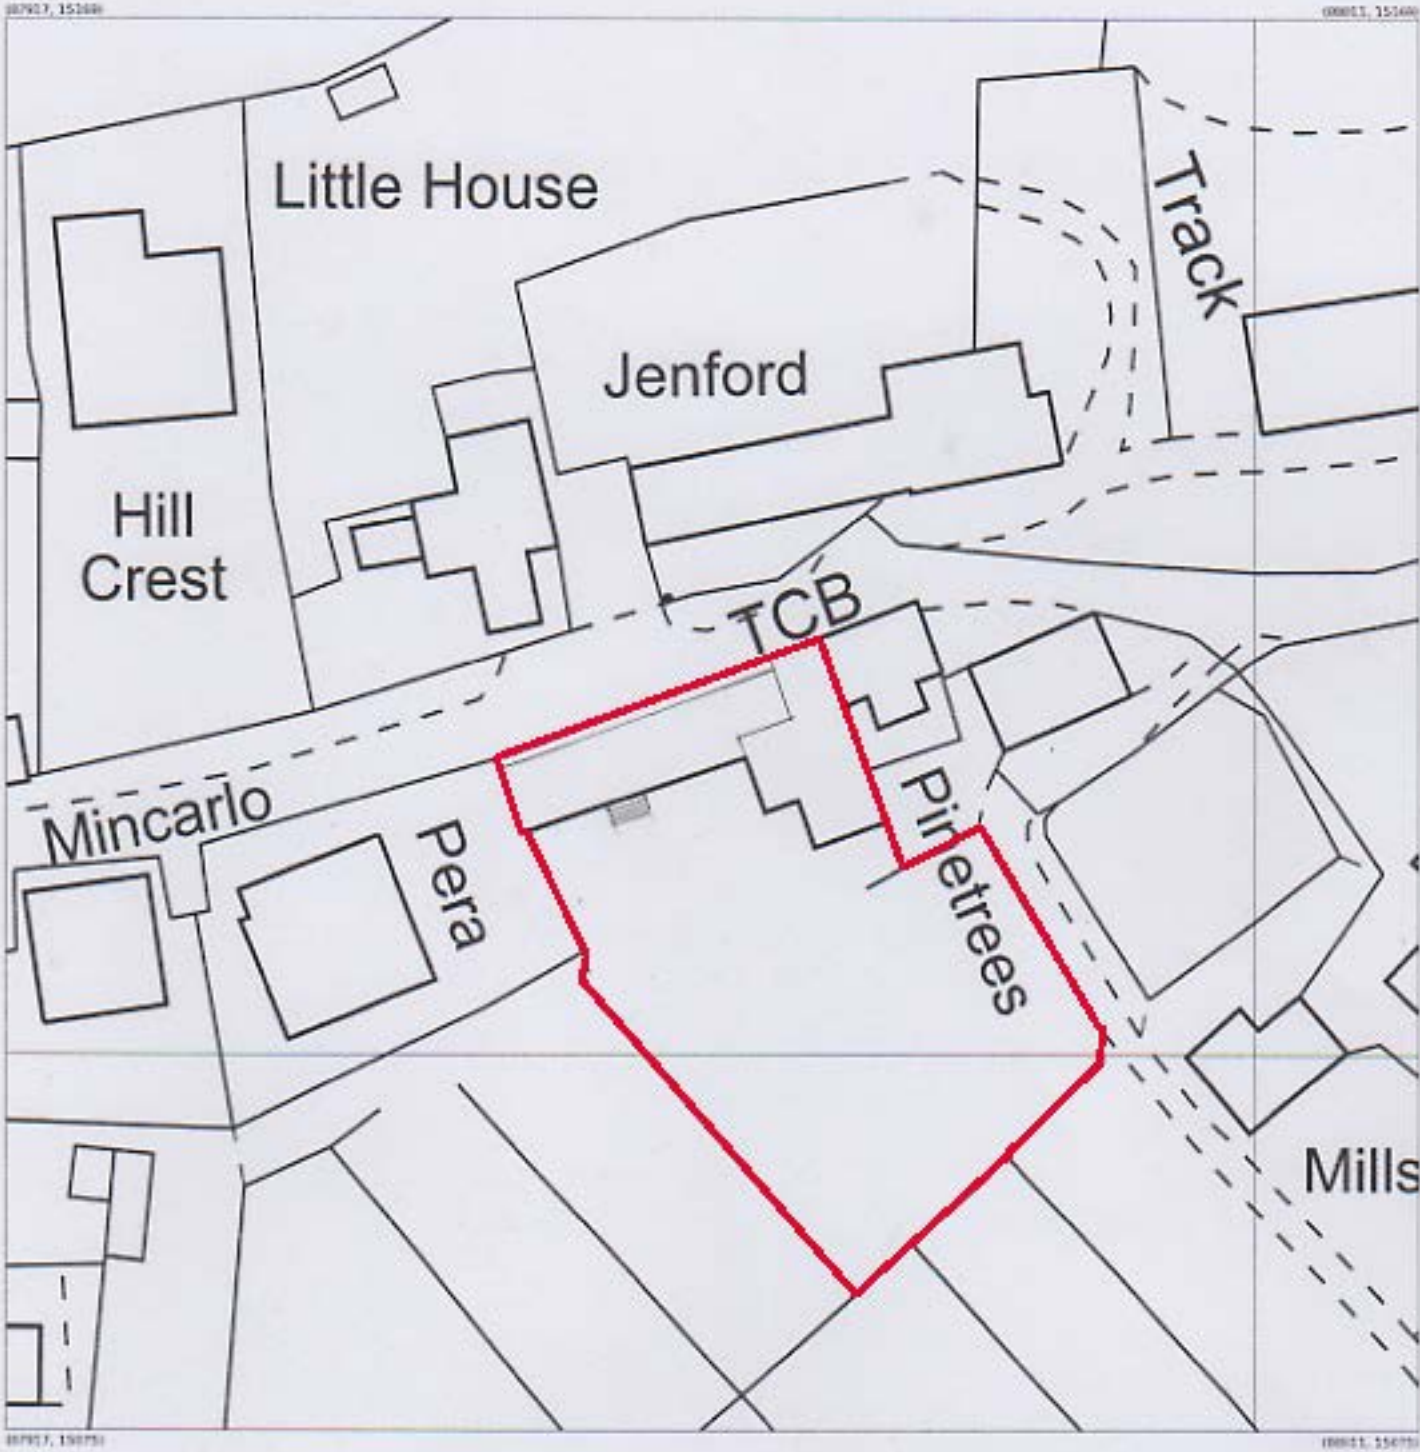

RECEIVED
By A King at 11:00 am, Jan 26, 2023

Produced 01 Dec 2017 from the Ordnance Survey MasterMap (Topography) Database and incorporating surveyed revision available at this date.

The representation of a road, track or path is no evidence of a right of way. The representation of features as lines is no evidence of a property boundary.

Supplied by: Stanfords 01 Dec 2017
Licence: © Crown Copyright and database rights 2017 OS100035409
Order Licence Reference: OI183486
Centre coordinates: 87964 15122

Pine Trees, Bryher, Isles Of Scilly
TR23 OPR
BLOCK PLAN
2091.09.