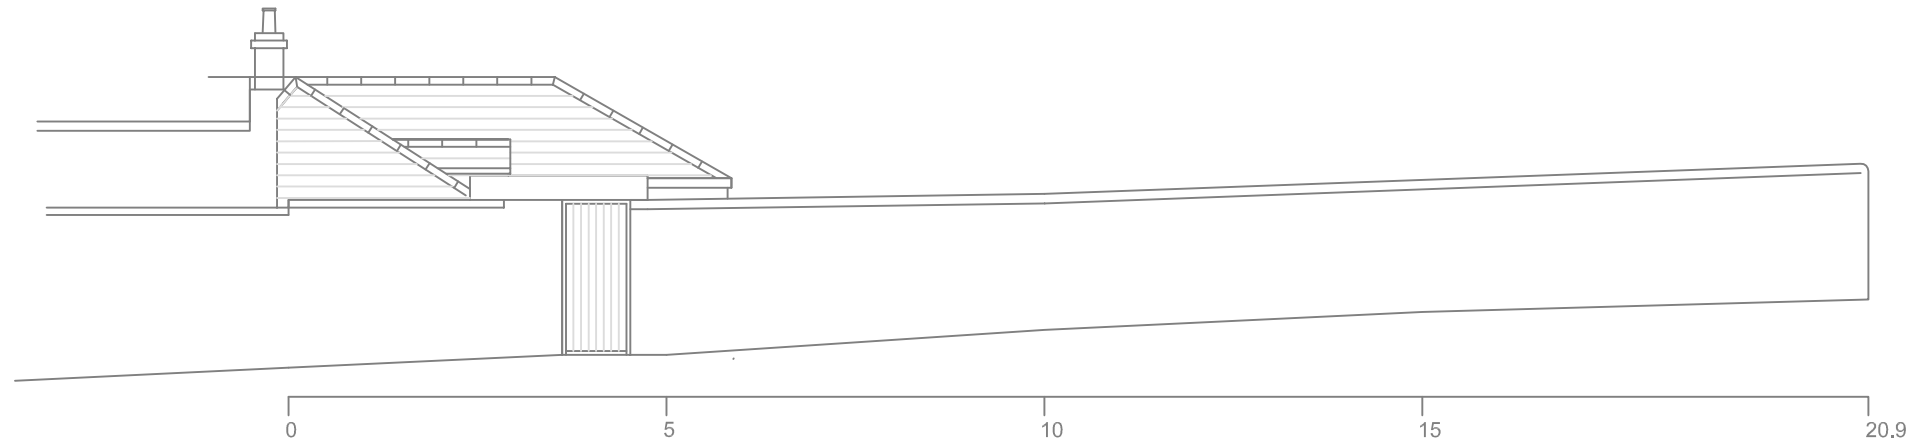

RECEIVED

By Liv Rickman at 1:02 pm, Jan 25, 2023

Existing North Elevation

Existing South Elevation

Existing West Elevation

NOTES:

Proposed chimney removal at Pine Trees,
Bryher

DRAWN BY:

I SIBLEY

DATE:

JANUARY 2023

SCALE:

1: 100

FILENAME:

DRAWING TITLE:

PINE TREES, BRYHER
Existing Elevations

DRAWING NUMBER:

SCS/PT/001