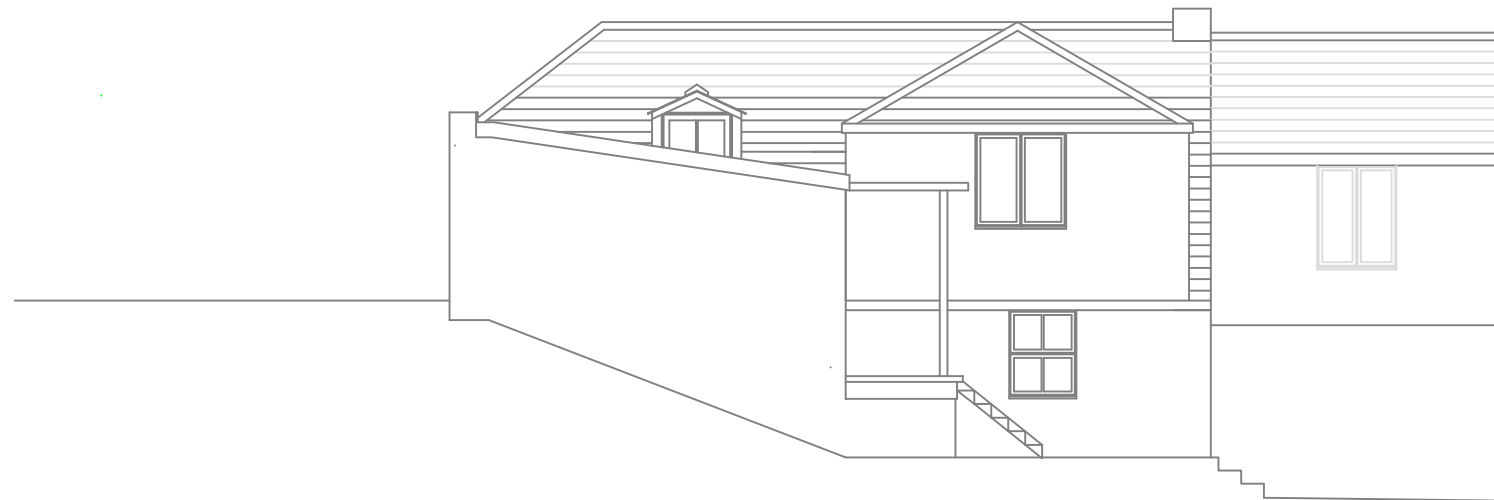

RECEIVED

By Liv Rickman at 1:02 pm, Jan 25, 2023

Existing North Elevation

Existing South Elevation

Existing West Elevation

NOTES:

Proposed chimney removal at Pine Trees,
Bryher

DRAWN BY:

I SIBLEY

DATE:

JANUARY 2023

SCALE:

1: 100

FILENAME:

DRAWING TITLE:

PINE TREES, BRYHER
Existing Elevations

DRAWING NUMBER:

SCS/PT/001