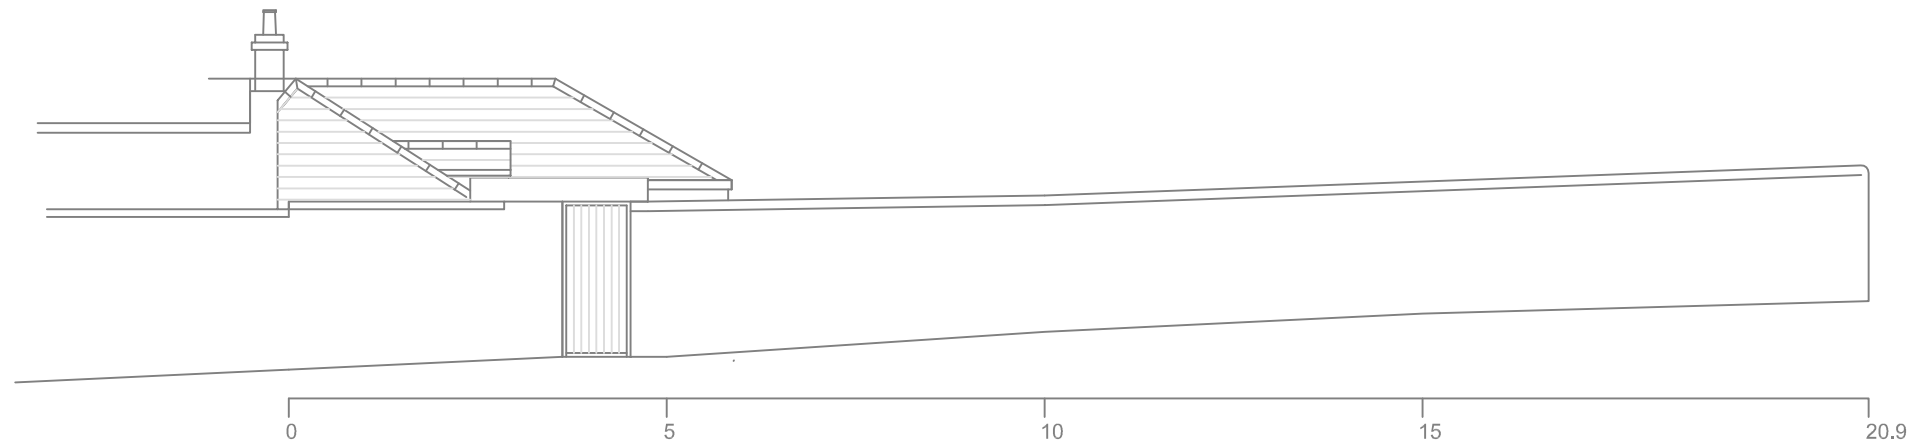

RECEIVED

By Liv Rickman at 1:01 pm, Jan 25, 2023

Proposed North Elevation

Proposed South Elevation

Proposed West Elevation

NOTES:

Proposed chimney removal at Pine Trees,
Bryher

DRAWN BY:

I SIBLEY

DATE:

JANUARY 2023

SCALE:

1: 100

FILENAME:

DRAWING TITLE:

PINE TREES, BRYHER
Proposed Elevations

DRAWING NUMBER:

SCS/PT/002