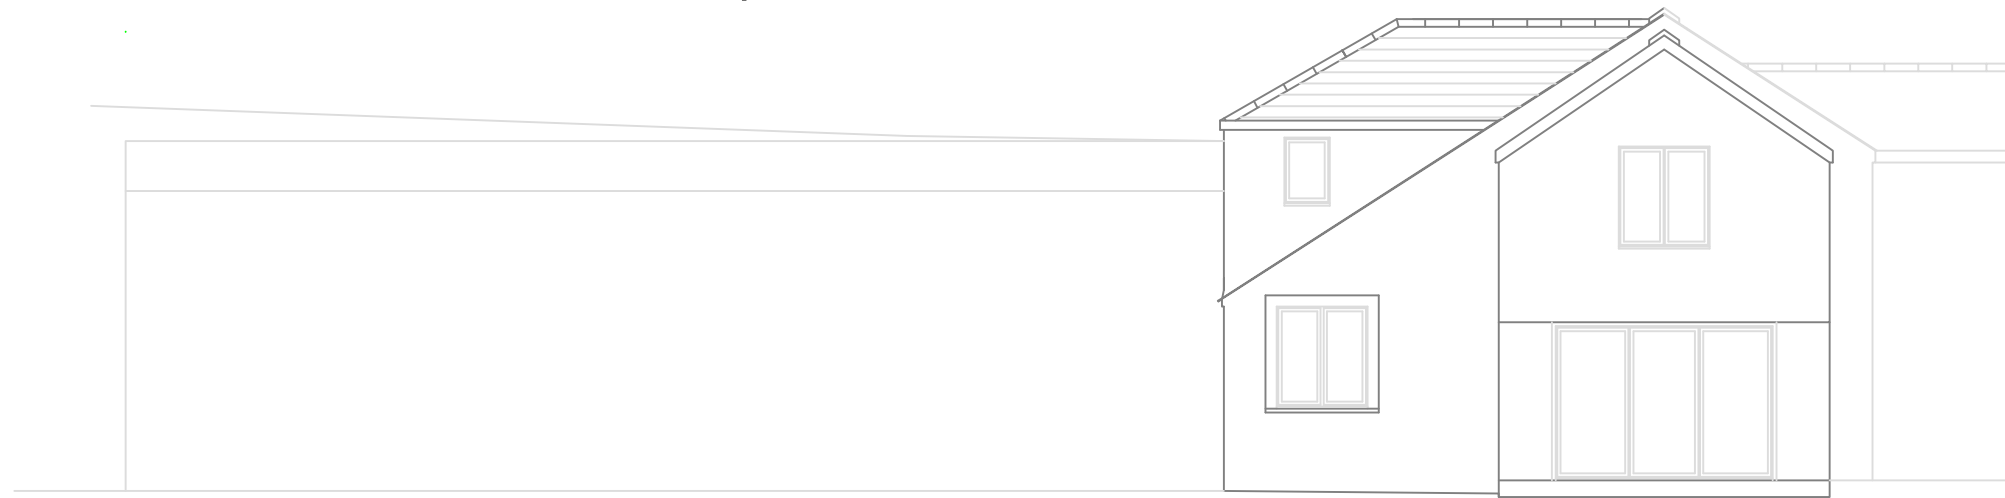

RECEIVED

By Liv Rickman at 1:01 pm, Jan 25, 2023

Proposed North Elevation

Proposed South Elevation

Proposed West Elevation

NOTES:

Proposed chimney removal at Pine Trees,
Bryher

DRAWN BY:

I SIBLEY

DATE:

JANUARY 2023

SCALE:

1: 100

FILENAME:

DRAWING TITLE:

PINE TREES, BRYHER
Proposed Elevations

DRAWING NUMBER:

SCS/PT/002