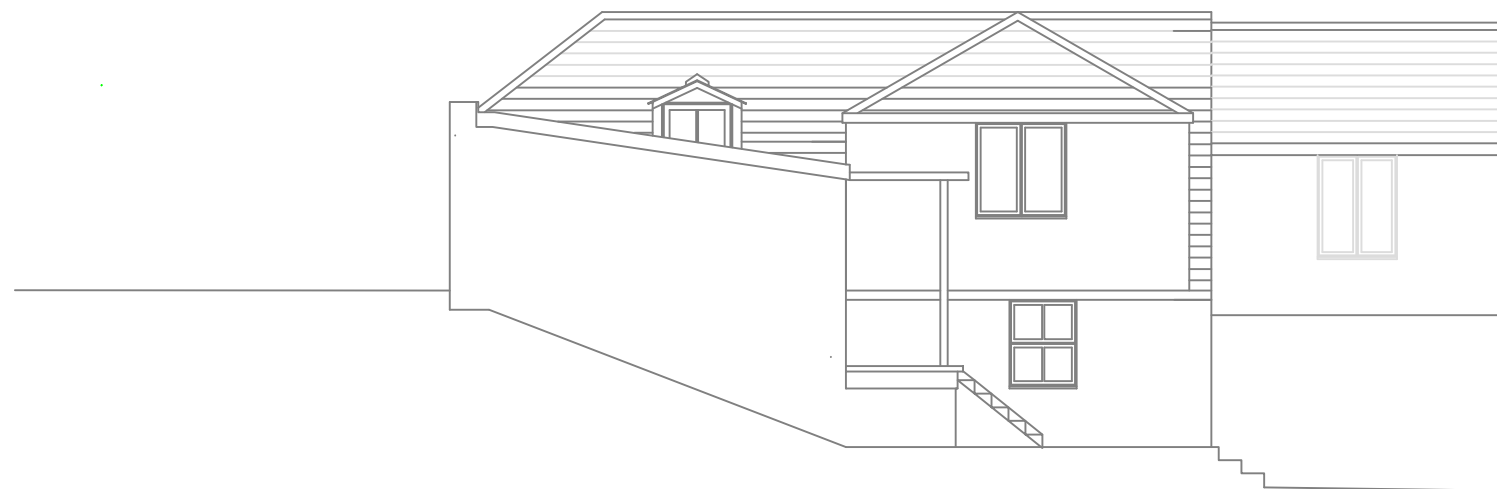

RECEIVED

By Liv Rickman at 1:01 pm, Jan 25, 2023

Proposed North Elevation

Proposed South Elevation

Proposed West Elevation

NOTES:

Proposed chimney removal at Pine Trees,
Bryher

DRAWN BY:

I SIBLEY

DATE:

JANUARY 2023

SCALE:

1: 100

FILENAME:

DRAWING TITLE:

PINE TREES, BRYHER
Proposed Elevations

DRAWING NUMBER:

SCS/PT/002