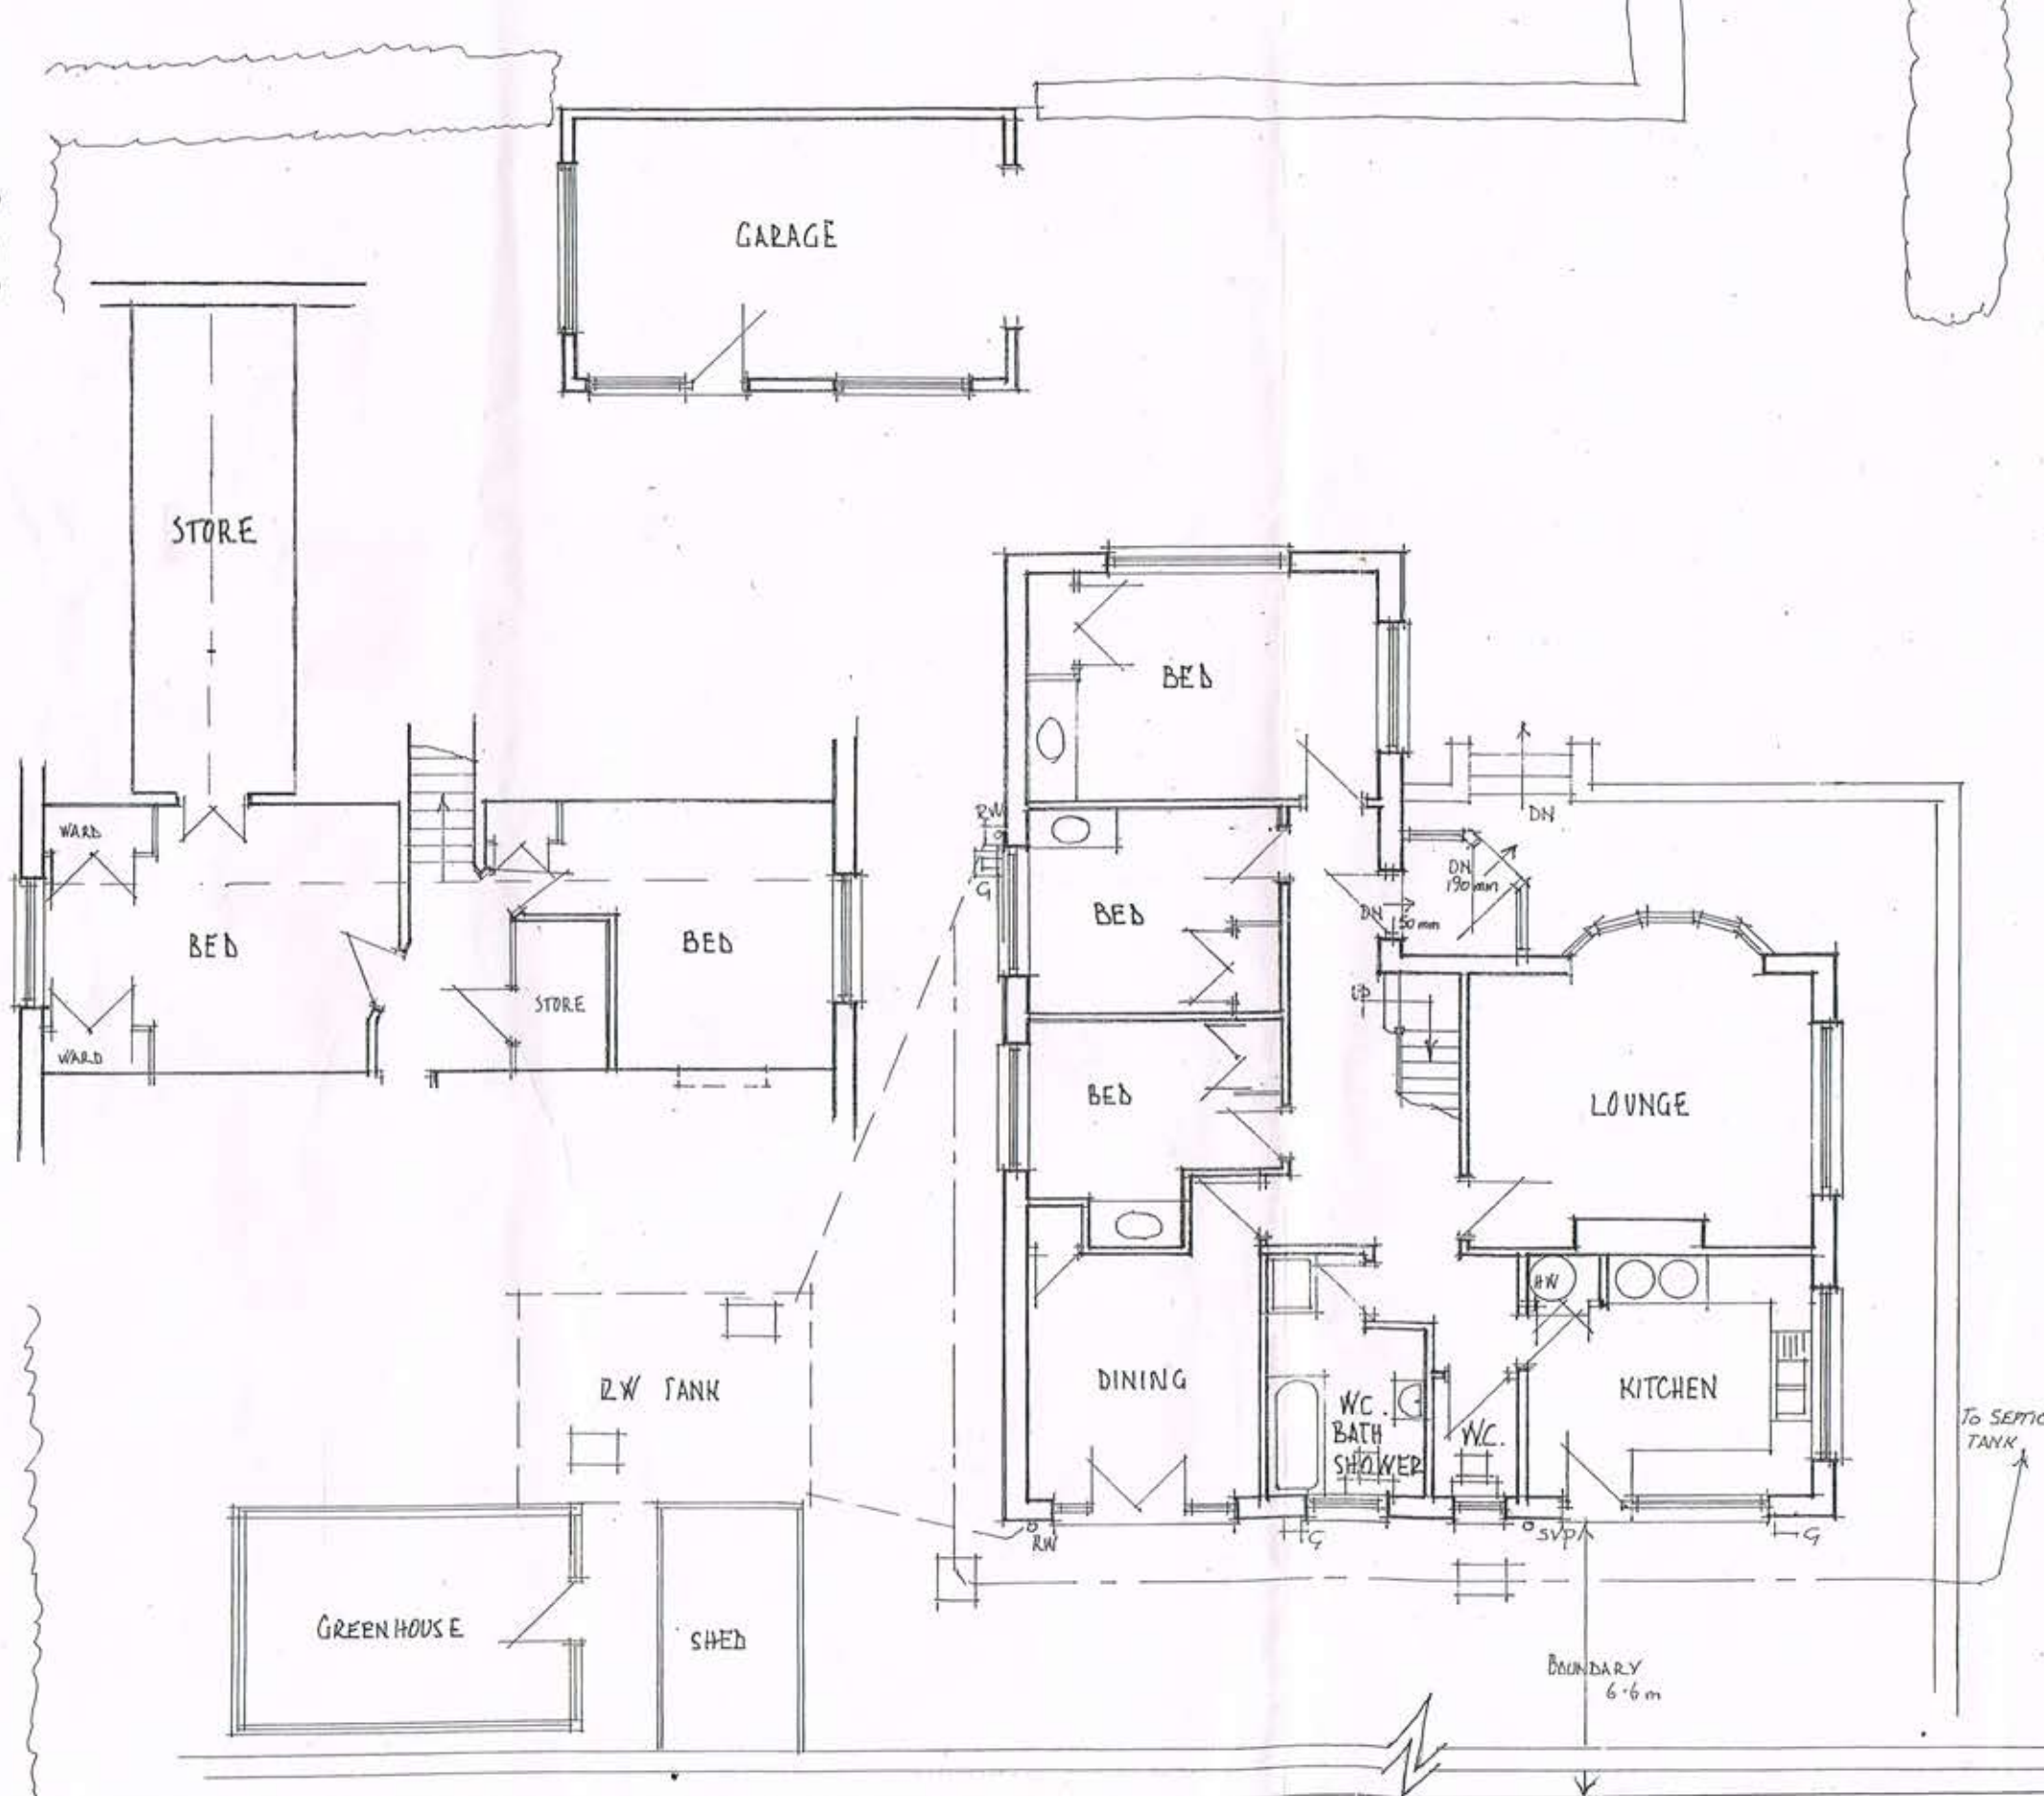

RECEIVED

By A King at 9:14 am, May 30, 2023

'COOTAMUNBRA'
Mc FARLAN'S DOWN
St. MARYS

EXISTING PLANS

DATE - MAY 2007
AMENDED -
SCALE - 1 : 100

T.J.HIRON M.R.I.C.S
'CLOWDISLEY'
ST MARY'S, TR21 ONF

TEL 01720 422563

PROJ. REF S-C-1A