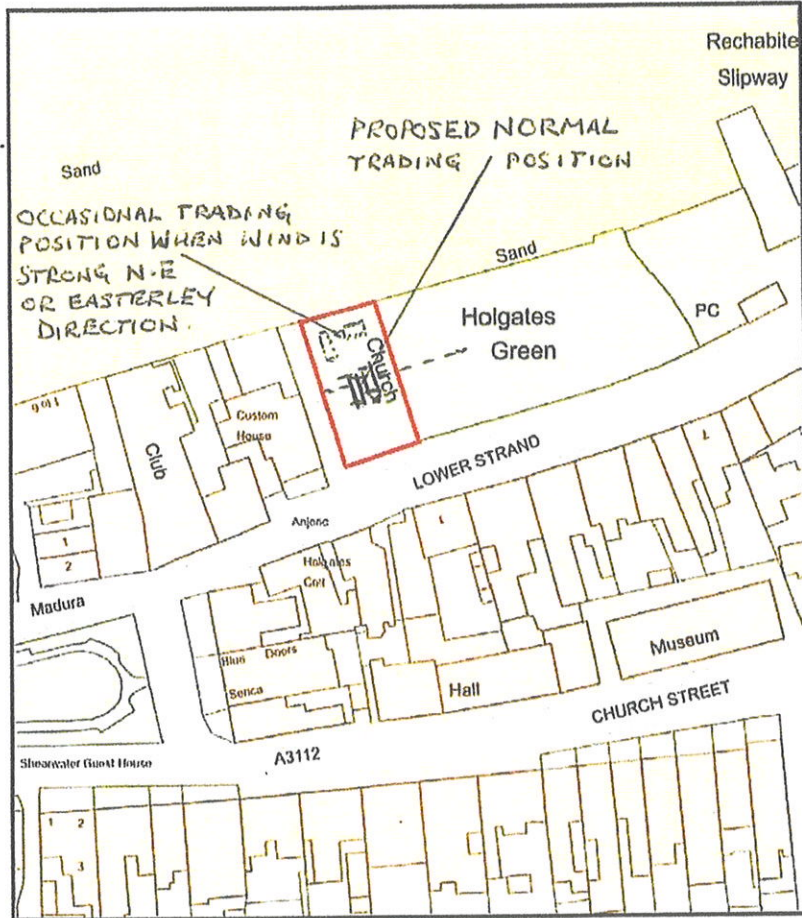

RECEIVED

By A King at 11:54 am, Jun 02, 2023

1/6/23

Location Plan - LP

Plan Produced for: Mr Smalley
Date Produced: 05 Aug 2022
Plan Reference Number: TQRQM22217133536877
Scale: 1:1250 @ A4