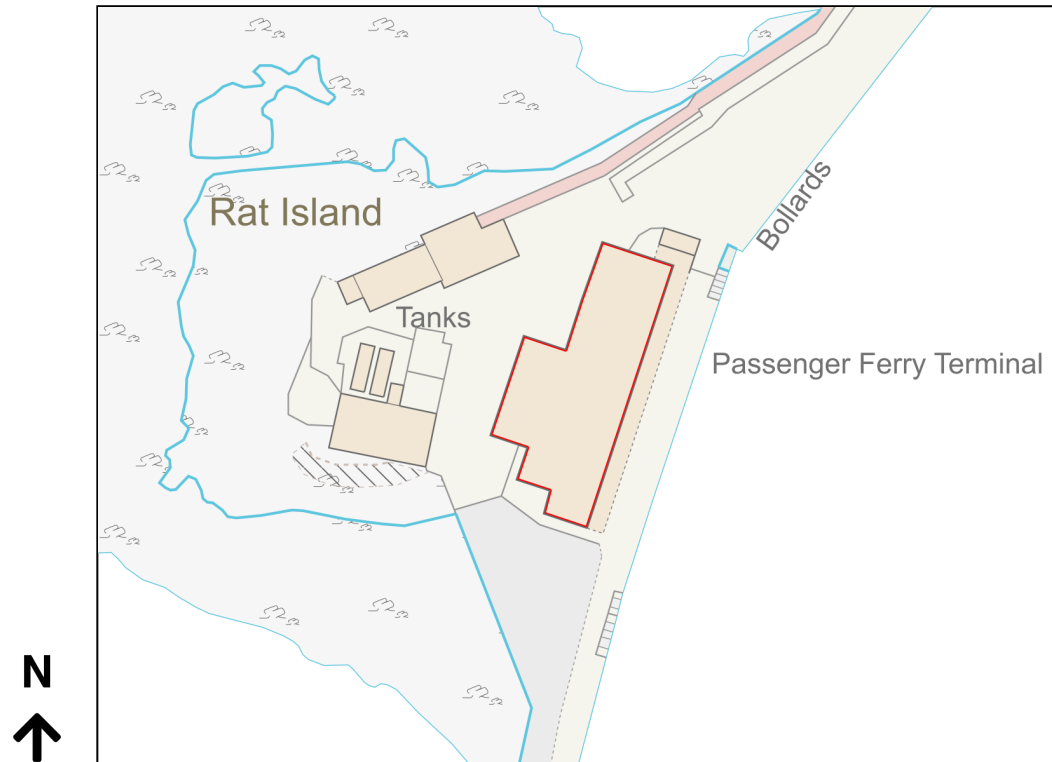

Location Plan

Site Address: On The Quay, The Quay, Hugh Town, St Mary's, TR21 0HU

RECEIVED

By Liv Rickman at 10:32 am, Jun 14, 2023

Date Produced: 13-Jun-2023

Scale: 1:1250 @A4

Planning Portal Reference: PP-12234220v1