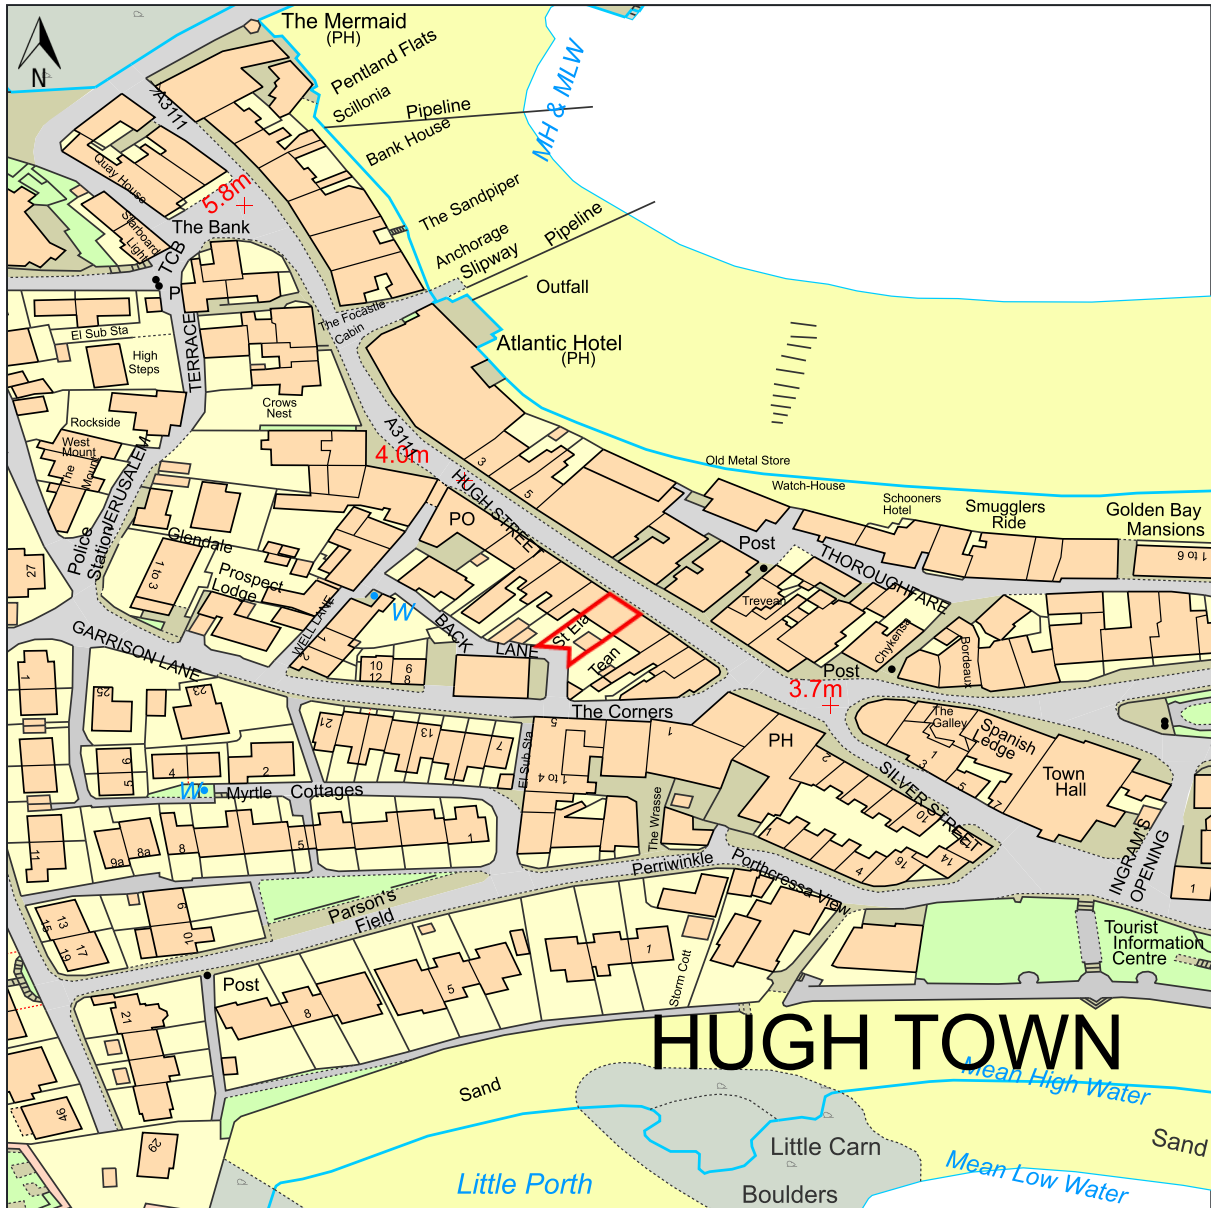

**RECEIVED**

By Liv Rickman at 3:27 pm, Aug 18, 2023

ST. EIA, HUGH STREET, ST MARY'S, ISLES OF SCILLY, TR21 0LL

UPRN: 192000310

HMLR Title No: CL328466

© Crown copyright and database rights, 2023. Ordnance Survey  
0100031673 Created using Plans by Emapsite

0m 20m 40m 60m 80m 100m

Scale: 1:1250

Paper Size: A4

**Notes:**

Location Plan For  
ST EIA  
HUGH ST  
ST MARYS  
ISLES OF SCILLY