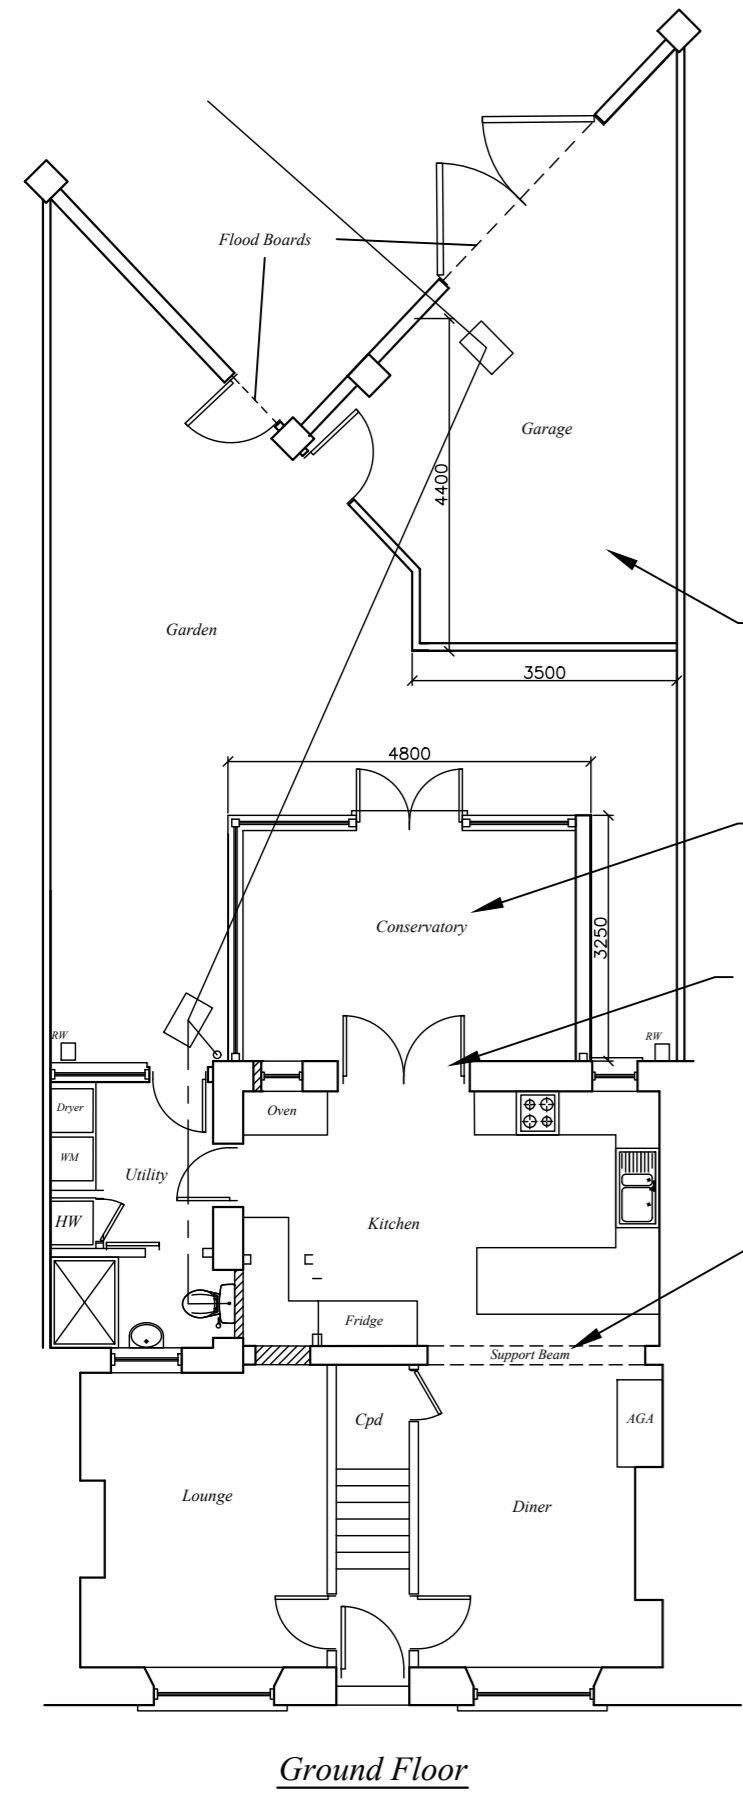

RECEIVED
 By Liv Rickman at 3:27 pm, Aug 18, 2023

*St Eia
 Hugh St
 St Mary's
 Isles of Scilly*

*Proposed new
 Layout
 Conservatory &
 Garage*

Mr M Brooks

N.B. - No measurements to be scaled from this drawing unless specified. Whilst all efforts are made to insure accurate measurements Any discrepancies should be reported immediately to the architect.
 © Copyright Paul Osborne