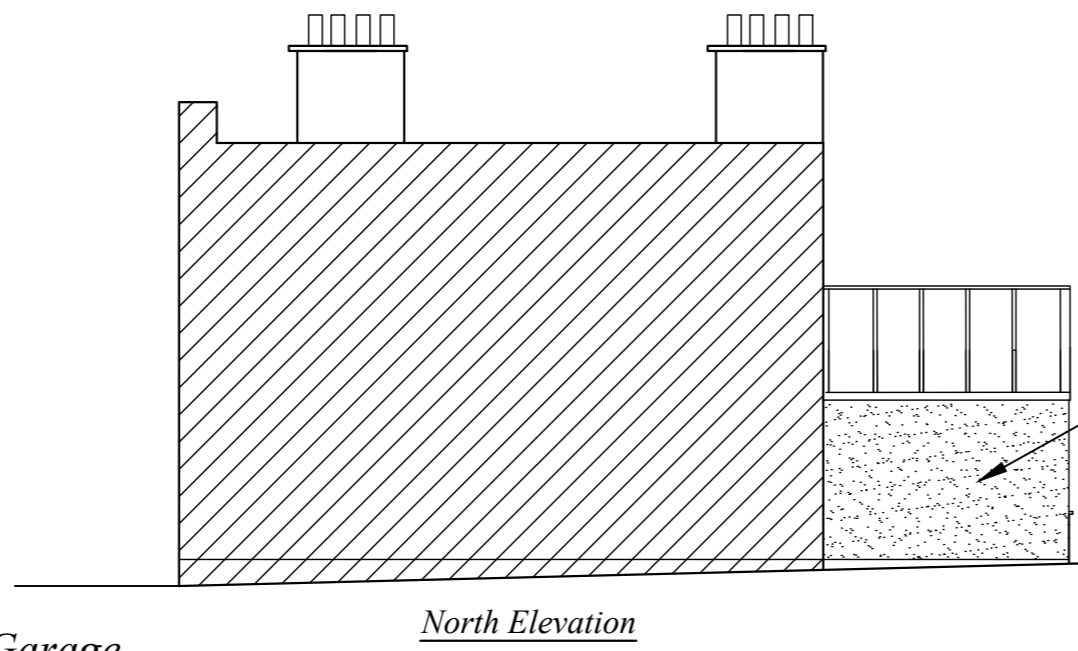

RECEIVED
 By Liv Rickman at 3:27 pm, Aug 18, 2023

*St Eia
 Hugh St
 St Mary's
 Isles of Scilly*

*Proposed new
 Layout
 Conservatory &
 Garage*

Mr M Brooks

N.B. - No measurements to be scaled from this drawing unless specified. Whilst all efforts are made to insure accurate measurements Any discrepancies should be reported immediately to the architect.
 © Copyright Paul Osborne