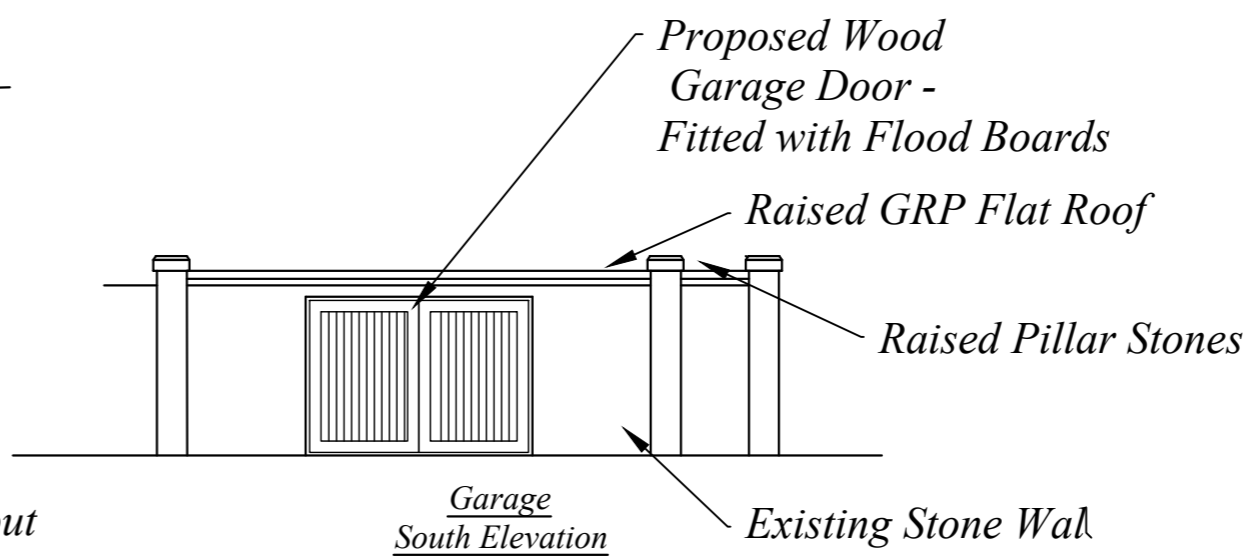

RECEIVED
 By Liv Rickman at 3:27 pm, Aug 18, 2023

*St Eia
 Hugh St
 St Mary's
 Isles of Scilly*

*Proposed new
 Layout
 Conservatory &
 Garage*

Mr M Brooks

N.B. - No measurements to be scaled from this drawing unless specified. Whilst all efforts are made to insure accurate measurements Any discrepancies should be reported immediately to the architect.
 © Copyright Paul Osborne