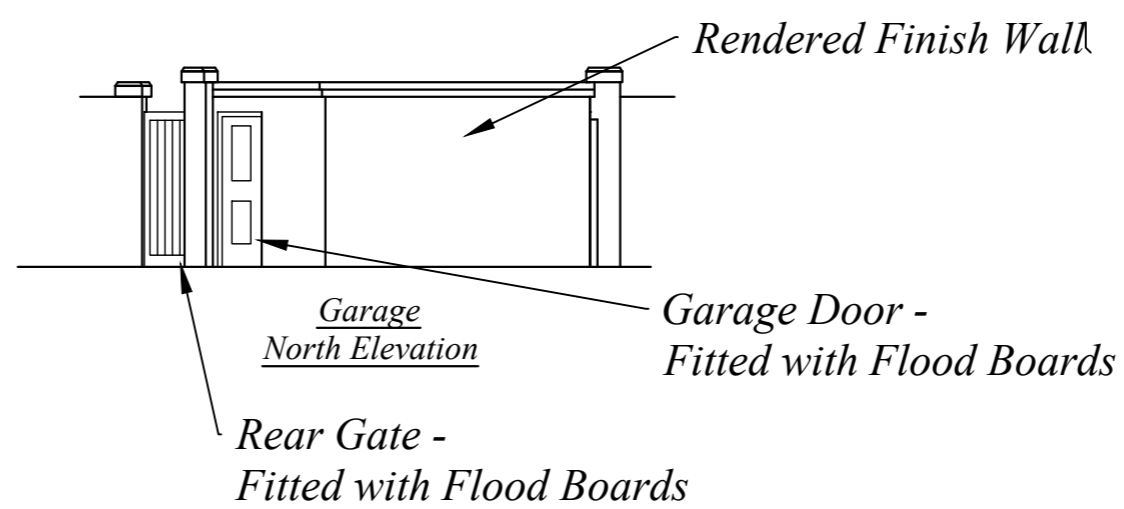

RECEIVED
 By Liv Rickman at 3:27 pm, Aug 18, 2023

*St Eia
 Hugh St
 St Mary's
 Isles of Scilly*

*Proposed new
 Layout
 Conservatory &
 Garage*

Mr M Brooks

N.B. - No measurements to be scaled from this drawing unless specified. Whilst all efforts are made to insure accurate measurements Any discrepancies should be reported immediately to the architect.
 © Copyright Paul Osborne