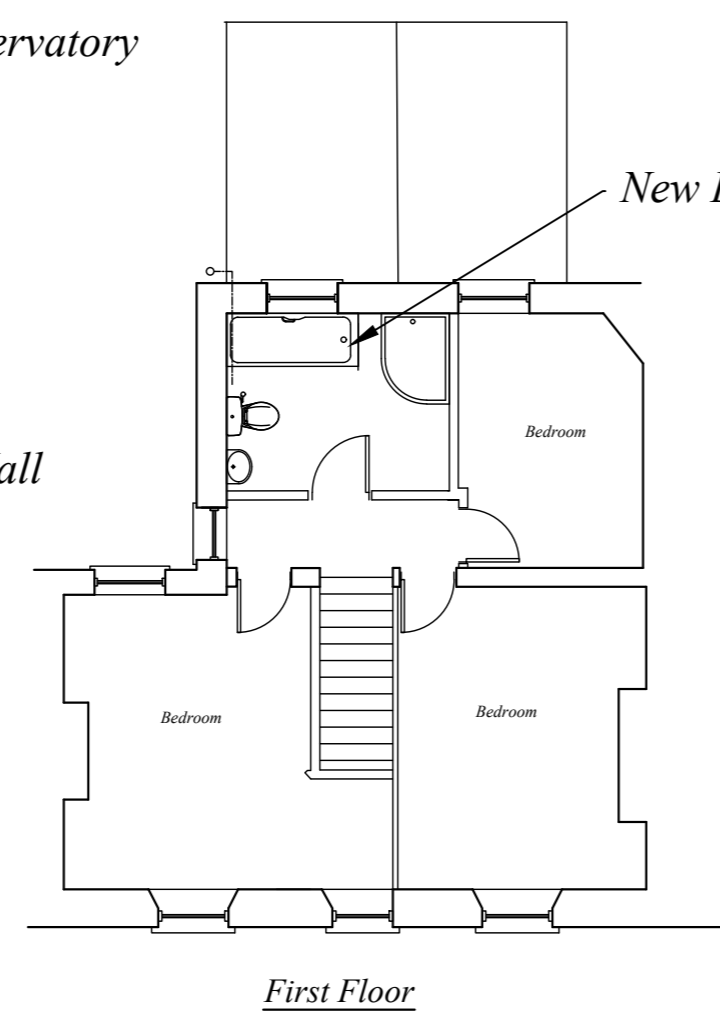

RECEIVED
 By Liv Rickman at 3:27 pm, Aug 18, 2023

*St Eia
 Hugh St
 St Mary's
 Isles of Scilly*

*Proposed new
 Layout
 Conservatory &
 Garage*

Mr M Brooks

N.B. - No measurements to be scaled from this drawing unless specified. Whilst all efforts are made to insure accurate measurements Any discrepancies should be reported immediately to the architect.
 © Copyright Paul Osborne