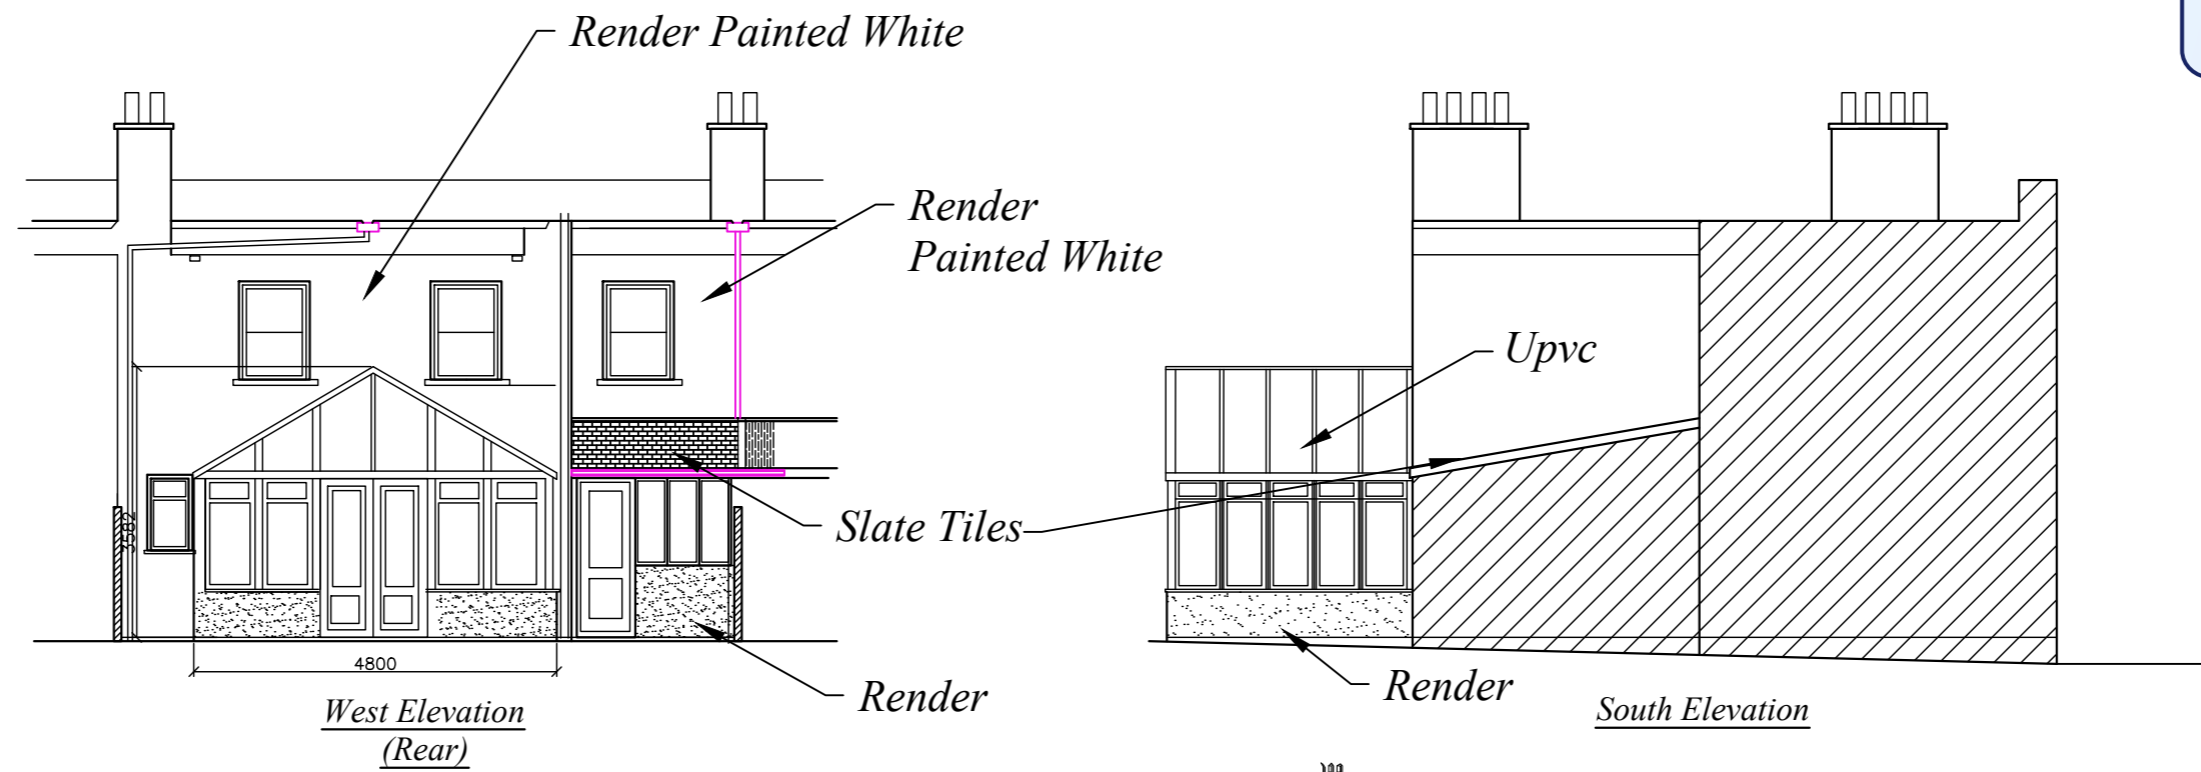

RECEIVED
 By Liv Rickman at 3:27 pm, Aug 18, 2023

*St Eia
 Hugh St
 St Mary's
 Isles of Scilly*

*Proposed new
 Layout
 Conservatory &
 Garage*

Mr M Brooks

N.B. - No measurements to be scaled from this drawing unless specified. Whilst all efforts are made to insure accurate measurements Any discrepancies should be reported immediately to the architect.
 © Copyright Paul Osborne