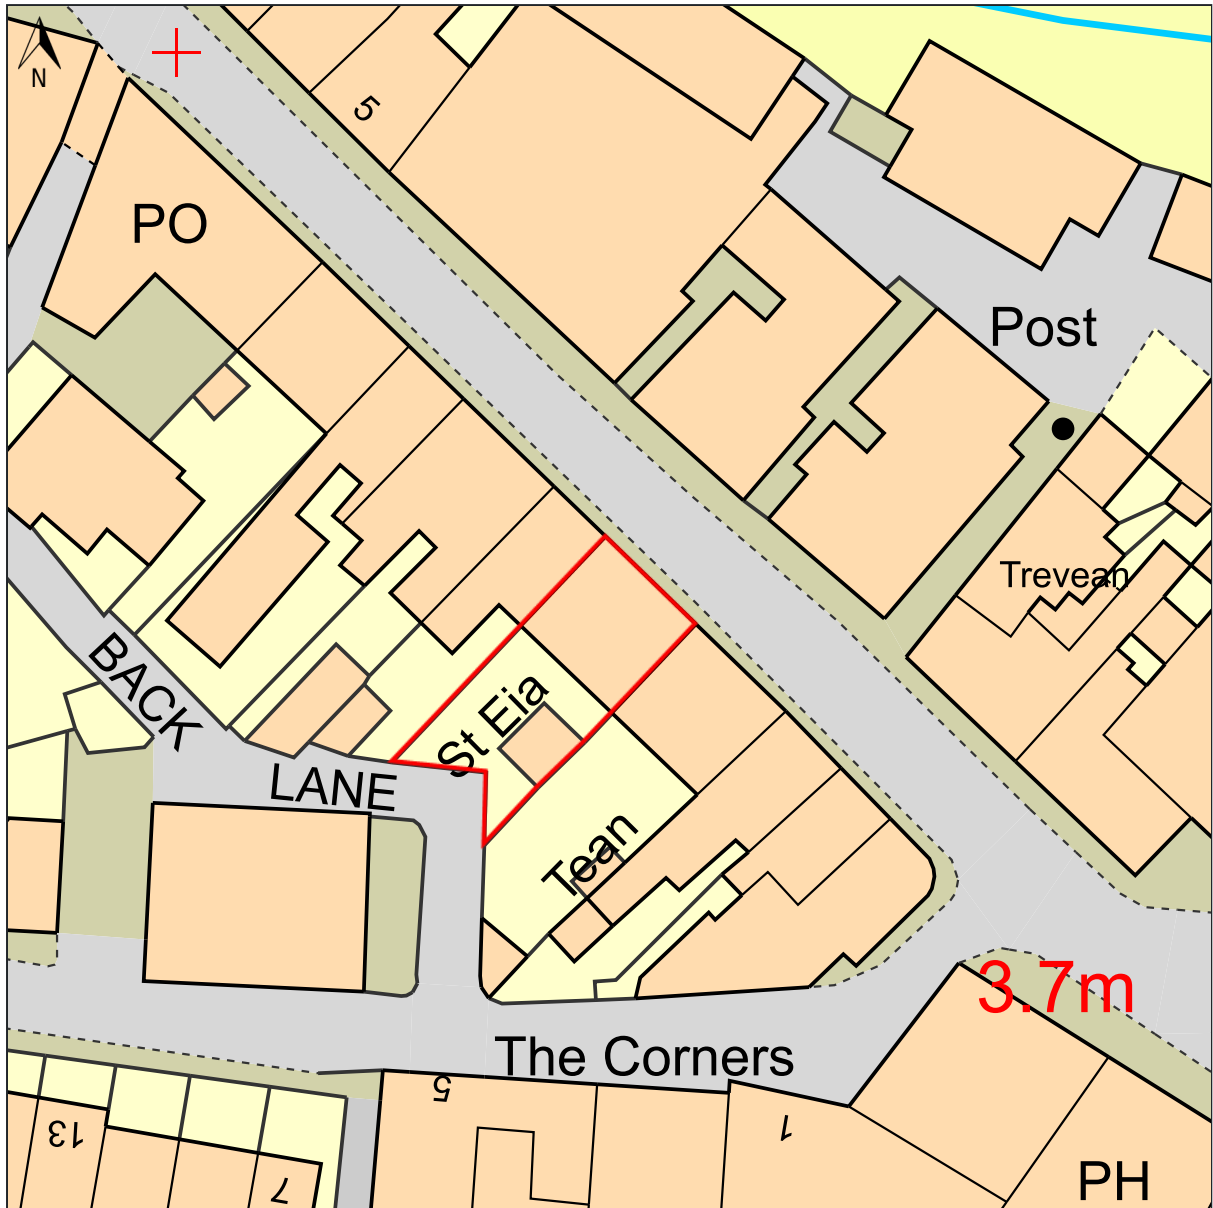

ST. EIA, HUGH STREET, ST MARY'S, ISLES OF SCILLY, TR21 0LL

UPRN: 192000310

HMLR Title No: CL328466

© Crown copyright and database rights, 2023. Ordnance Survey  
0100031673 Created using Plans by Emapsite

Scale: 1:500

Paper Size: A4

**Notes:**

Site Plan for  
ST EIA  
HUGH ST  
ST MARY'S  
ISLES OF SCILLY