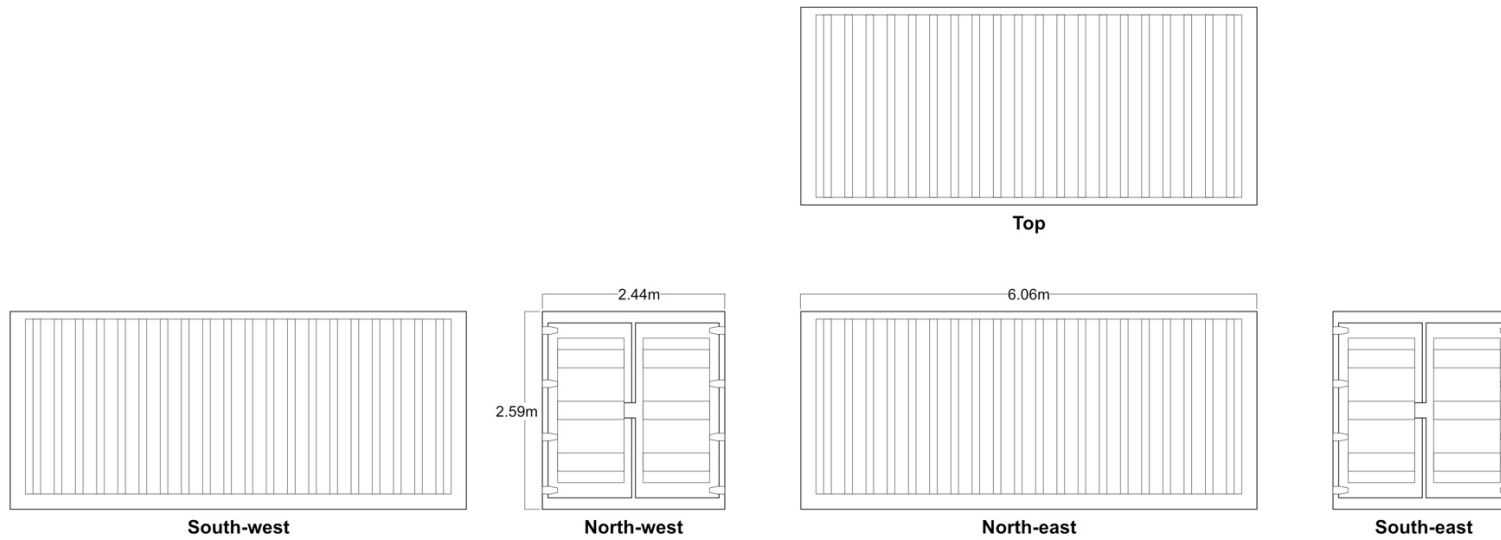

**RECEIVED**

*By Liv Rickman at 3:45 pm, Jul 07, 2023*

Elevations of 20ft shipping container containing In-Vessel-Composting system. Scale: 1:100 @ A4.