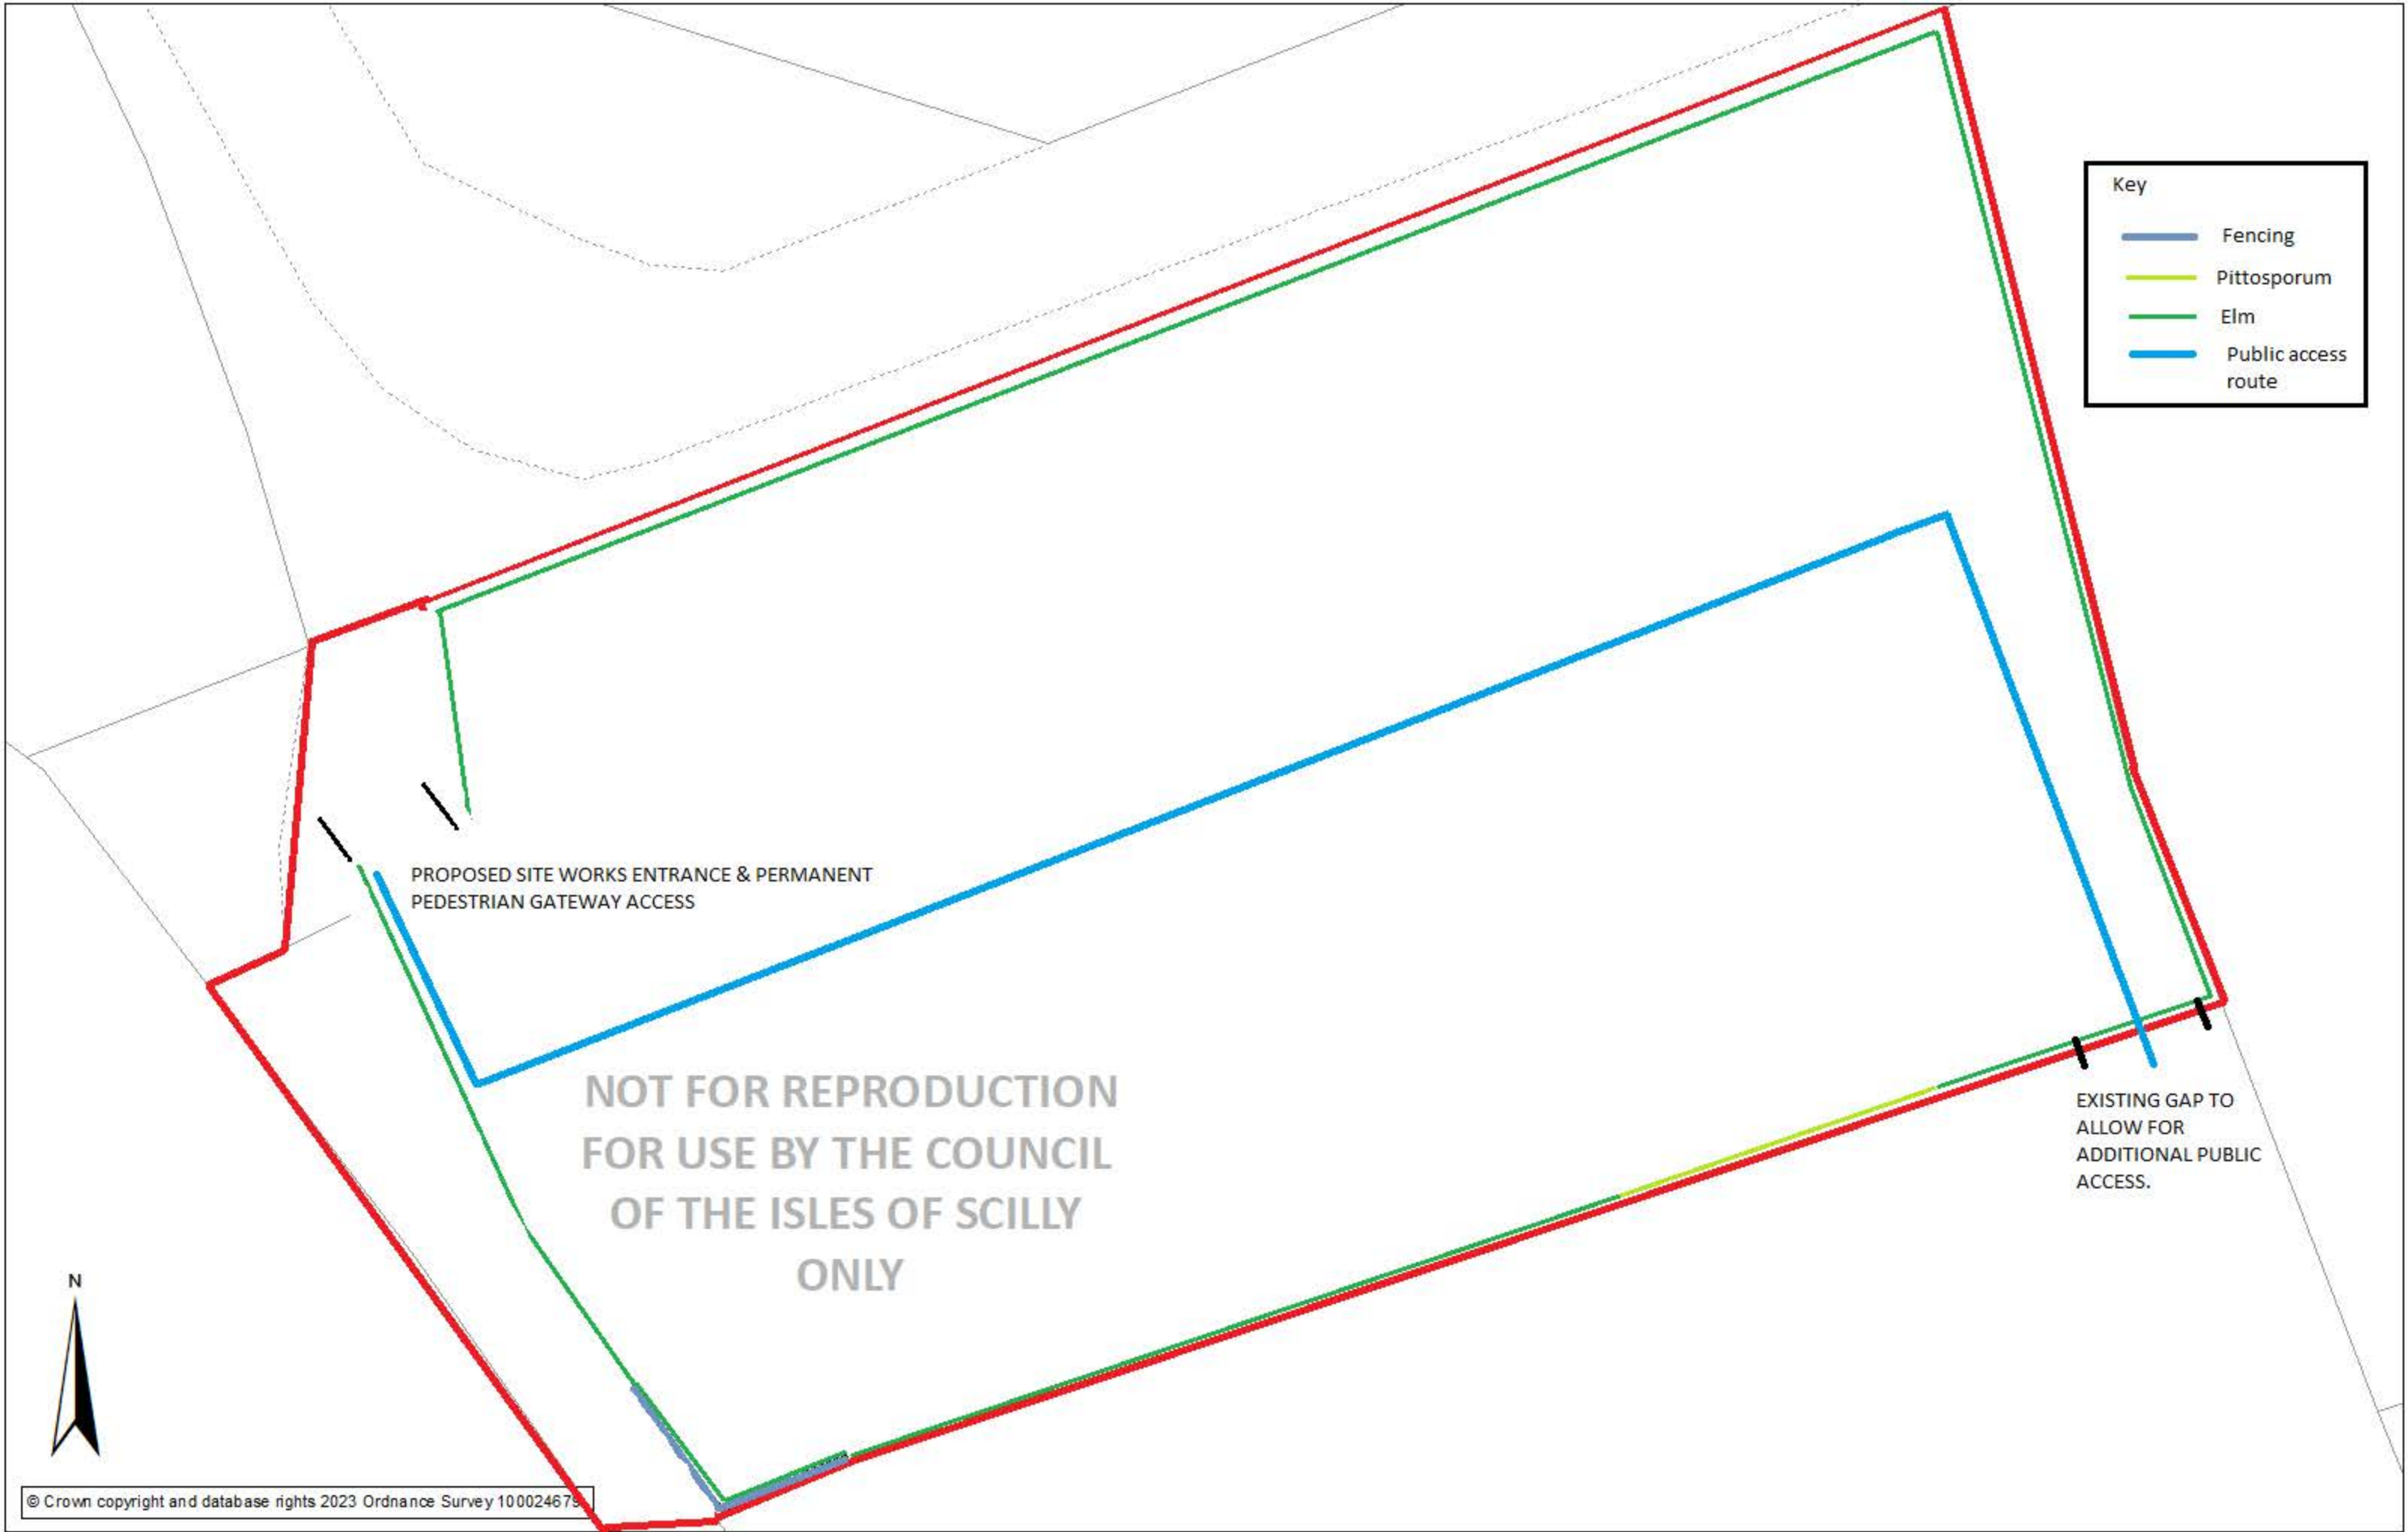

Old Town Cemetary, St Mary's, Isles of Scilly

Key

- Fencing
- Pittosporum
- Elm
- Public access route

PROPOSED SITE WORKS ENTRANCE & PERMANENT PEDESTRIAN GATEWAY ACCESS

NOT FOR REPRODUCTION
FOR USE BY THE COUNCIL
OF THE ISLES OF SCILLY
ONLY

EXISTING GAP TO
ALLOW FOR
ADDITIONAL PUBLIC
ACCESS.

© Crown copyright and database rights 2023 Ordnance Survey 100024679

1:200 @A3

For use and reproduction by the Council of the Isles of Scilly only.
Council of the Isles of Scilly, Town Hall, The Parade, St Mary's, Isles of Scilly, TR21 0LW