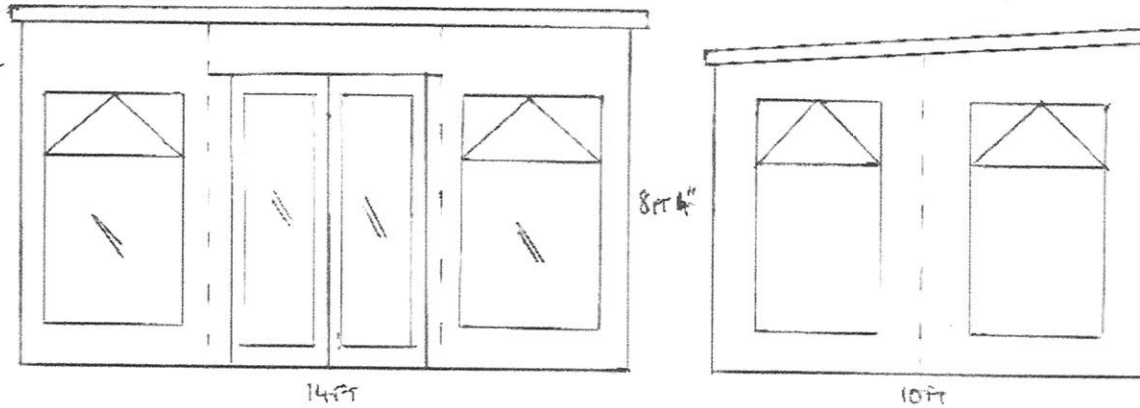

MR CHRIS DOUGLAS  
3 BAY VELD TERRACE

14ft x 10ft Porch Garden Room

- \* TANNISED + LINED SHIPLAP
- \* FELT PENT ROOF
- \* DOUBLE GLAZED TIMBER WINDOWS + DOORS.
- \* WINDOWS TO TRIPLE SIDES TOP OPENERS.

**RECEIVED**

By Liv Rickman at 3:26 pm, Aug 08, 2023

PDF

page view

My Account

- Inbox
- Drafts
- Sent
- Spam
- Trash
- My List
- Bin

BACK WALL  
SOLID  
WOOD.  
TANNALISED  
SHIP LAC

OTHER SIDEWALL  
IDENTICAL

MR CHRIS DOUGLAS  
3 BARK VELD TERRACE

14ft x 10ft FRONT GARDEN ROOM

- \* TANNALISED + LINED SHIP LAC
- \* FELT PANT ROOF

FIGURE 1: DIMENSIONS OF PROPOSED GARDEN SHED

**RECEIVED**

By Liv Rickman at 4:19 pm, Jan 15, 2024