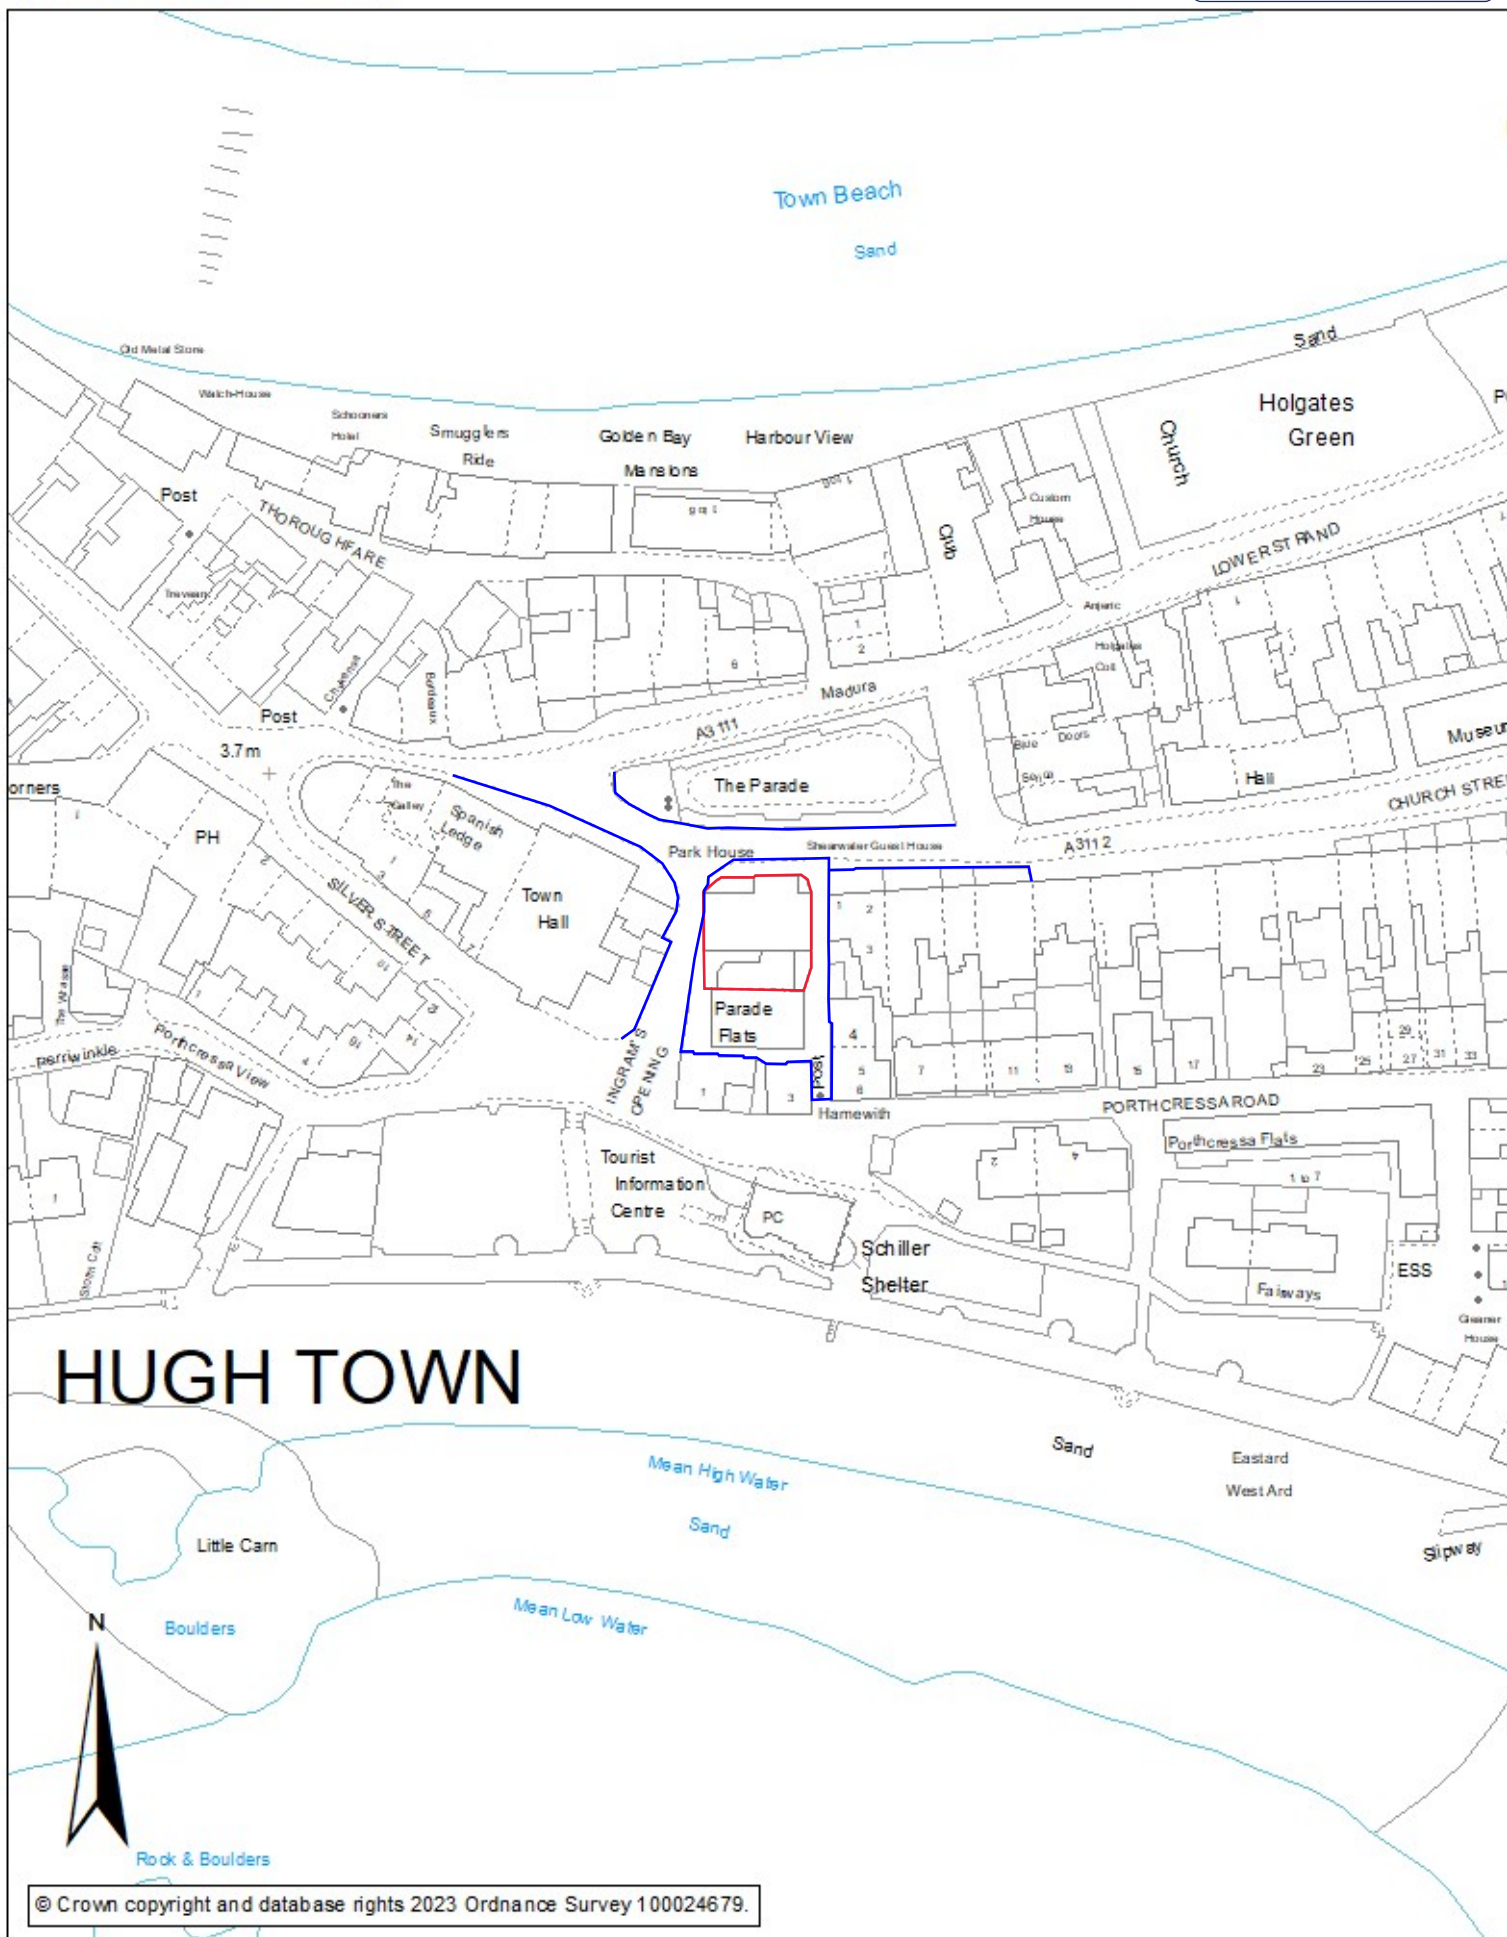

LOCATION PLAN

RECEIVED
By A King at 3:49 pm, Sep 18, 2023

1:1,250@A4

0 5 10 20 30 40 50 Meters

For use and reproduction by the Council of the Isles of Scilly only.

Council of the Isles of Scilly, Town Hall, The Parade, St Mary's, Isles of Scilly, TR21 0LW