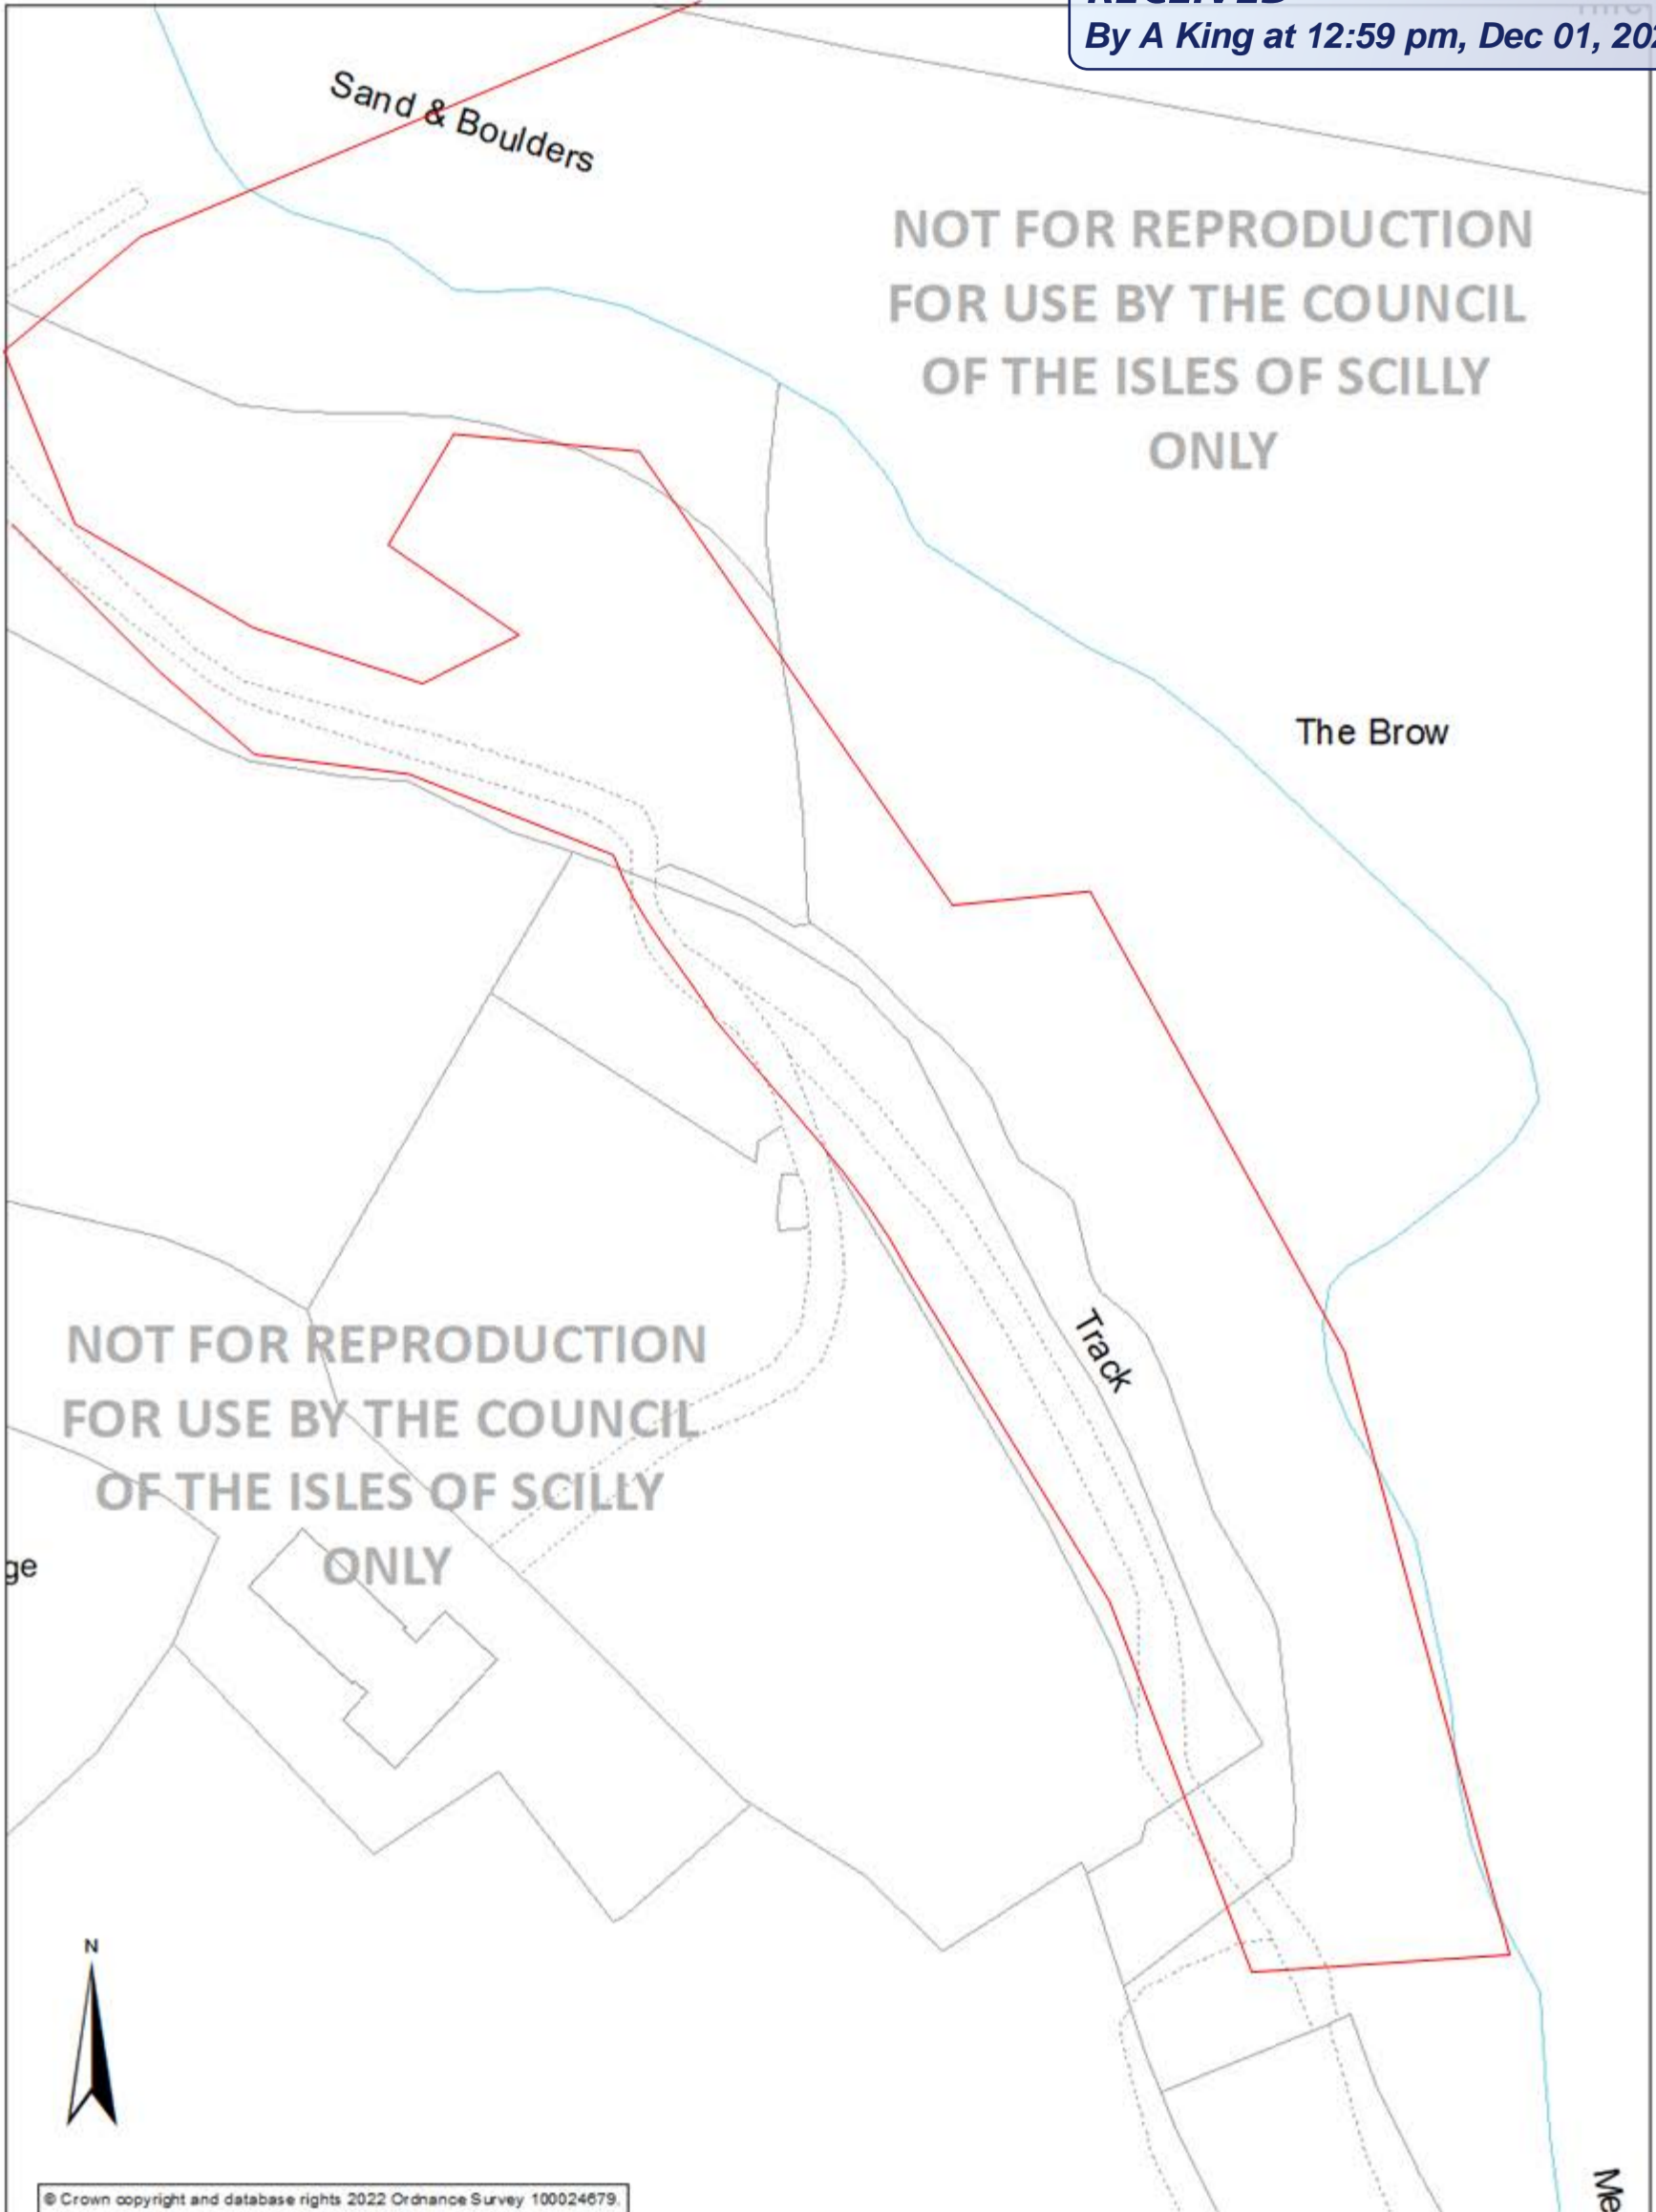

BLOCK PLAN - B6

South of Green Bay, Bryher

RECEIVED

By A King at 12:59 pm, Dec 01, 2023

© Crown copyright and database rights 2022 Ordnance Survey 100024679.

1:500 @A3 0 2.5 5 10 15 20 25 Meters

For use and reproduction by the Council of the Isles of Scilly only.
Council of the Isles of Scilly, Town Hall, The Parade, St Mary's, Isles of Scilly, TR21 0LW