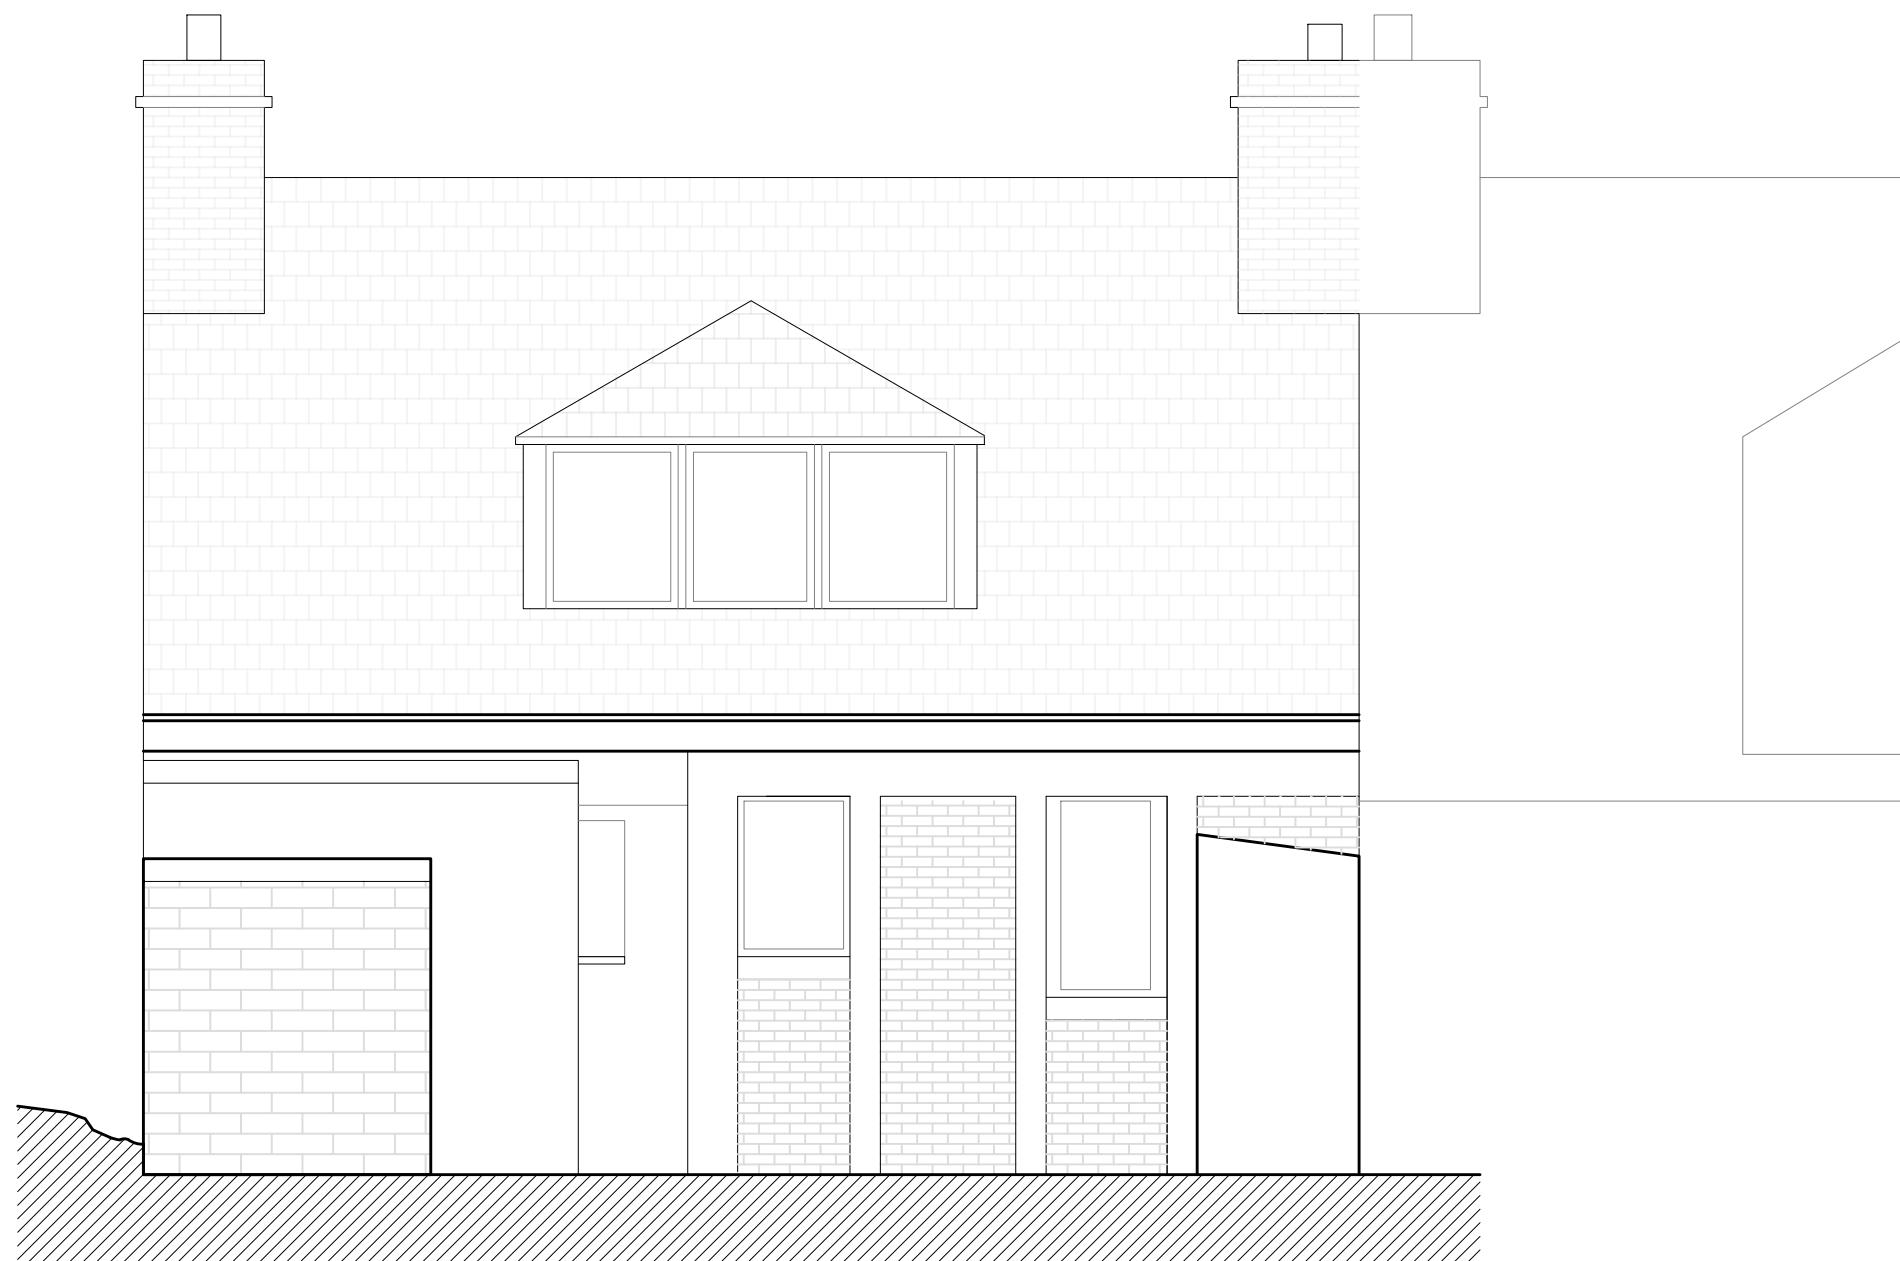

**RECEIVED**

By Liv Rickman at 11:40 am, Feb 16, 2024

4 Porthcressa Terrace	
TR21 OJW	
25.01.2024	
Existing Elevation	
Rear Elevation	1:50 @A3
DC_ZZZ_XXX_00141_P01	