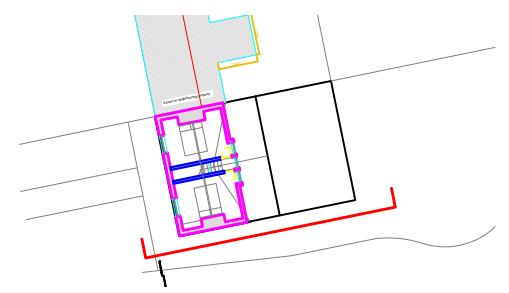

RECEIVED
By Liv Rickman at 11:41 am, Feb 16, 2024

4 Porthcressa Terrace	
TR21 OJW	
25.01.2024	
Existing Elevation	
Side Elevation	1:50 @A3
DC_ZZZ_XXX_00142_P01	