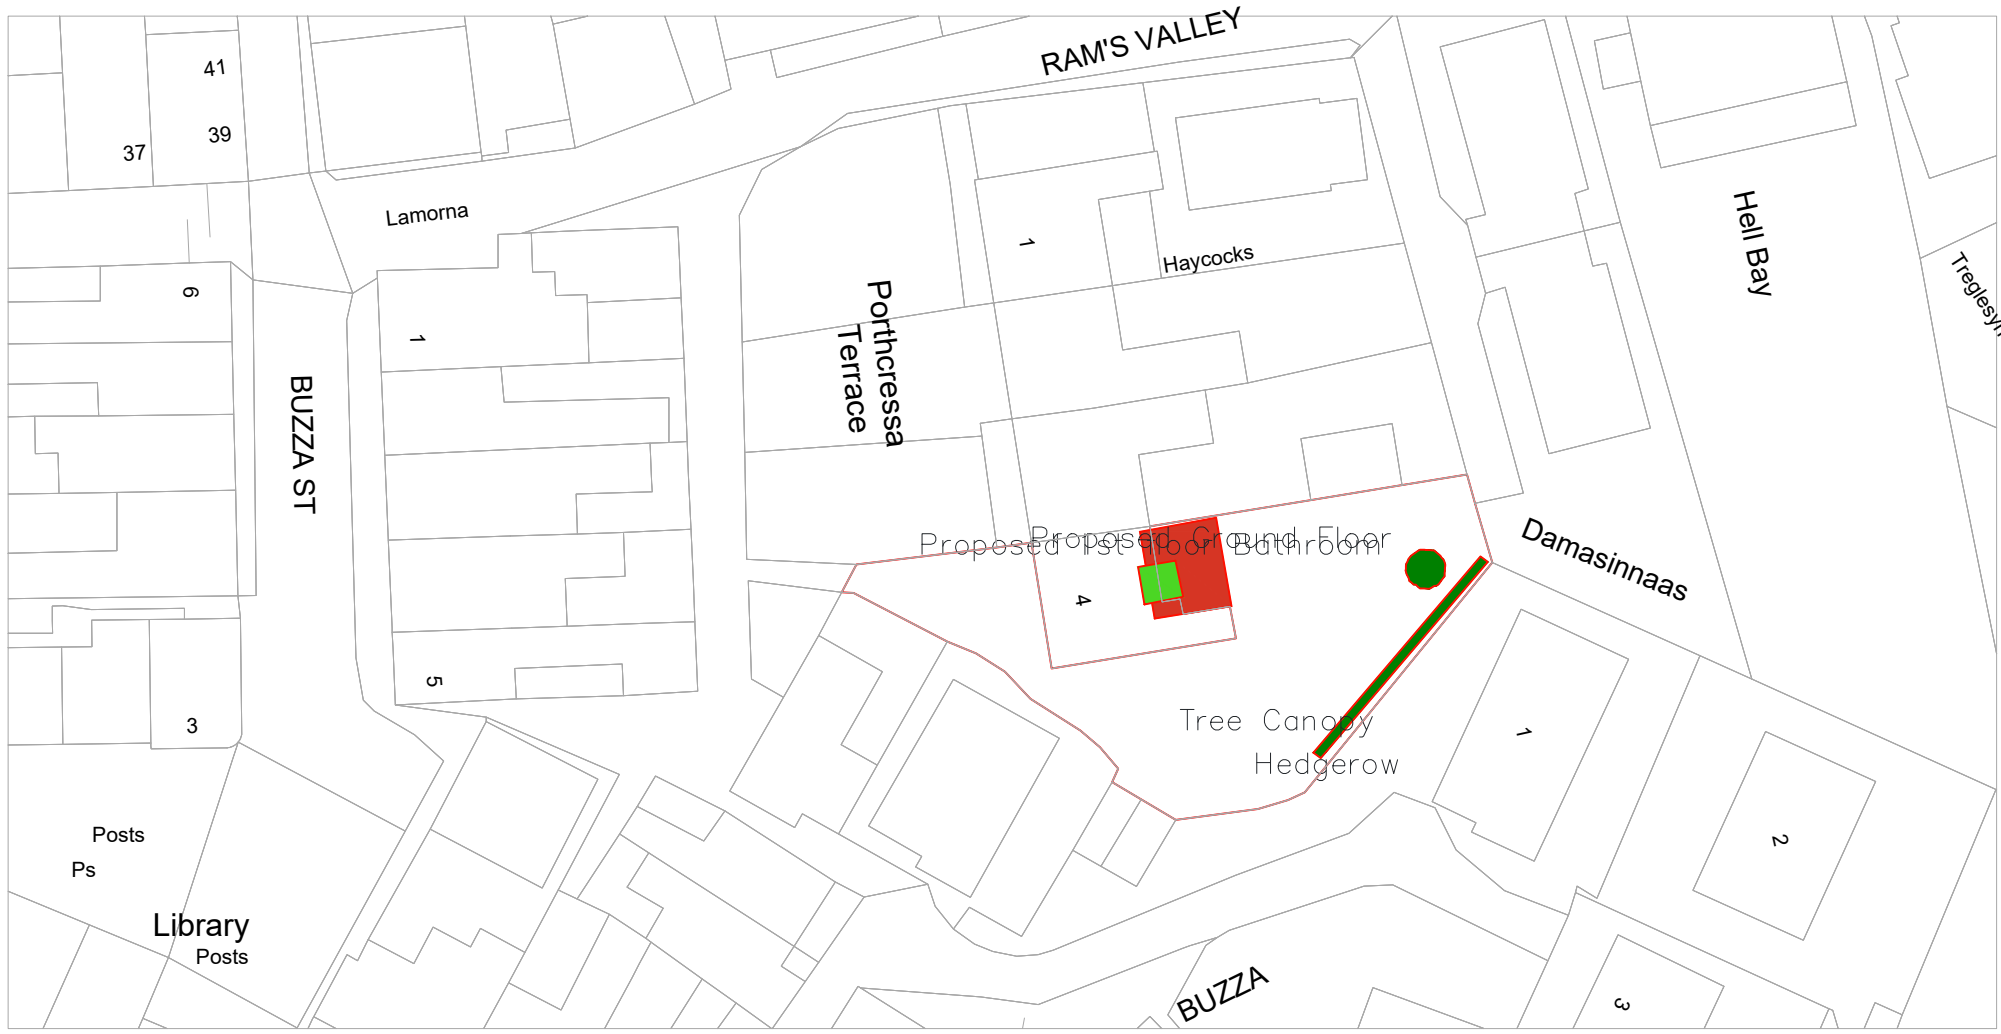

**RECEIVED**  
By Liv Rickman at 3:19 pm, Feb 14, 2024

ReQuestAPlan  
Map number: TQRQM24044161946527  
Title: 4 Porthcressa Terrace  
Map Produced for: P&J Woodcock  
© Crown copyright and database rights 2024 OS 100042766  
Project ID:  
Date of Purchase: 13-02-2024  
1 Years subscription from 13-02-2024 for 1 workstation.

4 Porthcressa Terrace	
TR21 OJW	
13.02.2024	
	1:500 @A3
DC_XXX_000_06101_P01	