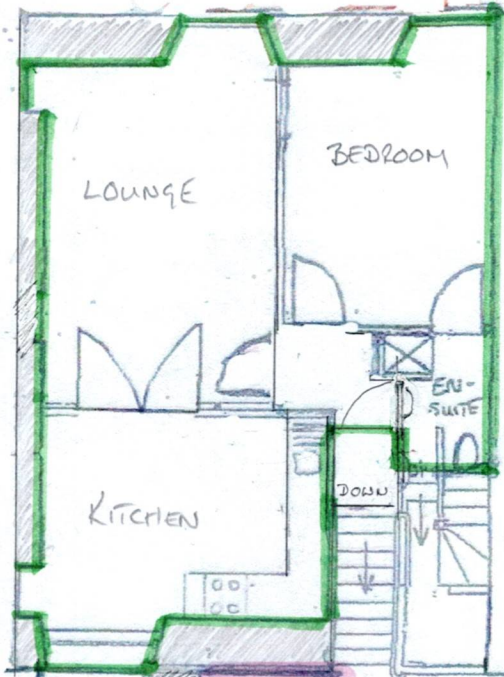

FLAT 1
FLOOR AREA 56.77m²

SHOWER ROOM

FLAT 1

FLOOR AREA 56.77m²

YARD

CUPBOARD

REAR FLAT

FLOOR AREA 45.37m²

WC

GROUND FLOOR

SCALE 1:100

FLAT 2

FLOOR AREA 42.56m²

REAR FLAT

FLOOR AREA 42.61m²

Glass Fibre Roof

FIRST FLOOR

SCALE 1:100

FLAT 3

FLOOR AREA 42.28 m²

EN SUITE
SHOWER

SECOND FLOOR

SCALE 1:100