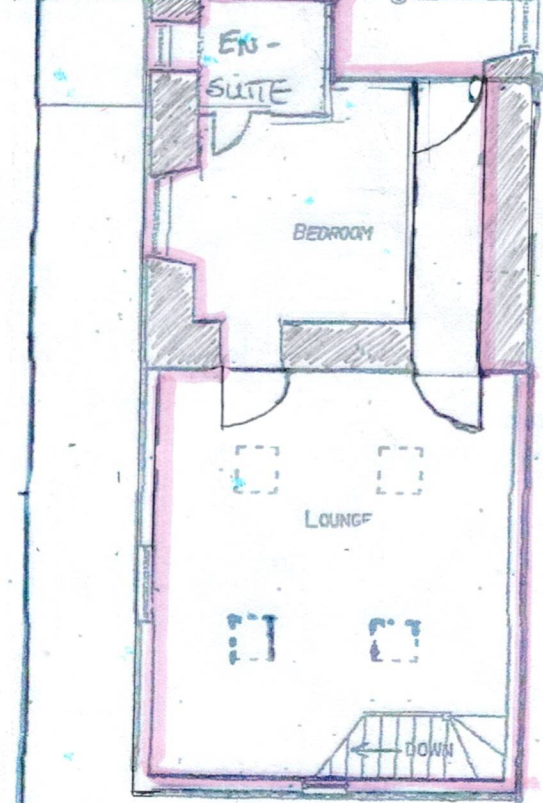

FLAT 1
FLOOR AREA 56.77m²

SHOWER ROOM

FLAT 1

FLOOR AREA 56.77m²

YARD

CUPBOARD

REAR FLAT

FLOOR AREA 45.37m²

WC

GROUND FLOOR

SCALE 1:100

FLAT 2

FLOOR AREA 42.56m²

REAR FLAT

FLOOR AREA 42.61m²

Glass Fibre Roof

FIRST FLOOR

SCALE 1:100

FLAT 3

FLOOR AREA 42.28 m²

EN SUITE
SHOWER

SECOND FLOOR

SCALE 1:100