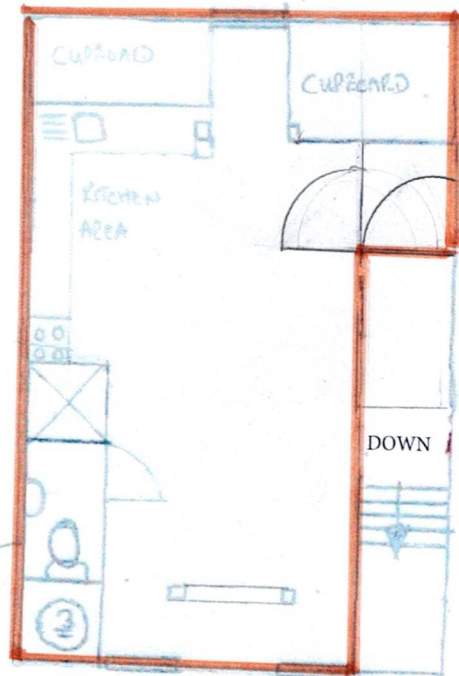

FLAT 1
FLOOR AREA 56.77m²

SHOWER ROOM

FLAT 1

FLOOR AREA 56.77m²

YARD

CUPBOARD

REAR FLAT

FLOOR AREA 45.37m²

WC

GROUND FLOOR

SCALE 1:100

FLAT 2

FLOOR AREA 42.56m²

REAR FLAT

FLOOR AREA 42.61m²

Glass Fibre Roof

FIRST FLOOR

SCALE 1:100

FLAT 3

FLOOR AREA 42.28 m²

EN SUITE
SHOWER

SECOND FLOOR

SCALE 1:100