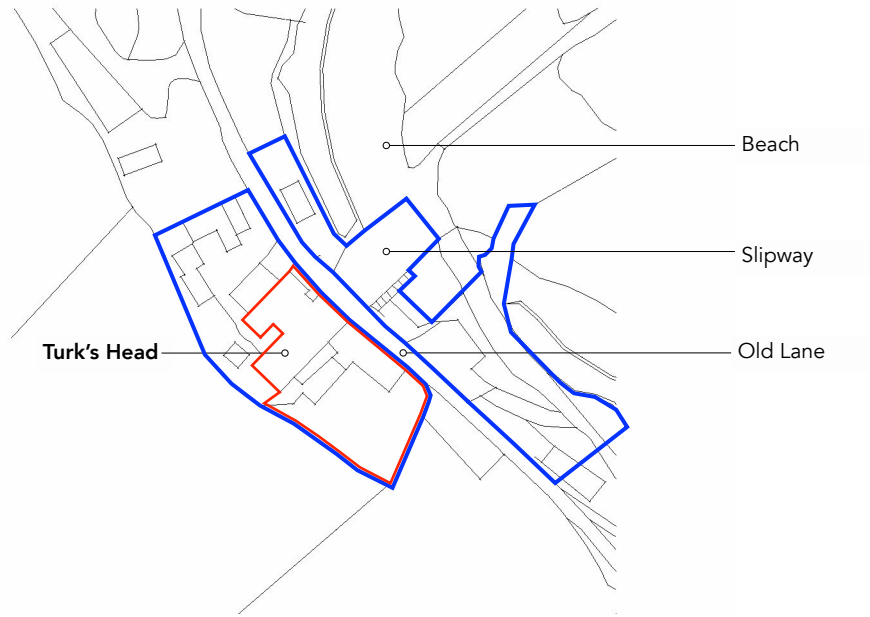

RECEIVED

By Liv Rickman at 12:01 pm, Feb 23, 2024

OS data map licence: v1c//901896/1217298

HUGO DAVIES ARCHITECT	PROJECT: THE TURK'S HEAD, ST AGNUS, ISLES OF SCILLY, TR22 0PL	DRAWING SCALE: 1:1250 @ A4	PROJECT STAGE: PLANNING	REVISION: A - 02/02/24 - Red line and line note updated.	NOTES: <ul style="list-style-type: none">• All drawings are copyright of architect.• Do not scale drawings (except planning).• All dimensions to be checked on site prior to any fabrication / construction. Report discrepancies immediately.• This drawing is not for construction.
	DRAWING TITLE: LOCATION PLAN	DATE: January 2023	CONTACT: w: www.hugodaviesarchitect.co.uk e: hugo@hugodaviesarchitect.co.uk t: 01803 813977 / 07850423146		