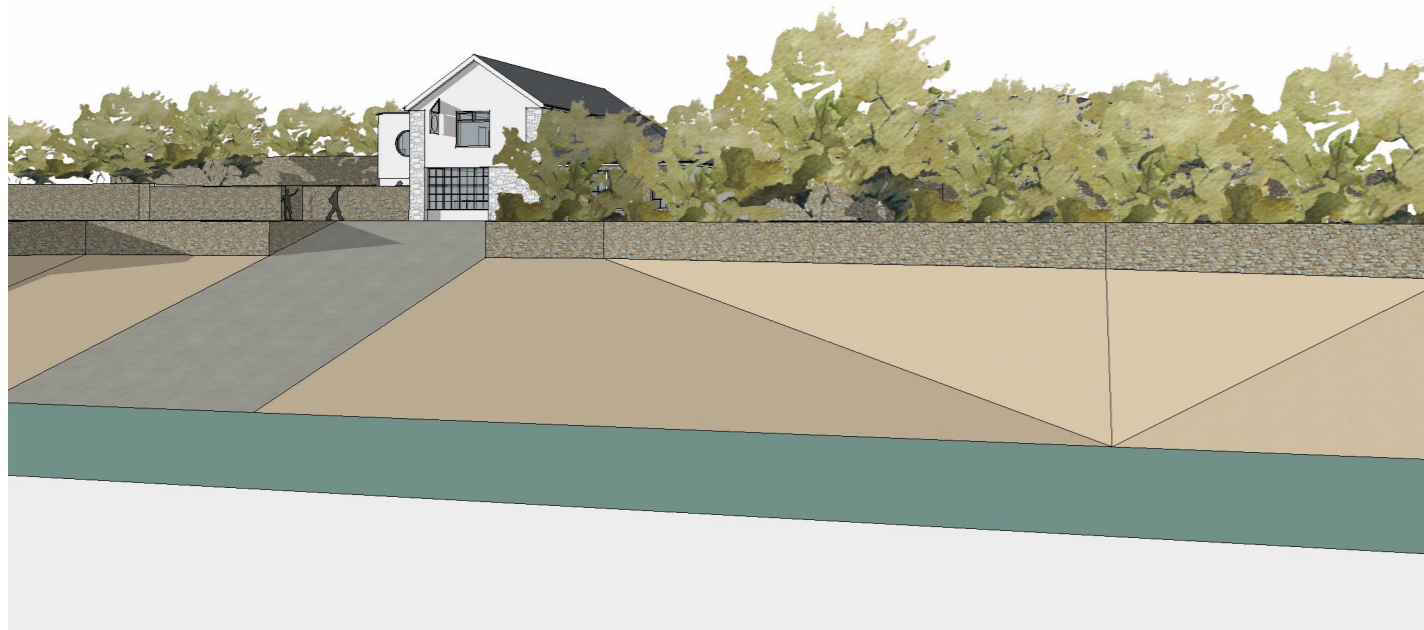

PROPOSED VIEW FROM THE GARDEN TERRACE

PROPOSED VIEW FROM THE HARBOUR

PROPOSED VIEW FROM THE SLIPWAY

HUGO
DAVIES
ARCHITECT

PROJECT:
THE TURK'S HEAD, ST AGNUS, ISLES
OF SCILLY, TR22 0PL
DRAWING TITLE:
PROPOSED 3D VIEWS