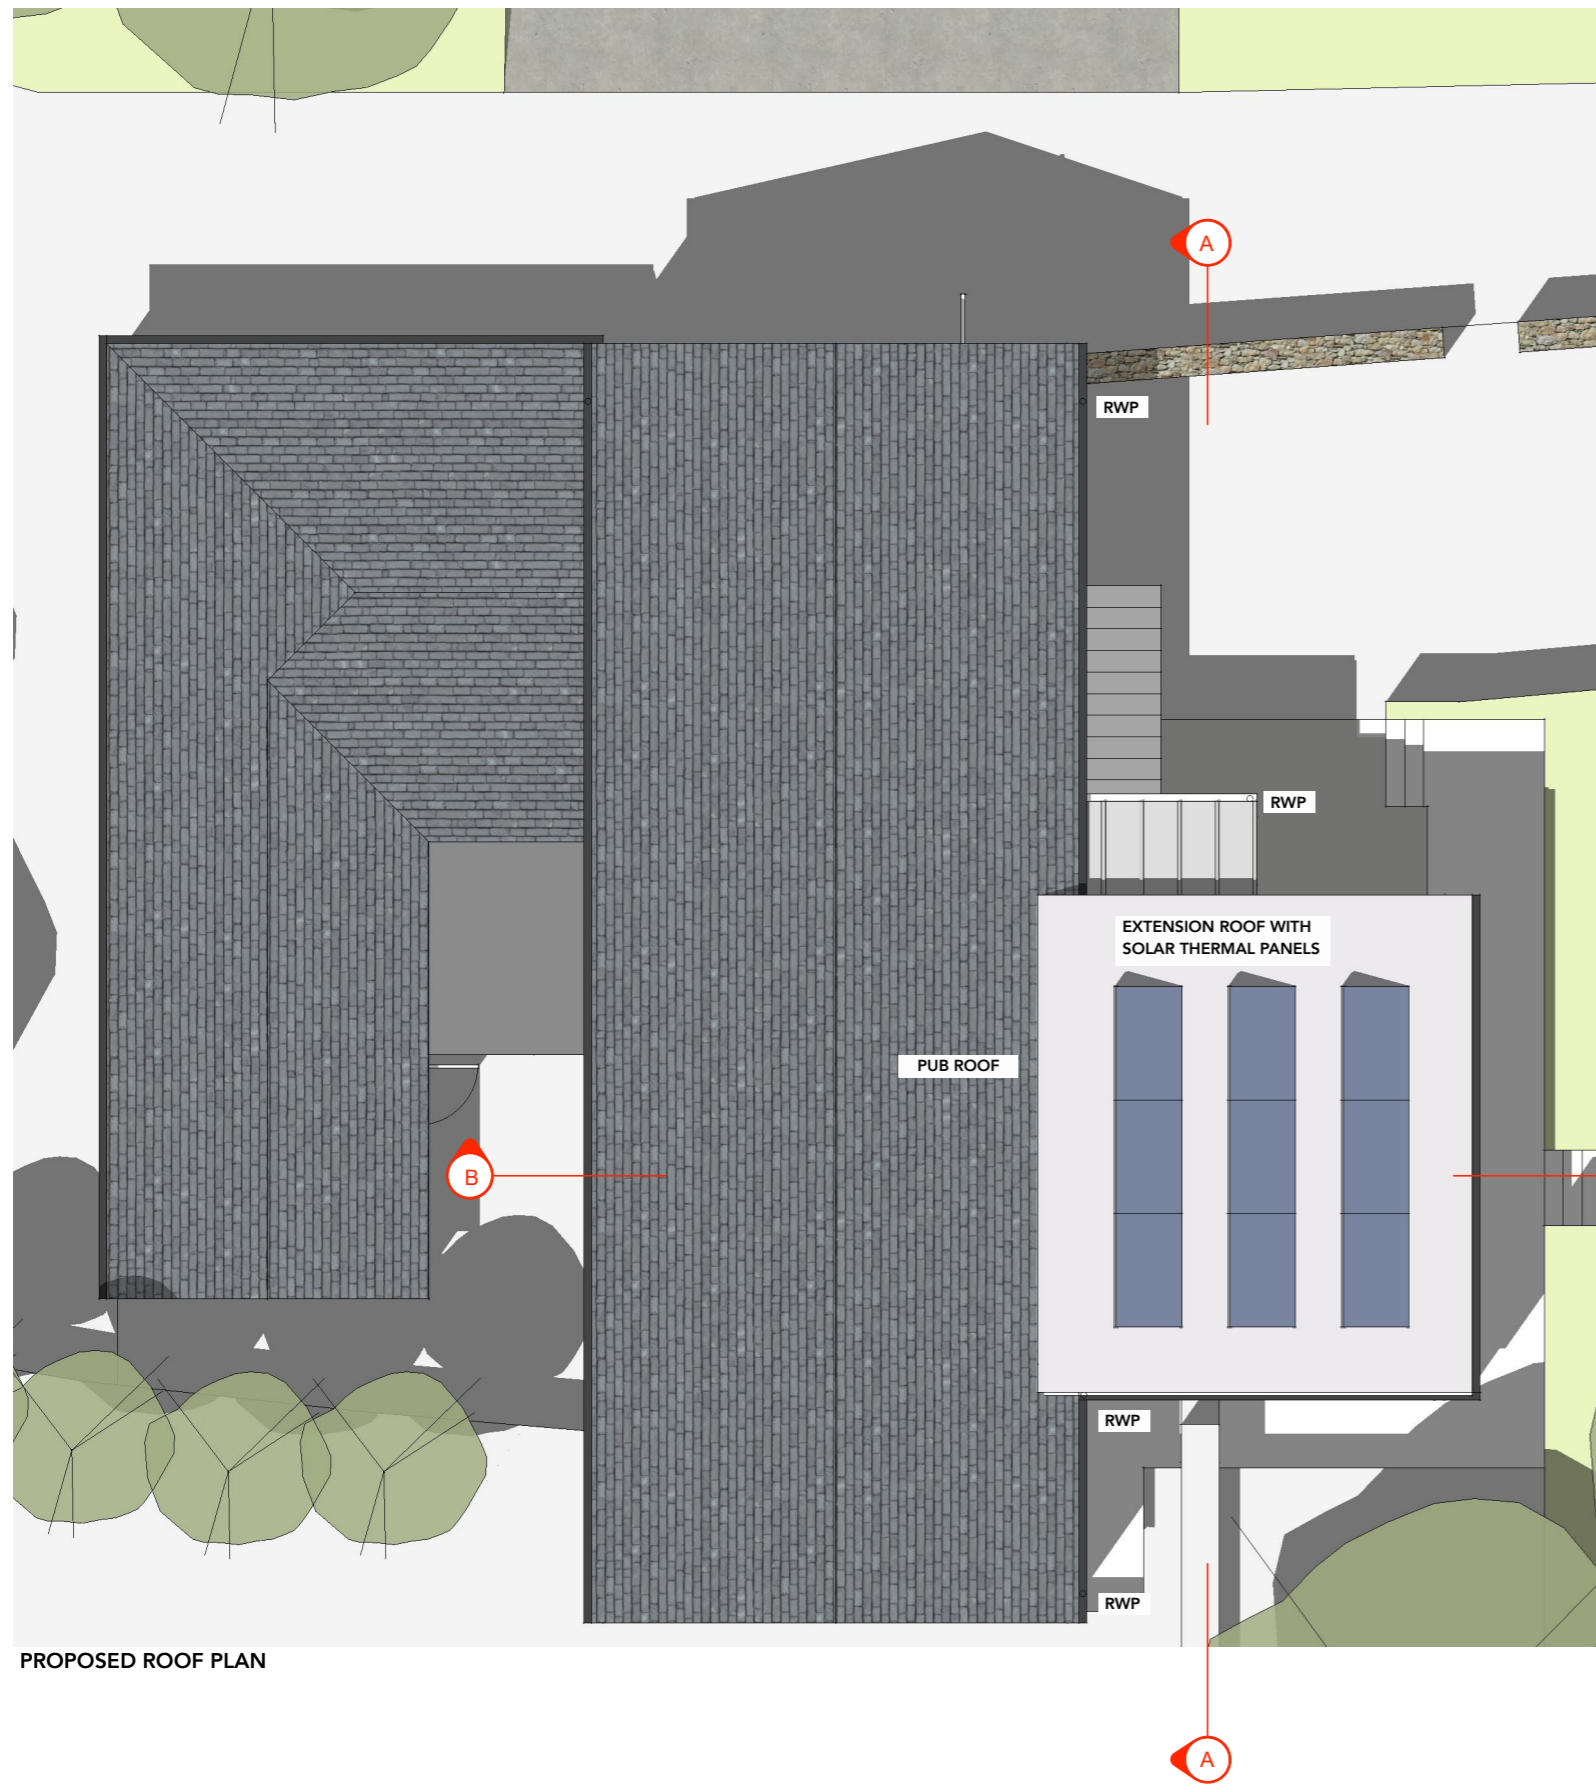

**RECEIVED**  
 By Liv Rickman at 2:46 pm, May 23, 2024

PROPOSED ROOF PLAN

<b>HUGO DAVIES ARCHITECT</b>	<b>PROJECT:</b> THE TURK'S HEAD, ST AGNUS, ISLES OF SCILLY, TR22 0PL	<b>DRAWING SCALE:</b> 1:100 @ A3	<b>PROJECT STAGE:</b> PLANNING	<b>REVISION:</b> /	<b>REVISION NOTES:</b> /	<b>NOTES:</b> <ul style="list-style-type: none"> <li>All drawings are copyright of architect.</li> <li>Do not scale drawings (except planning).</li> <li>All dimensions to be checked on site prior to any fabrication / construction. Report discrepancies immediately.</li> <li>This drawing is not for construction.</li> </ul>
	<b>DRAWING TITLE:</b> PROPOSED ROOF PLAN	<b>DATE:</b> January 2023	<b>CONTACT:</b> w: www.hugodaviesarchitect.co.uk e: hugo@hugodaviesarchitect.co.uk t: 01803 813977 / 07850423146			
		<b>DRAWING NUMBER:</b> 3.P.04				