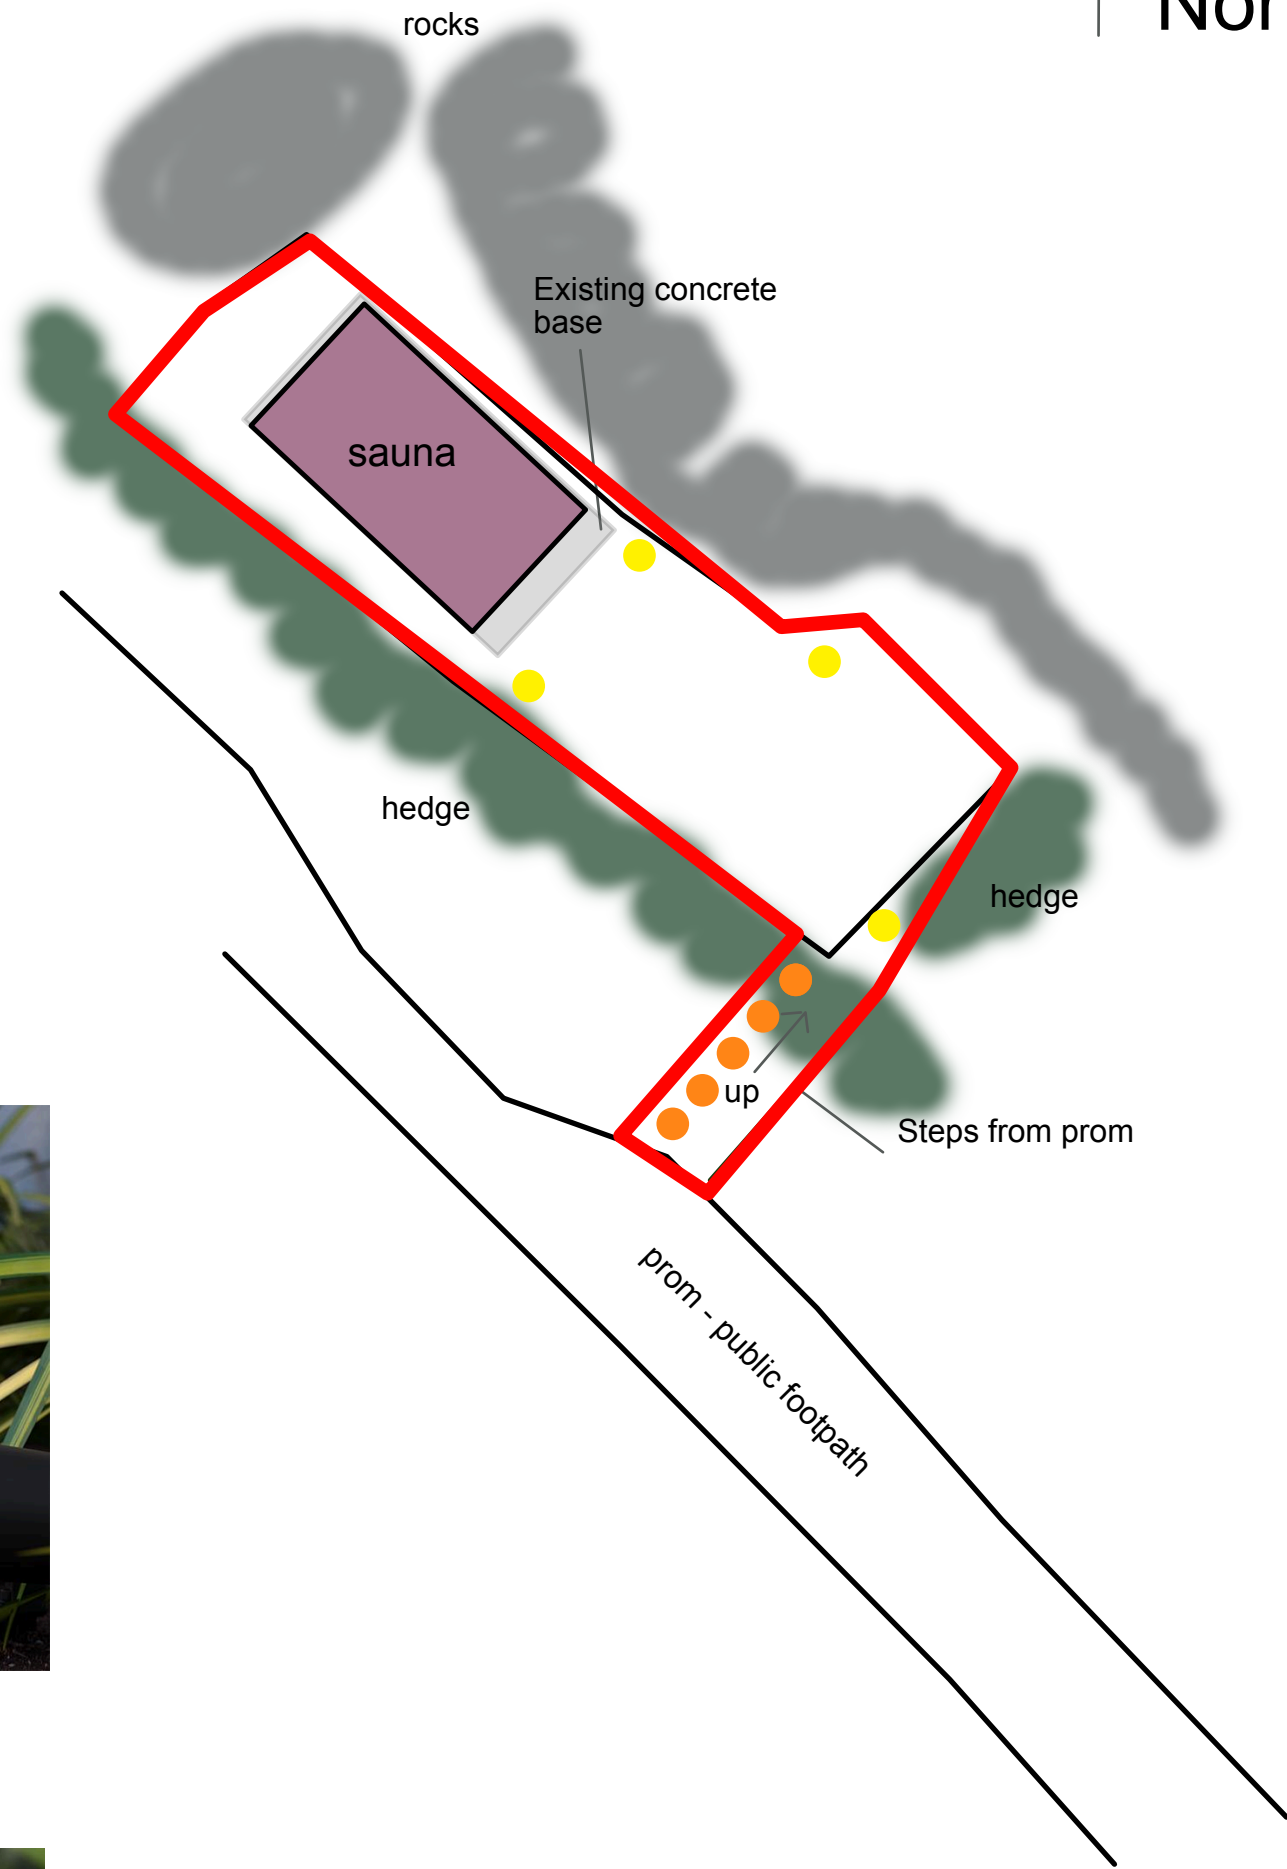

Proposed sauna block plan with lighting

↑ North

Lighting to be low-impact solar powered LEDs

● spotlights - design A

● decking lights - design B

Scale 1:100