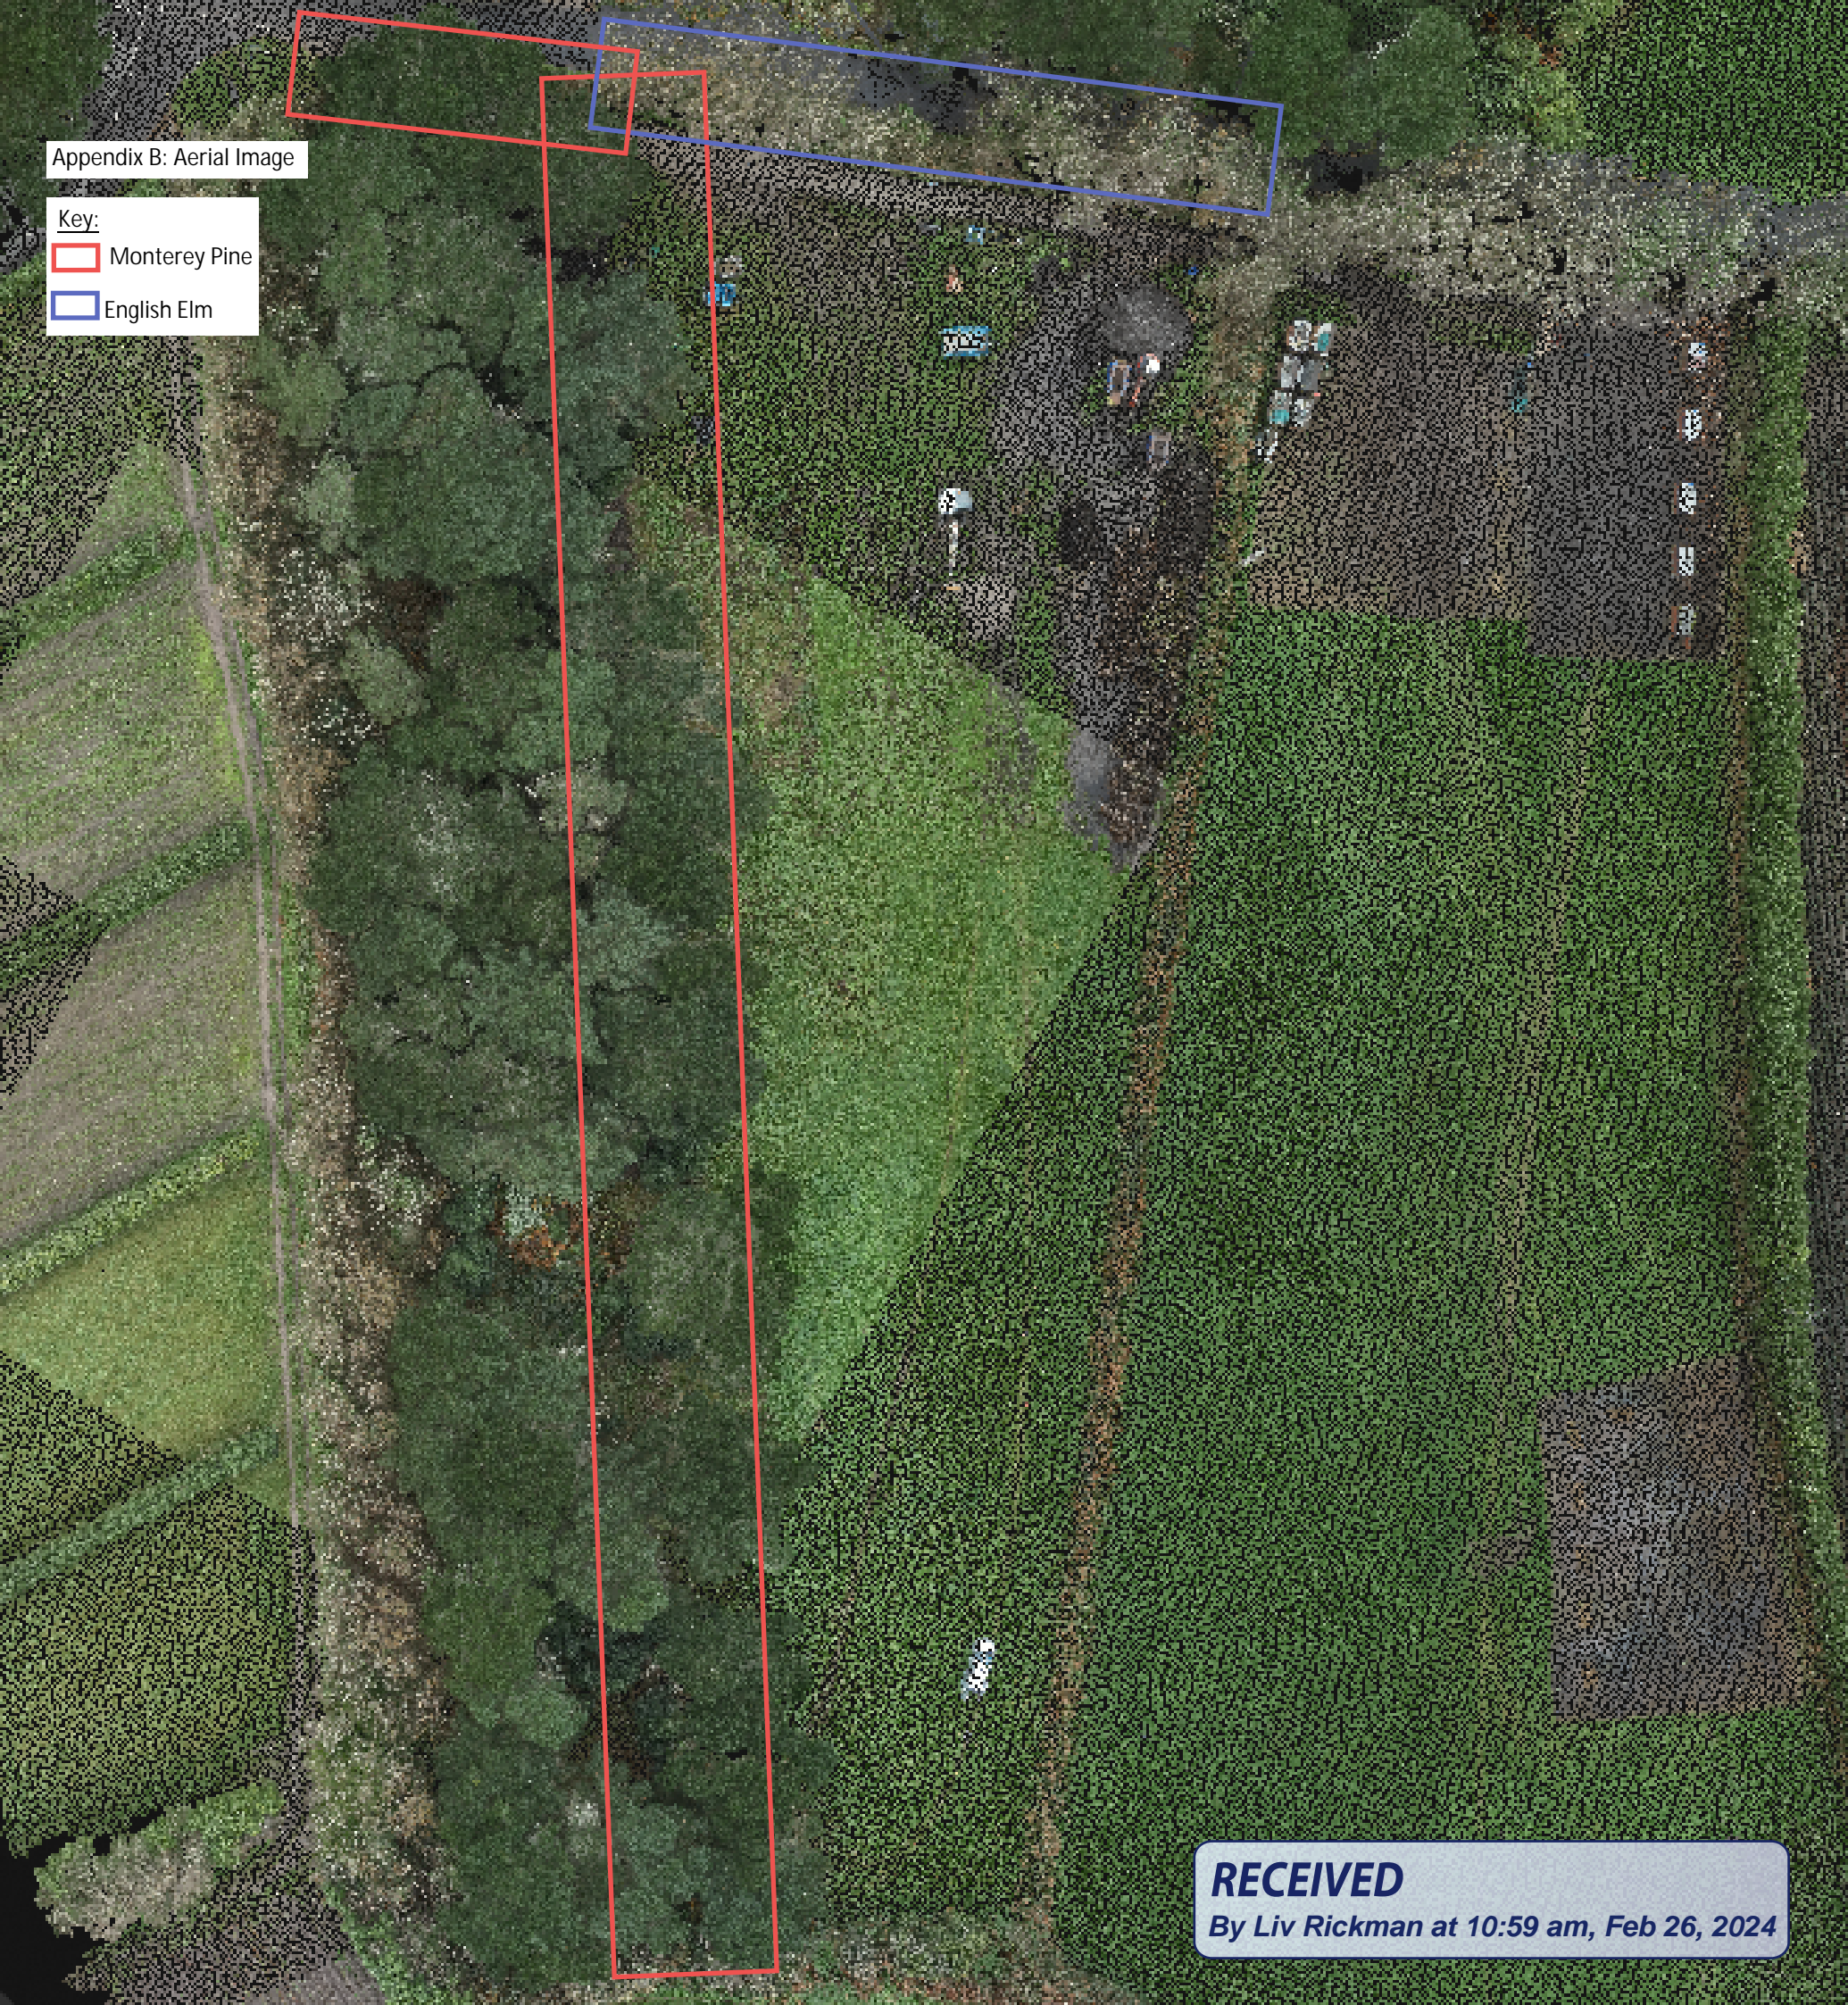

Appendix B: Aerial Image

Key:

- Monterey Pine
- English Elm

RECEIVED
By Liv Rickman at 10:59 am, Feb 26, 2024