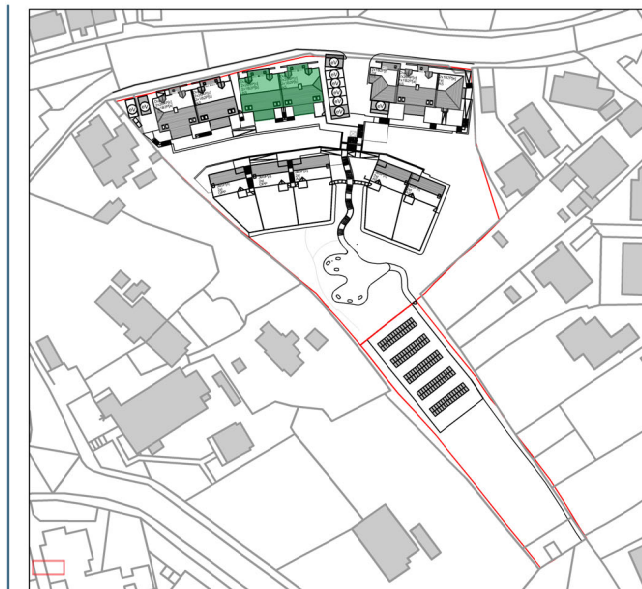

**RECEIVED**  
By Liv Rickman at 4:56 pm, May 03, 2024

Telegraph Road (North) Elevation  
Terrace

Plot Orientation Plan

Type B  
As: 6,4,2  
Opp: 7,5,3

External Material Legend

1	Large format natural stone
2	Natural stone
3	Through coloured smooth render
4	Grey horizontal cladding
5	Grey Aluminium triple glazed windows
6	Black half round UPVC gutters and downpipes
7	Grey UPVC Fascias
8	Grey half round ridge and hip tile
9	Grey slate
10	Solar PV Panels
11	Grey Velux rooflights

Perspective  
Indicative only, elevations take precedence

Project: Carn Thomas, St Mary's, Isles of Scilly  
 Title: Type A,B,C - Telegraph Road (North) Elevation  
 Client: Livewest  
 Date: March 2024  
 Drawn by: STA  
 Checked by: PM  
 Scale: 1:100 @ A3  
 Drawing No.: 21024 HT A,B,C-09