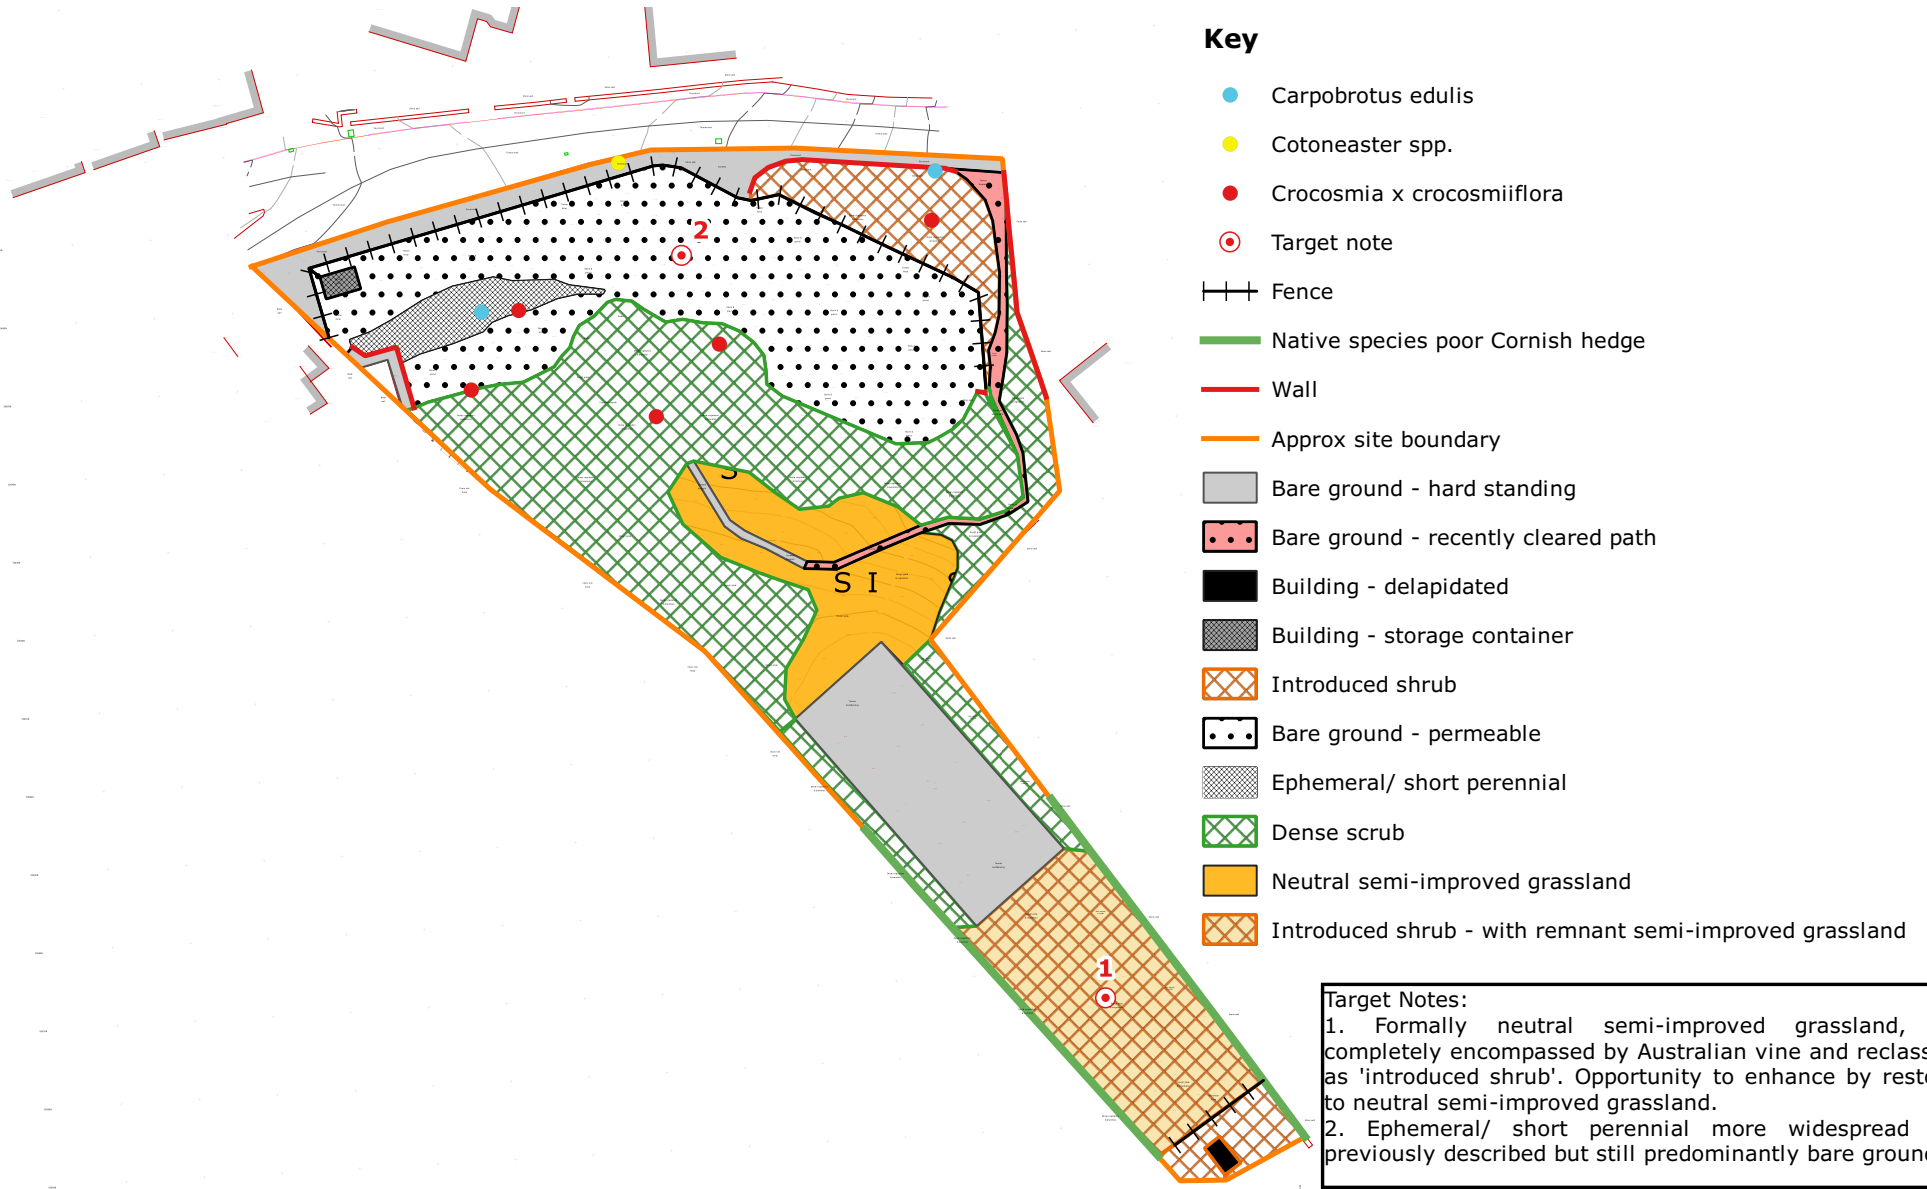

Map 1: Carn Thomas, St Mary's, Isles of Scilly, UK - Phase 1 Habitat Distribution and Ecological Constraints & Opportunities Plan (ECOP)

RECEIVED
By Liv Rickman at 2:50 pm, Apr 03, 2024

Base map provided by client; digitised by KJJ 2022_09_12 using QField & QGIS.