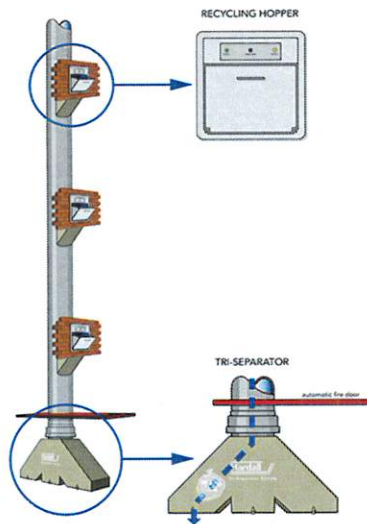

## TRI-SEPARATOR

Our triple selection system otherwise known as a Tri-Separator allows the user to choose between three user friendly disposal options.

A good example of this would be Mixed Recyclables, General Waste and Food Waste. Though these options are used frequently in the UK, the client can decide how they would like to label the options.

The Tri-Separator reduces the amount of refuse going to landfill by 66% and promotes an environmentally aware community by encouraging all users to act courteously when disposing of their waste.